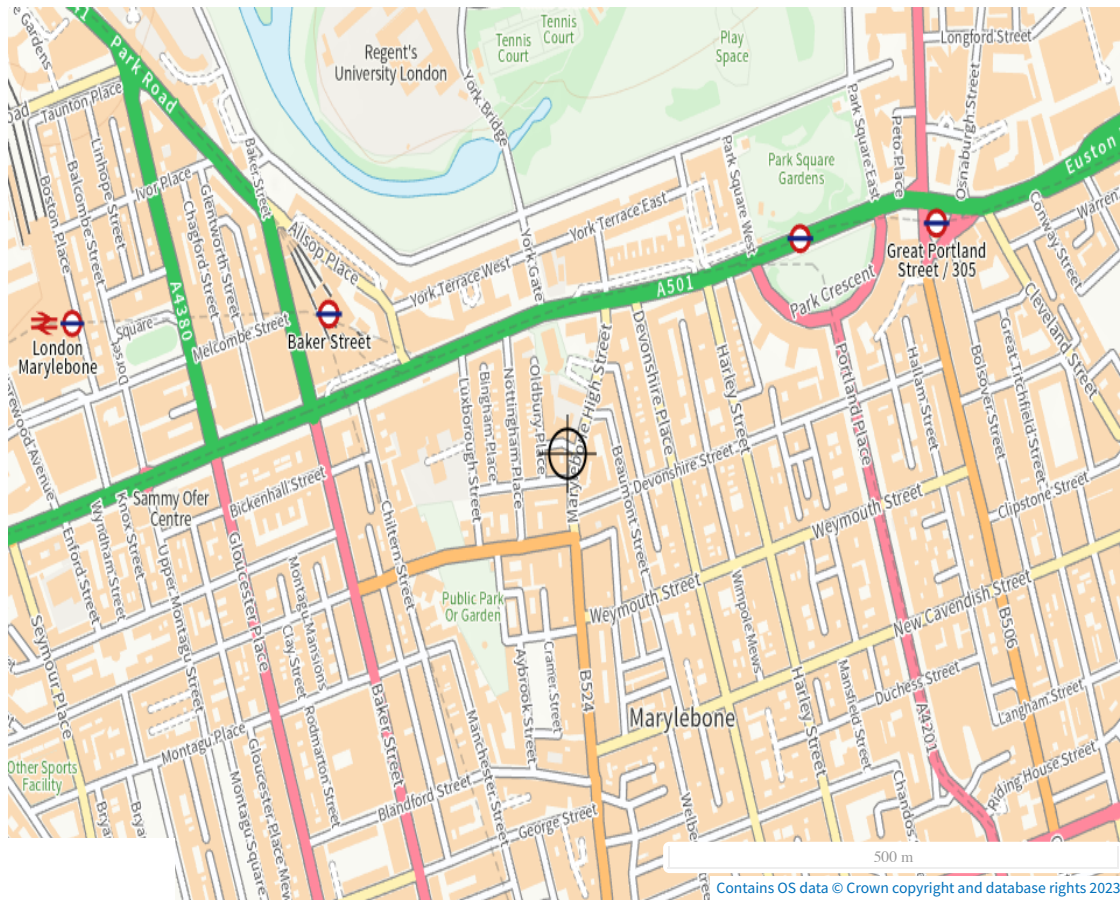

< [Back](#)

Learn more about this area's flood risk

Select the type of flood risk information you're interested in. The map will then update.

Flood risk

Extent of flooding

Location

W1U 5JJ

Extent of flooding from rivers or the sea

- [High](#)
- [Medium](#)
- [Low](#)
- [Very low](#)
- Location you selected

[View the flood risk information for the location you originally searched for \(/risk\)](#)

[View the flood risk information for another location \(/postcode\)](#)