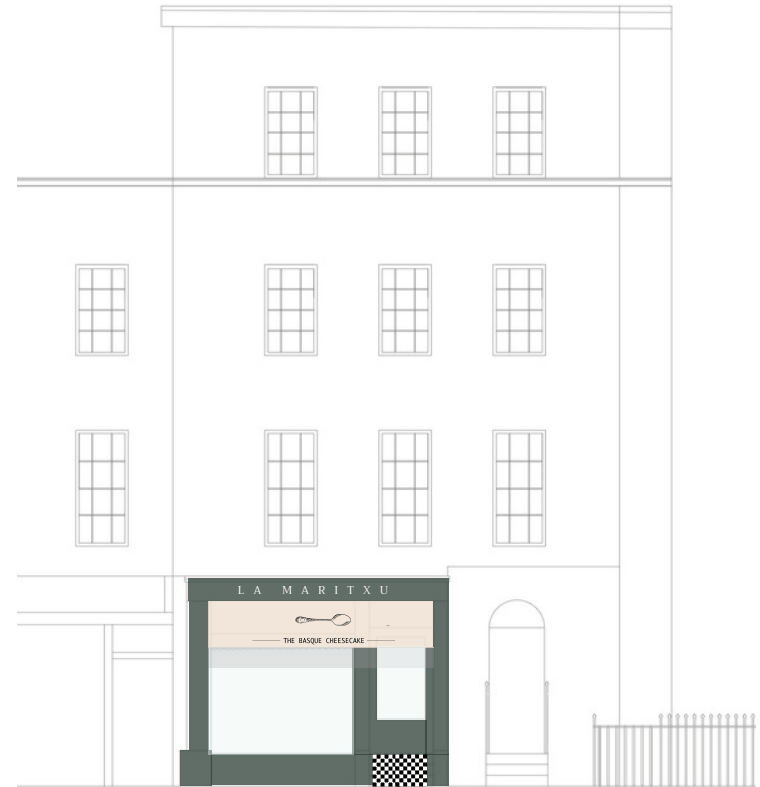

Current 1 Porchester Place Elevation

Current 12 Connaught Street Elevation

LA MARITXU 12 CONNAUGHT STREET	
AUTHOR: LUCIA LARRAGOITI FISHER (ARB ARCHITECT)	
12CS-LL-V0-DR-A-00100	EXISTING ELEVATIONS
SCALE 1:100	
0m 1m 2m 3m 	

Proposed 1 Porchester Place Elevation

Proposed 12 Connaught Street Elevation

Proposed Changes:

Shopfront/ Fascia colour: Paint Forest - Pantone 446C

Awning colour: light colour beige

Signage: LA MARITXU

LA MARITXU 12 CONNAUGHT STREET	
AUTHOR: LUCIA LARRAGOITI FISHER (ARB ARCHITECT)	
12CS-LL-V0-DR-A-00101	PROPOSED ELEVATIONS
SCALE 1:100	
<p>0m 1m 2m 3m</p>	