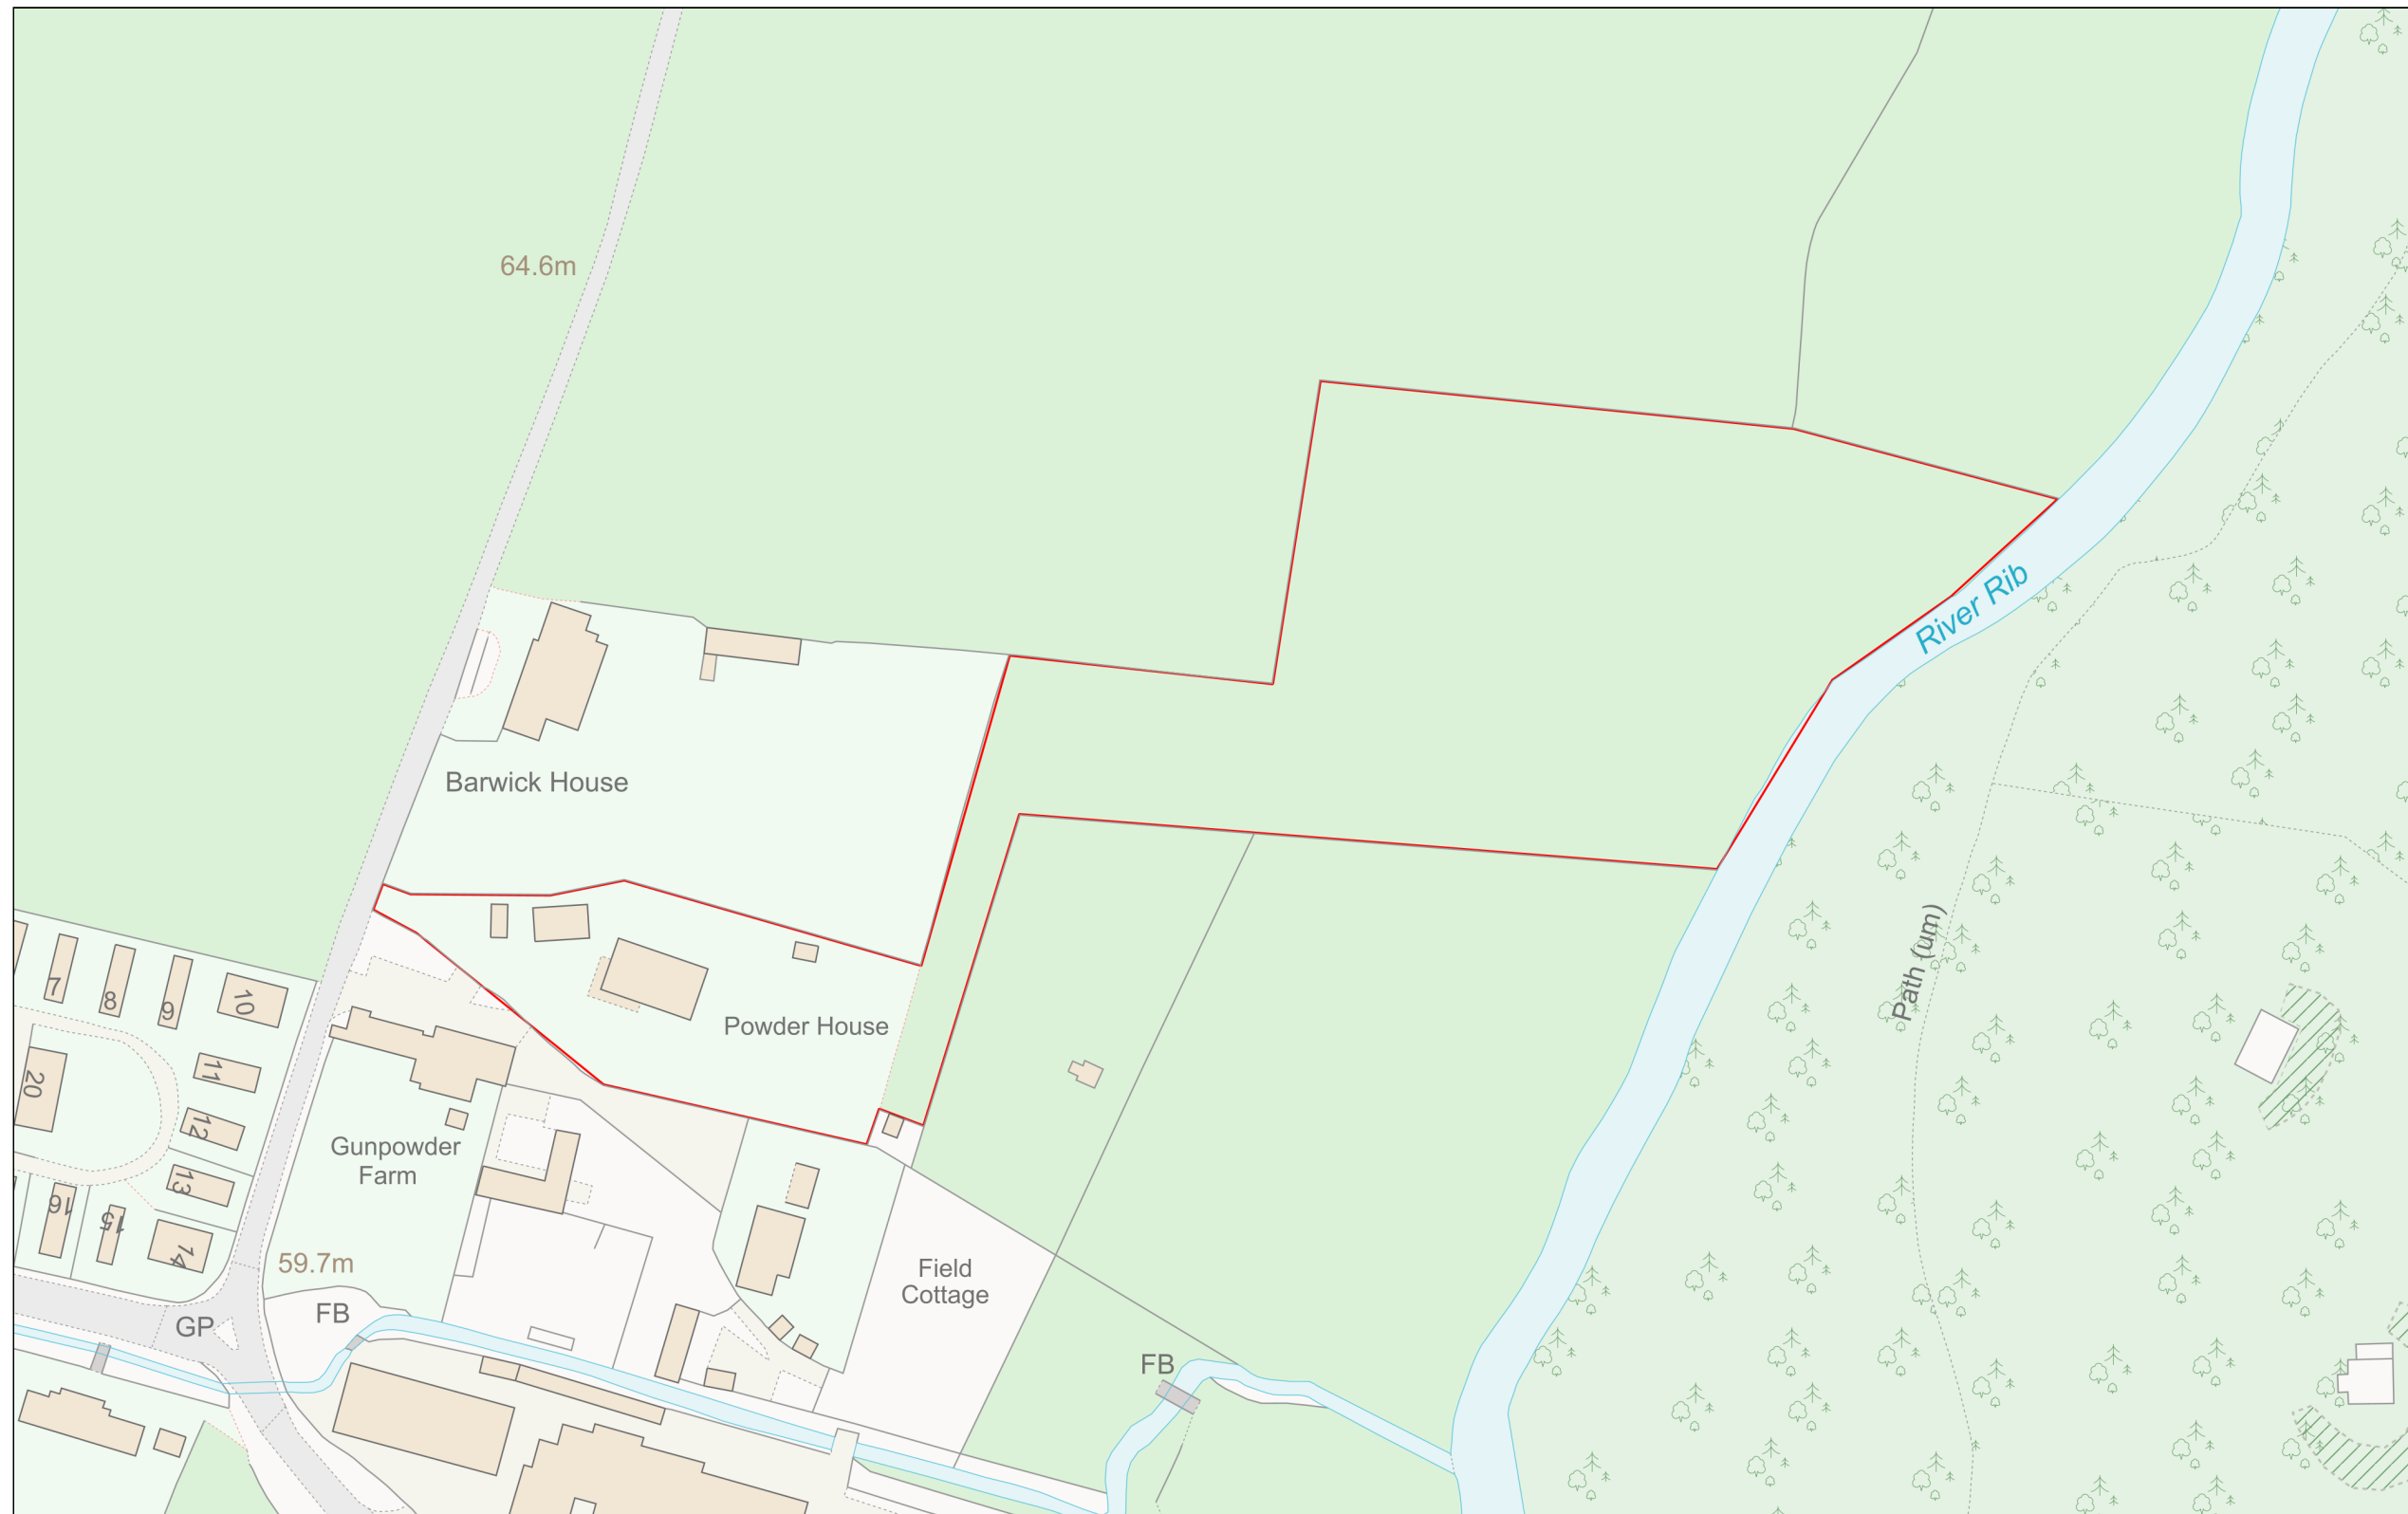

Location Plan

Site Address: The Powder House, Road Between Gore Lane And Kettle Green Lane, Barwick, High Cross, SG11 1DA

Date Produced: 01-Nov-2023

Scale: 1:1250 @A3

Planning Portal Reference: PP-12573941v1