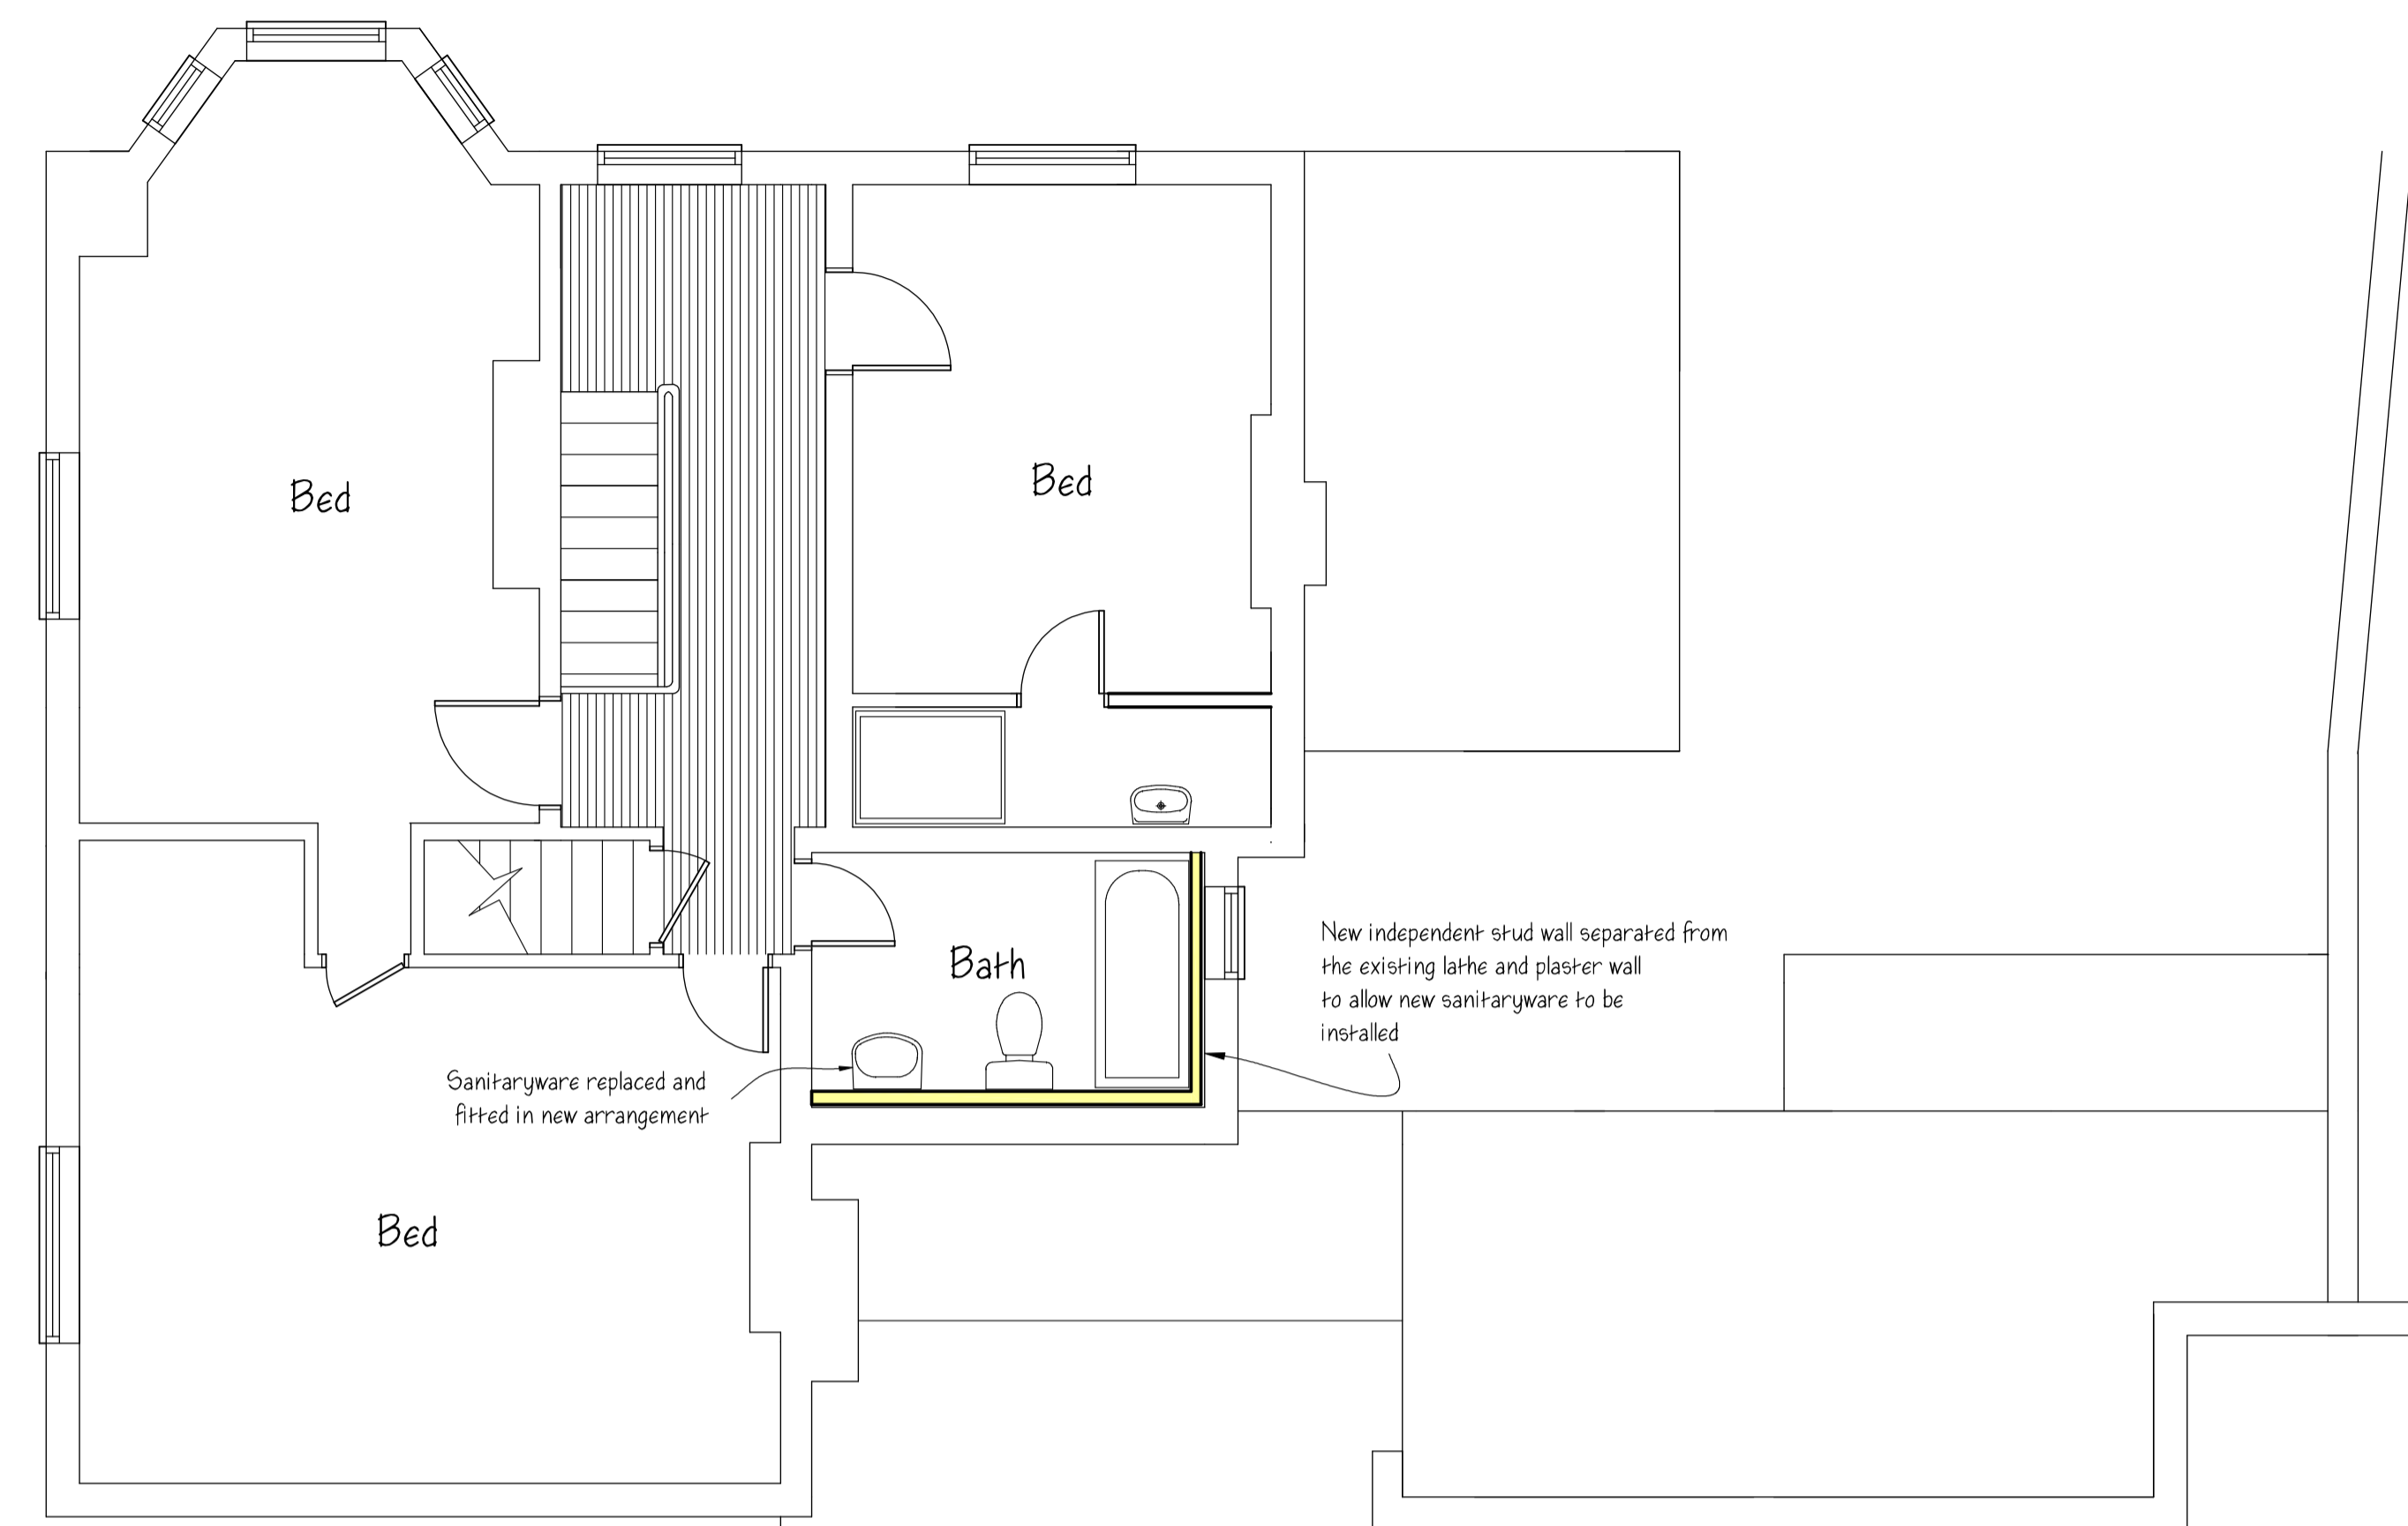

Ground Floor Plan

First Floor Plan

**MONARCH**  
Design and Build Ltd

9 Bury Lane  
Bramfield  
Hertfordshire  
SG14 2QL  
Tel: 01992 500008  
Mobile: 07812 243399  
Email: nethankins@hotmail.com

Project  
Proposed alterations  
30 Windhill  
Bishops Stortford  
CM23 2NG

Drawing Title  
Proposed Floor Plans

Scale 1/50 @ A1	Date June 2022	Drawn by NH
--------------------	-------------------	----------------

Drawing No. NH/167102	Rev.
--------------------------	------