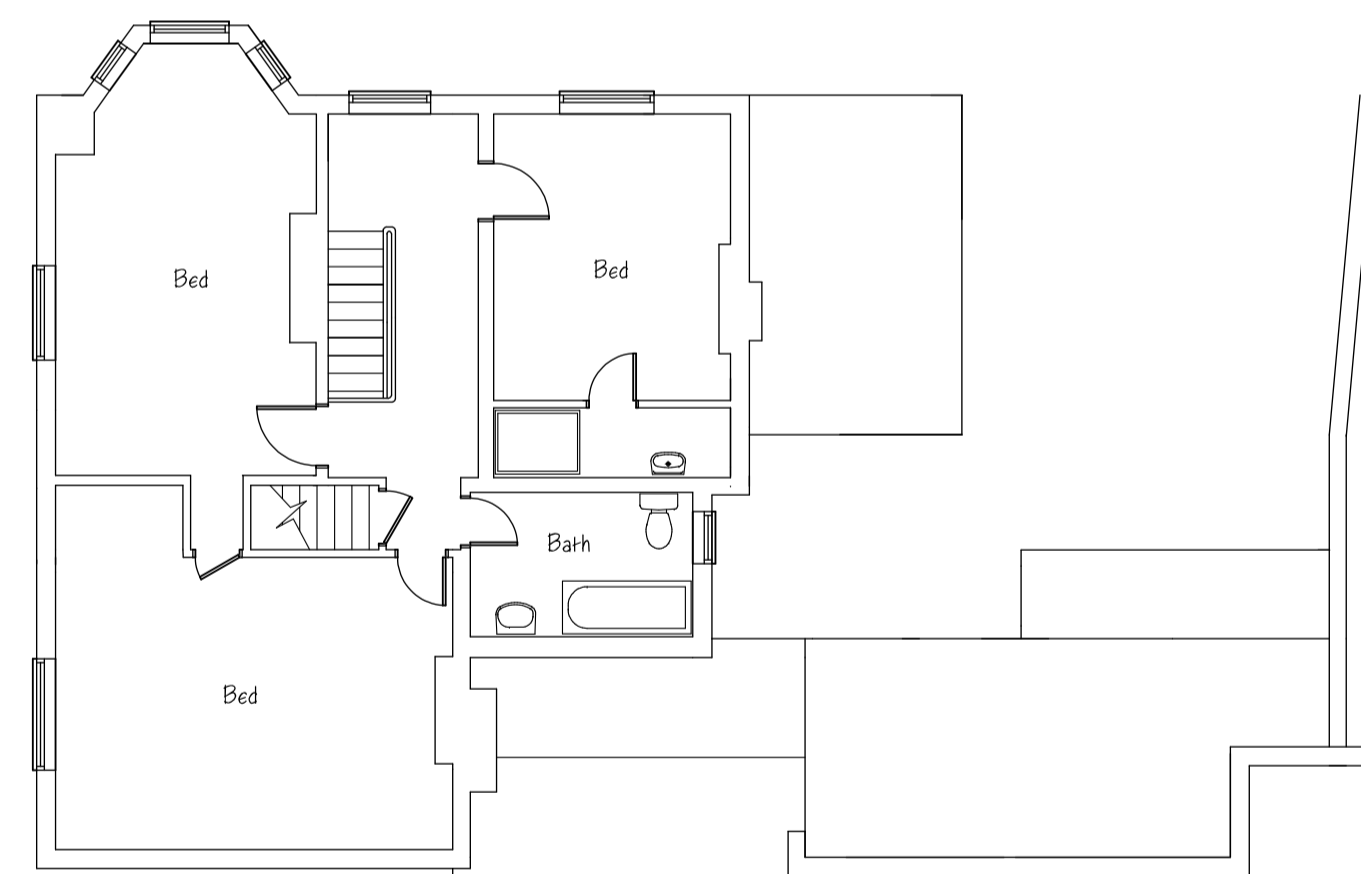

Front Elevation

Side Elevation

Rear Elevation

Side Elevation

Ground Floor Plan

First Floor Plan

Second Floor Plan

**MONARCH**  
Design and Build Ltd

Existing Plans and Elevations

Scale 1/100 @ A1	Date June 2022	Drawn by NH
---------------------	-------------------	----------------

Drawing No. NH/167/01	Rev.
--------------------------	------