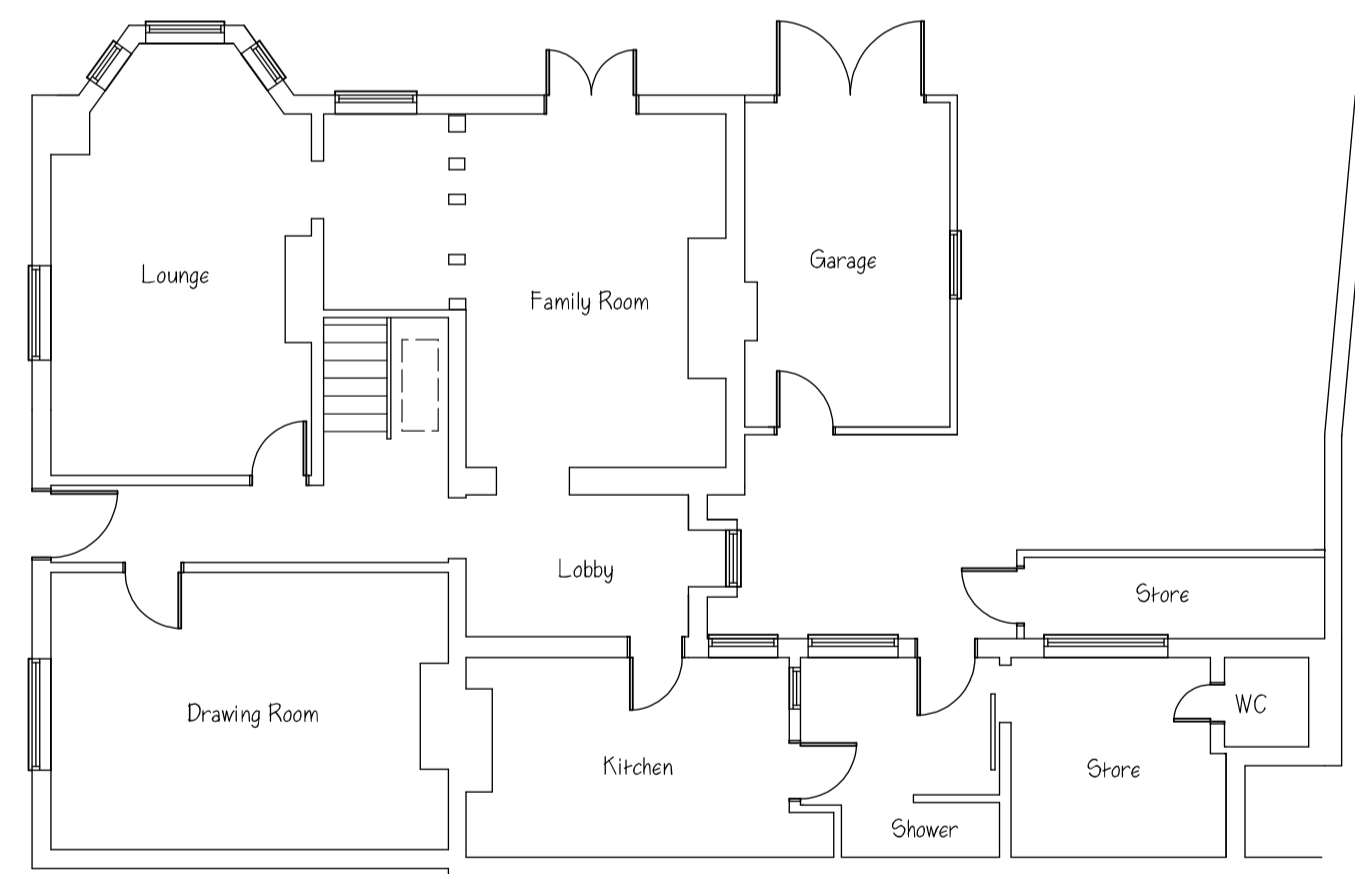

Front Elevation

Side Elevation

Rear Elevation

Side Elevation

Ground Floor Plan

First Floor Plan

Second Floor Plan

**MONARCH**  
Design and Build Ltd

Existing Plans and Elevations

Scale 1/100 @ A1	Date June 2022	Drawn by NH
---------------------	-------------------	----------------

Drawing No. NH/167/01	Rev.
--------------------------	------