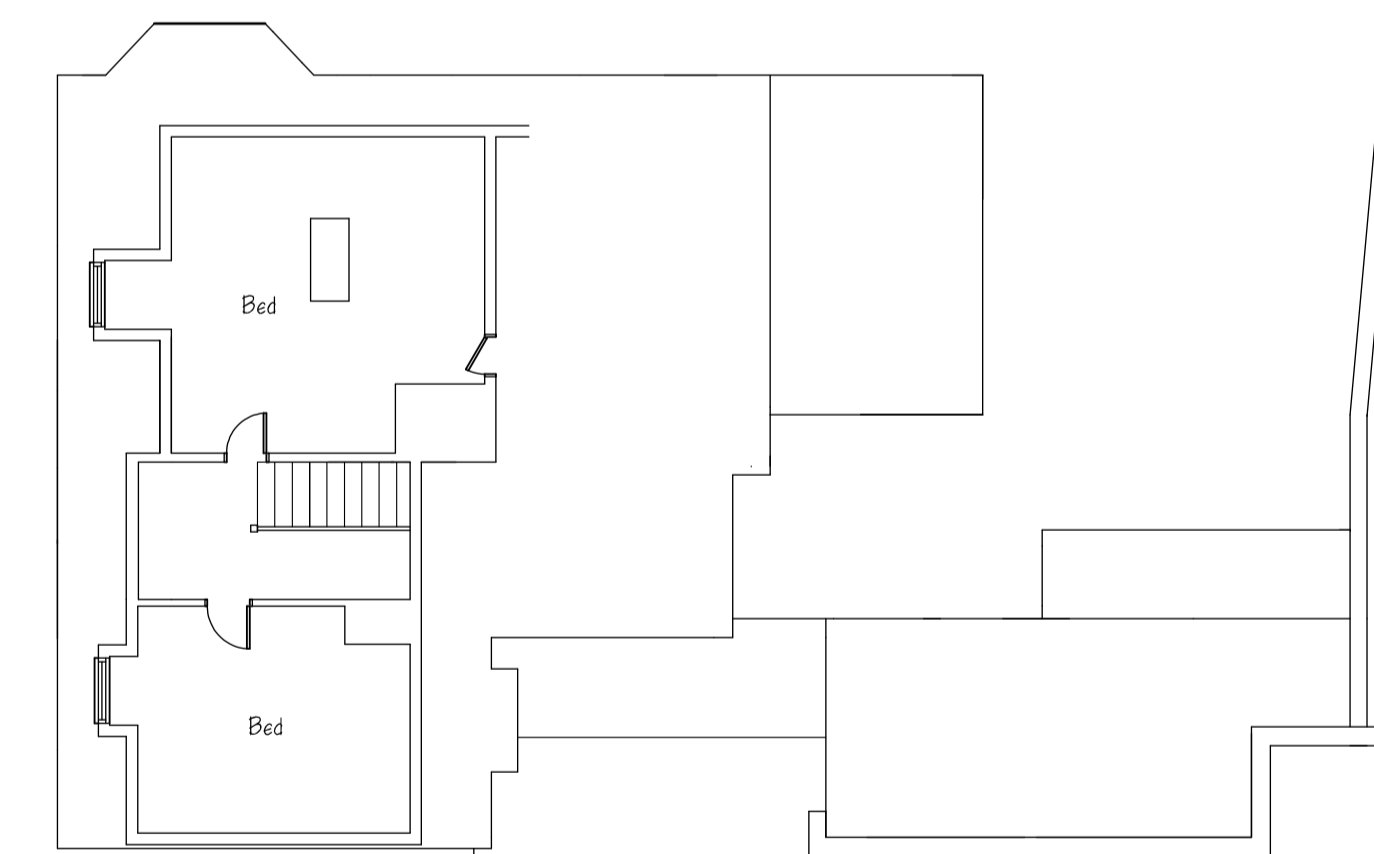

Front Elevation

Side Elevation

Rear Elevation

Side Elevation

Ground Floor Plan

First Floor Plan

Second Floor Plan

**MONARCH**  
Design and Build Ltd

Existing Plans and Elevations

Scale 1/100 @ A1	Date June 2022	Drawn by NH
---------------------	-------------------	----------------

Drawing No. NH/167/01	Rev.
--------------------------	------