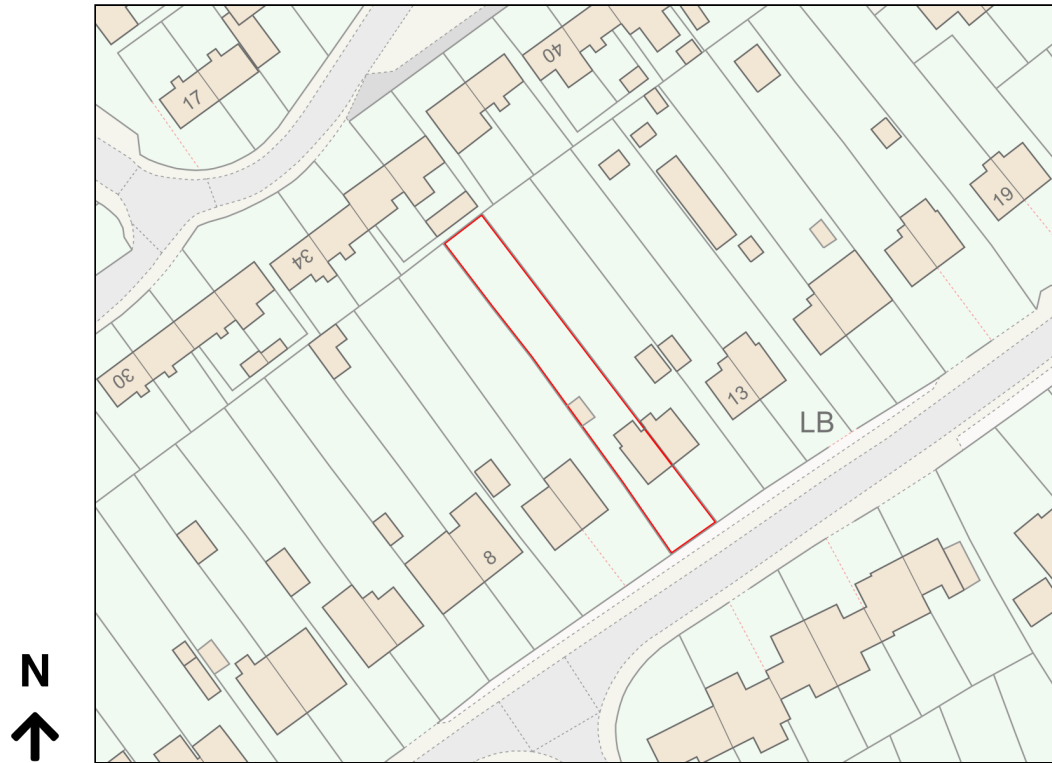

Location Plan

Site Address: 11, Hatherop Road, Fairford, GL7 4JS

Date Produced: 11-Oct-2023

Scale: 1:1250 @A4

Planning Portal Reference: PP-12519480v1