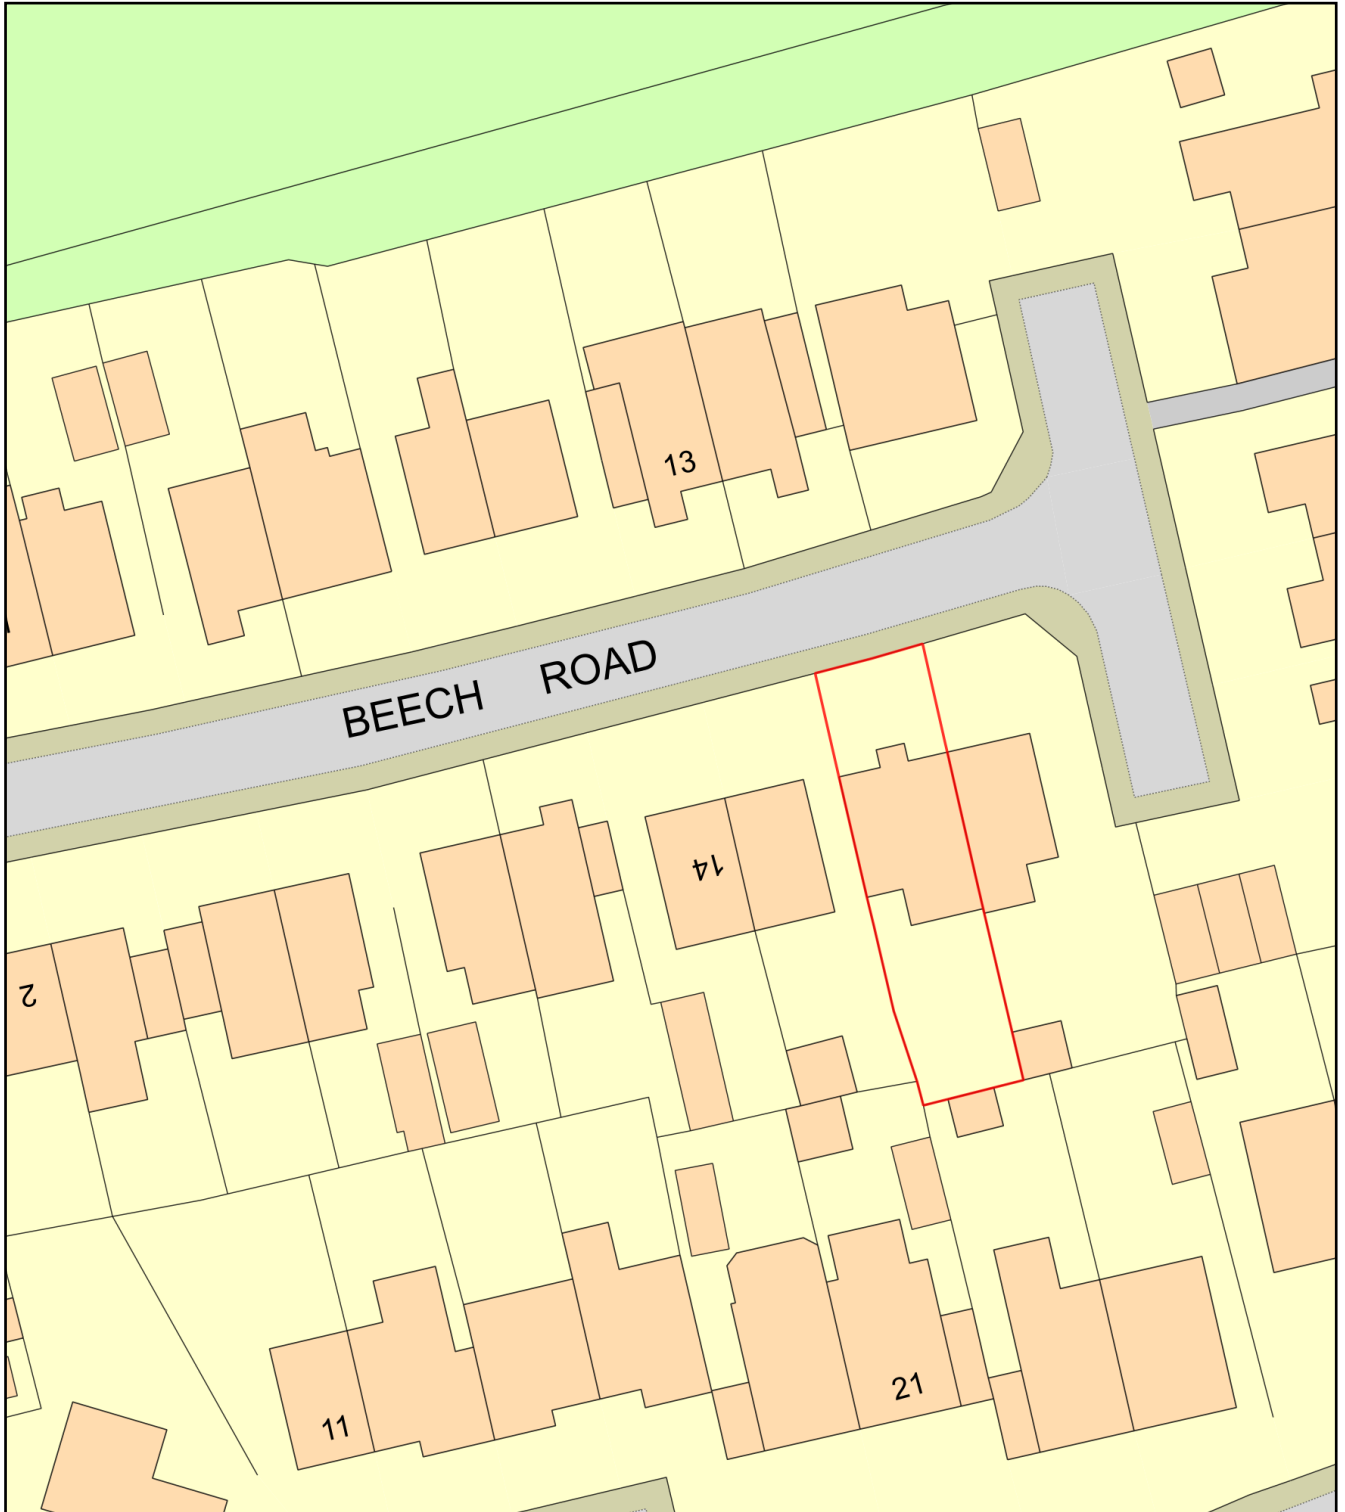

18 Beech Road

Plan Produced for: Mr D Johnson

Date Produced: 03 Nov 2023

Plan Reference Number: TQRQM23307153228119

Scale: 1:500 @ A4