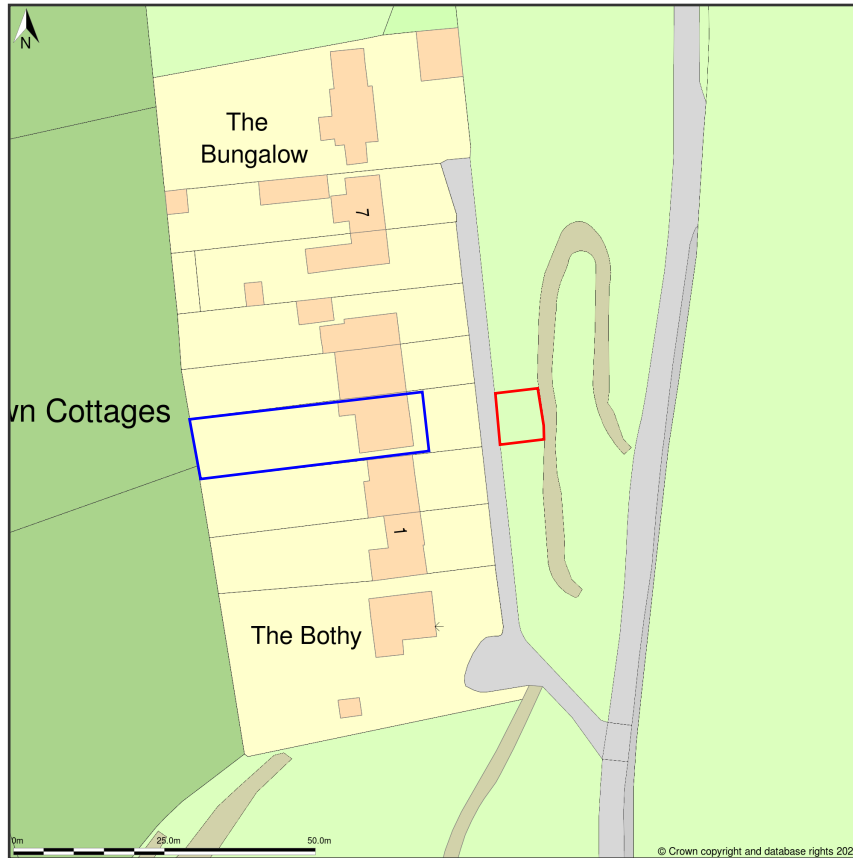

3, Furzedown Cottages, Furzedown Road, Kings Somborne, Hampshire, SO20 6QJ

Location Plan shows area bounded by: 436635.43, 129251.11 436776.85, 129392.53 (at a scale of 1:1250), OSGridRef: SU36702932. The representation of a road, track or path is no evidence of a right of way. The representation of features as lines is no evidence of a property boundary.

Produced on 17th Oct 2023 from the Ordnance Survey National Geographic Database and incorporating surveyed revision available at this date. Reproduction in whole or part is prohibited without the prior permission of Ordnance Survey. © Crown copyright 2023. Supplied by www.buyaplan.co.uk a licensed Ordnance Survey partner (100053143). Unique plan reference: #00854643-35E863.