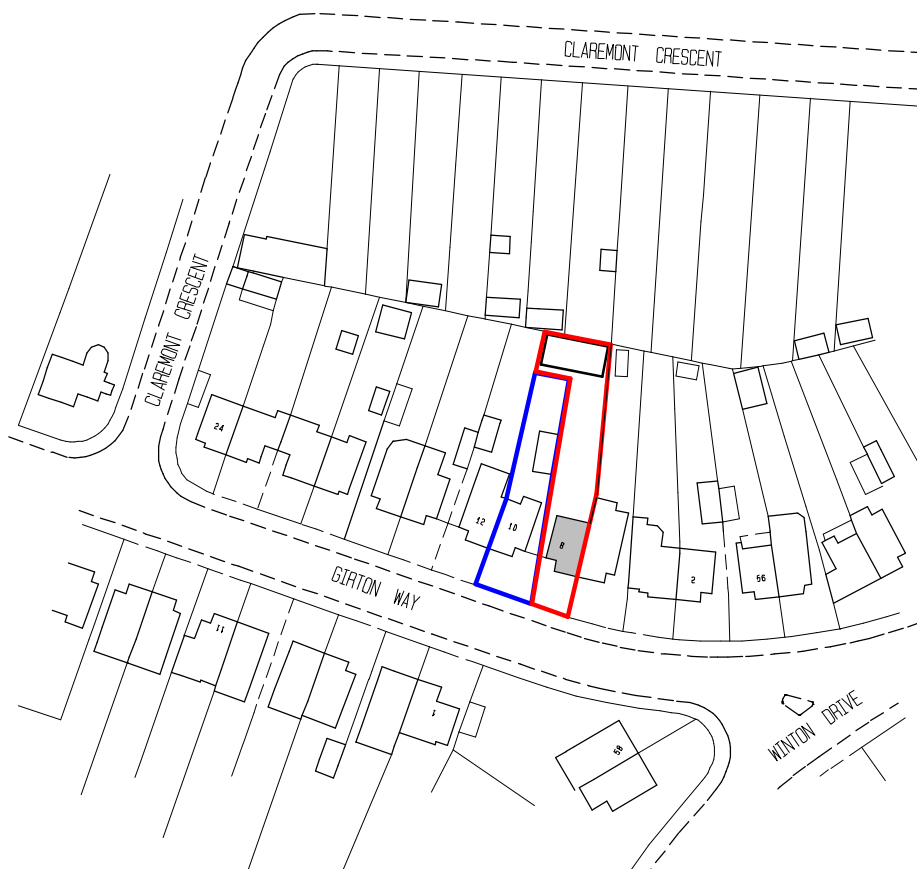

Scale 1/1250

Size A4

Rev A

8 Girton Way, Croxtley Green, WD3 3QN.

1/1250 Bar Scale

Location Plan

Crown Copyright,
All rights reserved,
Licence No ES100004406