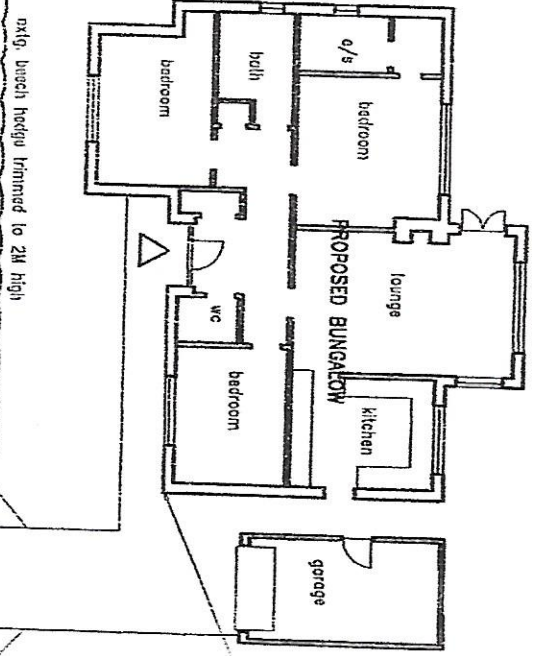

Scale 1:200

existing conifer screen

existing 2M high hedge
36000

private garden area

extg. 1.8M fence with new
hedge planting

new 1.8M fence and
hedge planting

exis. birch hedge trimmed to 2M high

27M

27.2M

11.5M

28

PINE CLOSE