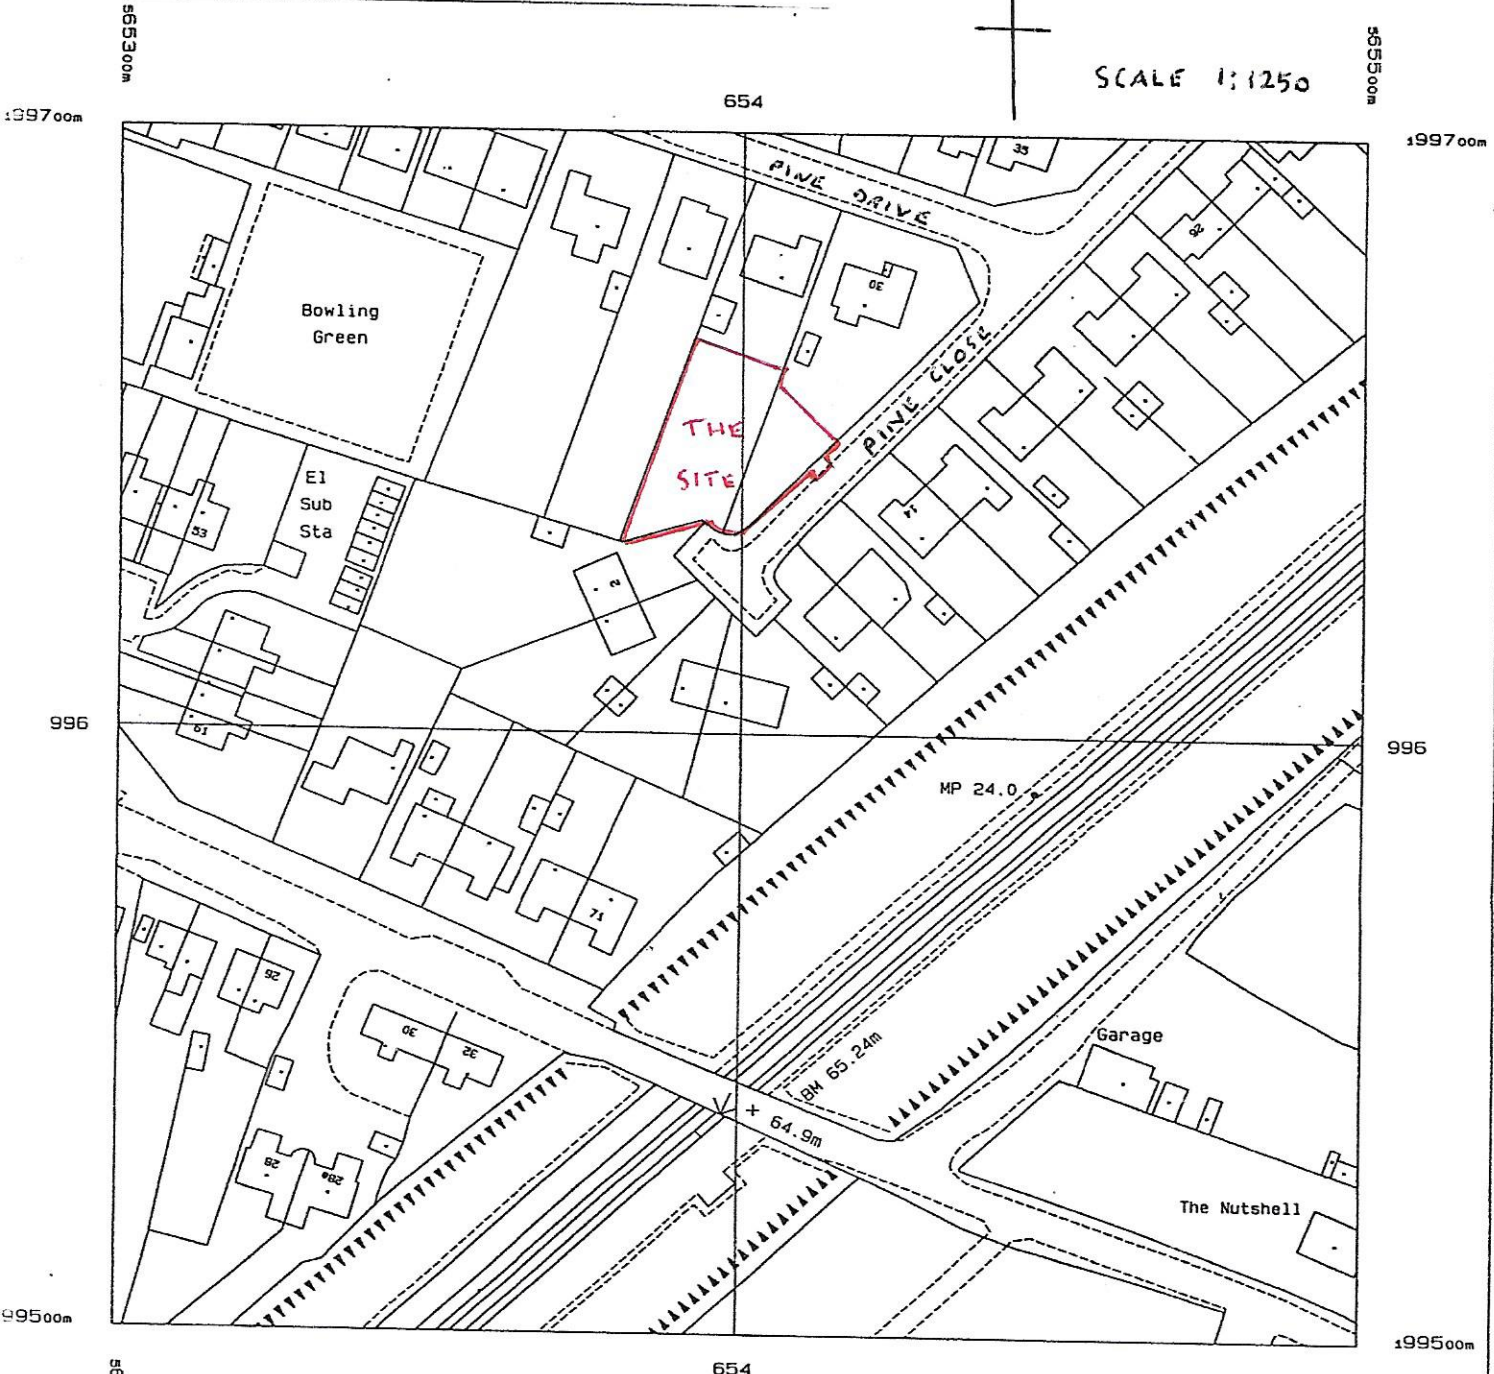

SCALE 1:1250

SITE LOCATION PLAN: 2/0 28-30 PINE DRIVE, INGATESTONE, CM4 9EF.