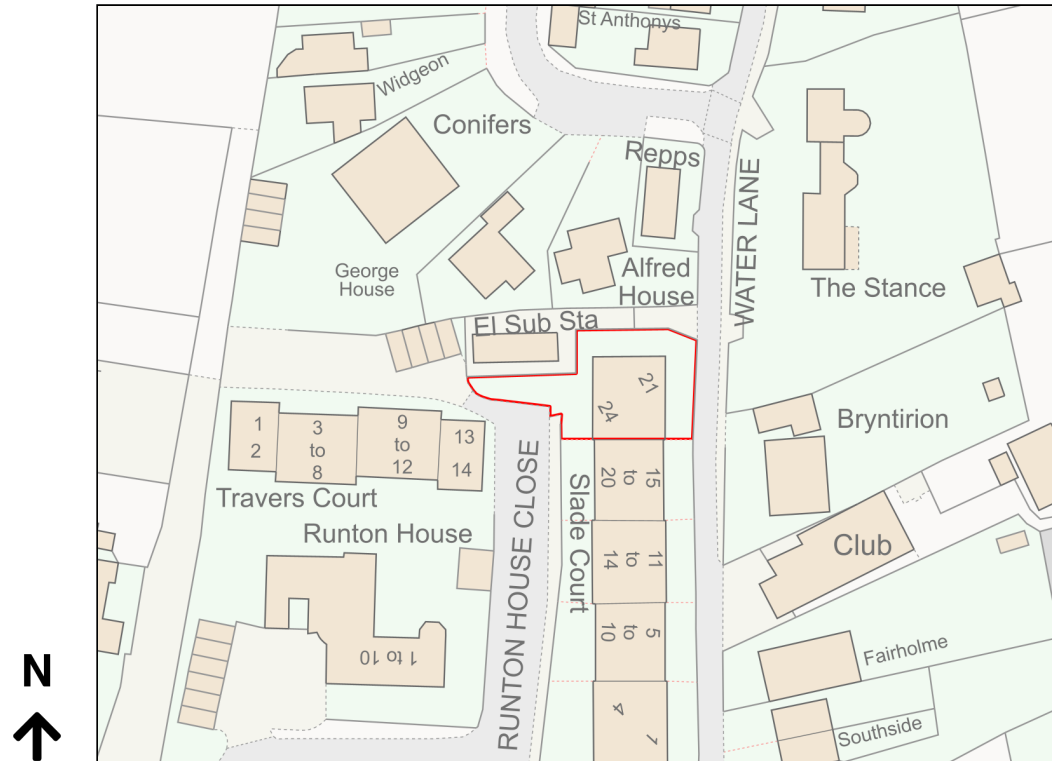

Location Plan

Site Address: Flat 24, Slade Court, Runton House Close, West Runton, NR27 9RA

Date Produced: 12-Oct-2023

Scale: 1:1250 @A4

Planning Portal Reference: PP-12527239v1