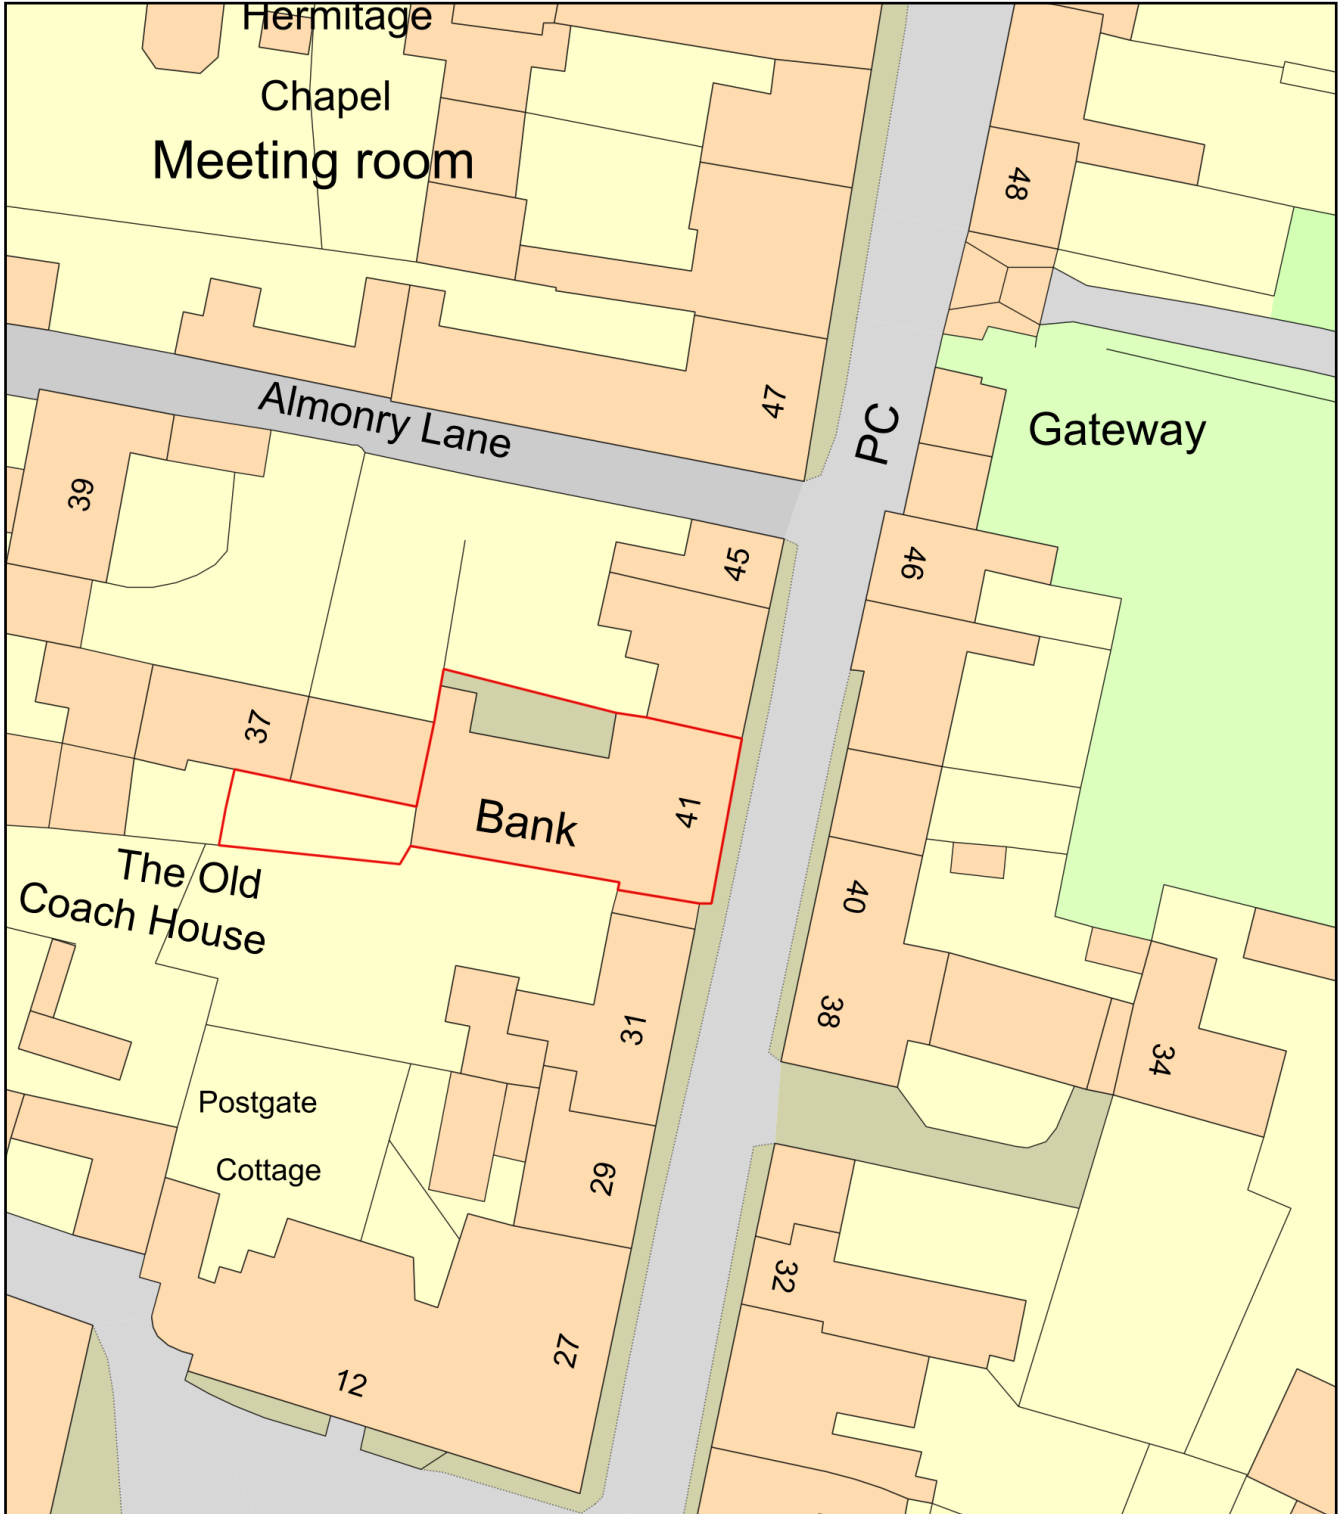

# The Old Bakehouse

Plan Produced for: Justin Harmer

Date Produced: 17 Oct 2023

Plan Reference Number: TQRQM23290150555836

Scale: 1:500 @ A4