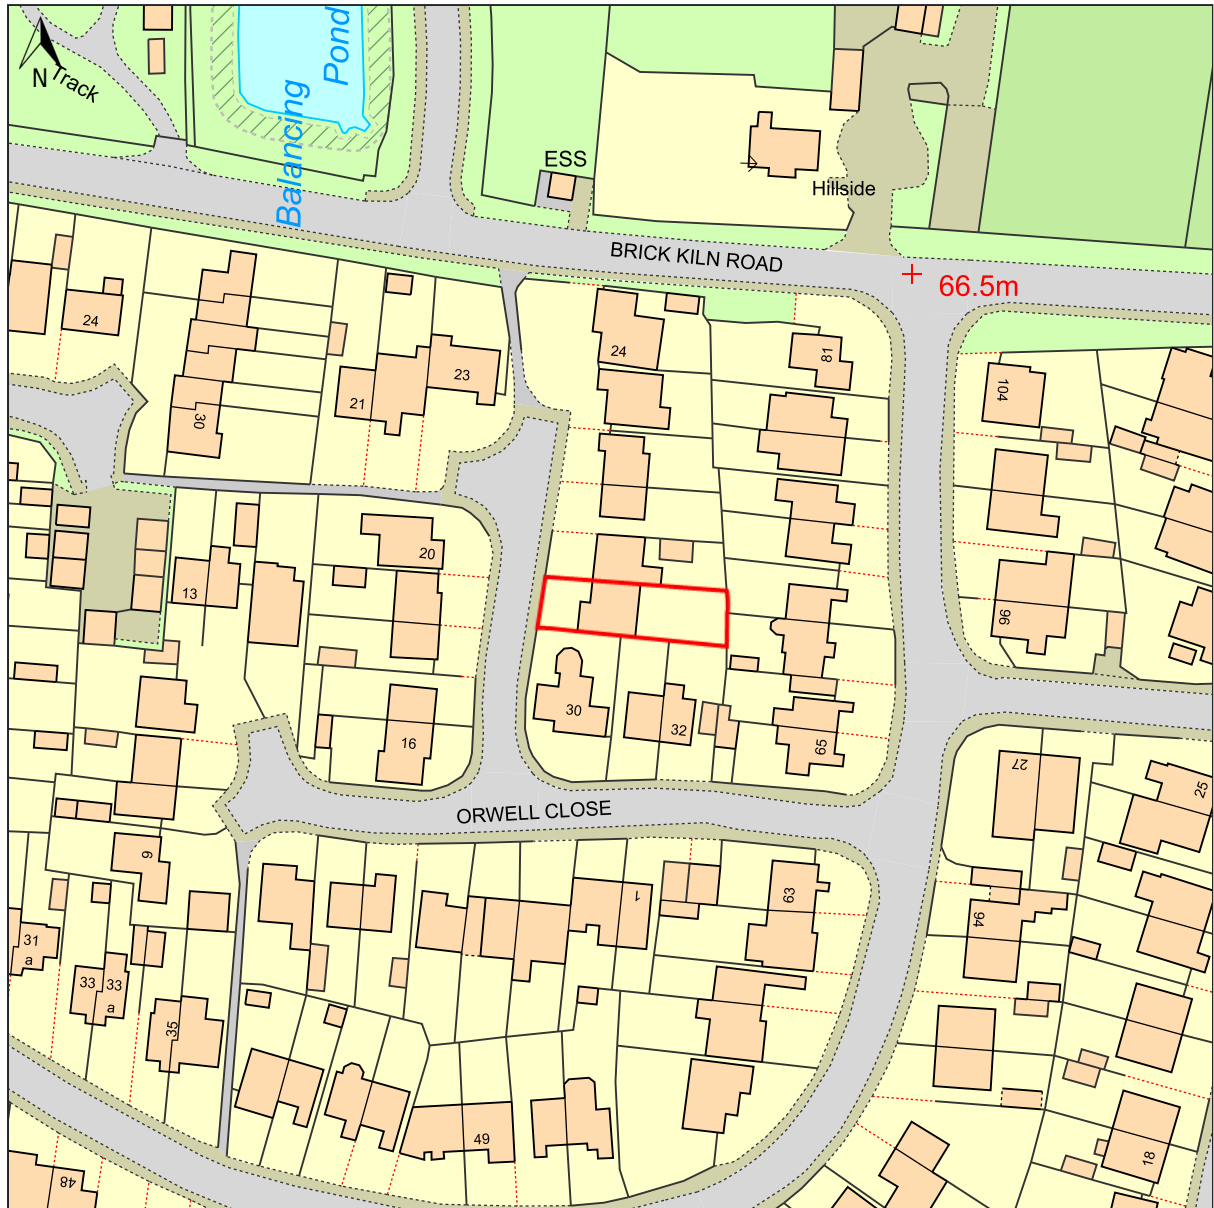

29, ORWELL CLOSE, RAUNDS, NORTH NORTHAMPTONSHIRE, NN9 6SG

UPRN: 100031045958

HMLR Title No: NN42030

© Crown copyright and database rights, 2023. Ordnance Survey
0100031673 Created using Plans by Emapsite

Scale: 1:1250

Paper Size: A4

Notes: