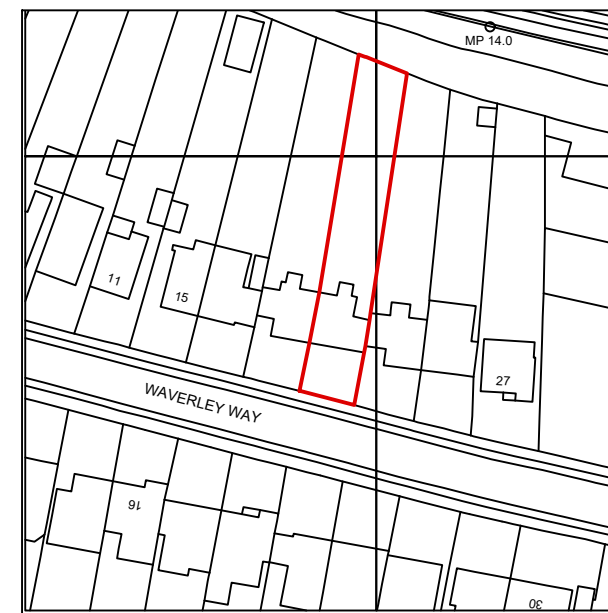

SCALE 1:500

SCALE: 1:500

SCALE: 1:1250

Ordnance Survey scale 1:1250

R.B. DESIGNS LTD

©Copyright R.B.DESIGNS LTD 2023

Client: Hayley Morreale
 21 Waverley Way, Carshalton, SM5 3LQ
 Various Extensions

PROJECT
 Proposed
 Block plan and OS

SCALE @ A3 1:500, 1:1250

DATE 30.10.23

DRG. No. 23/139-04