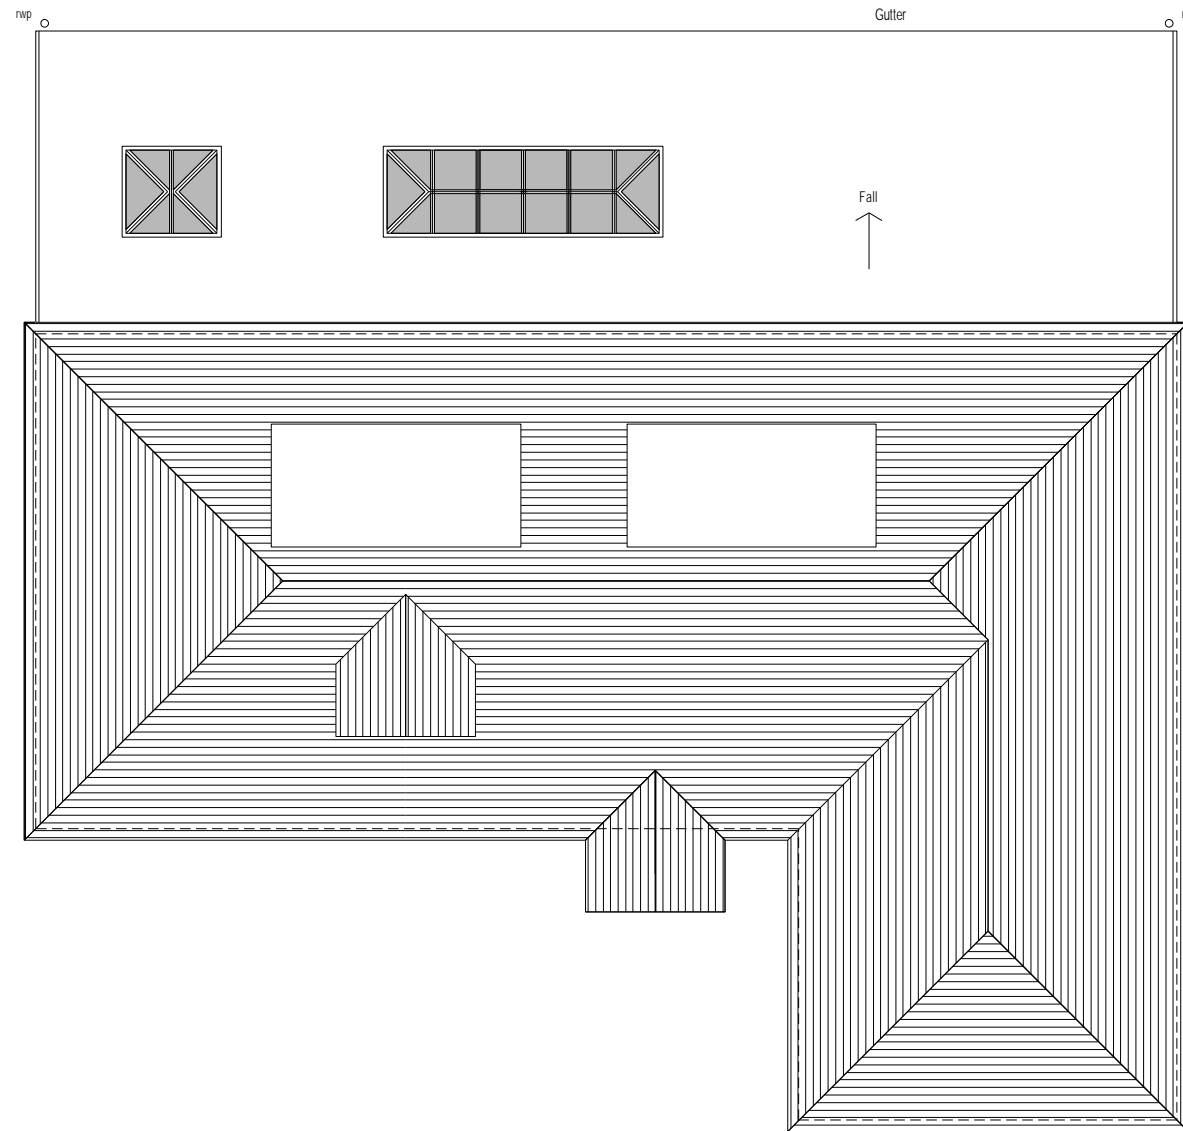

This drawing is based partly upon information provided by -

Issue

C 29/08/2023 Planning Issue

1 Knowle Close
Langton Green, TN3 0EP

4 Drumblair Crescent
Inverness, IV2 4RG

Existing Roof Plan