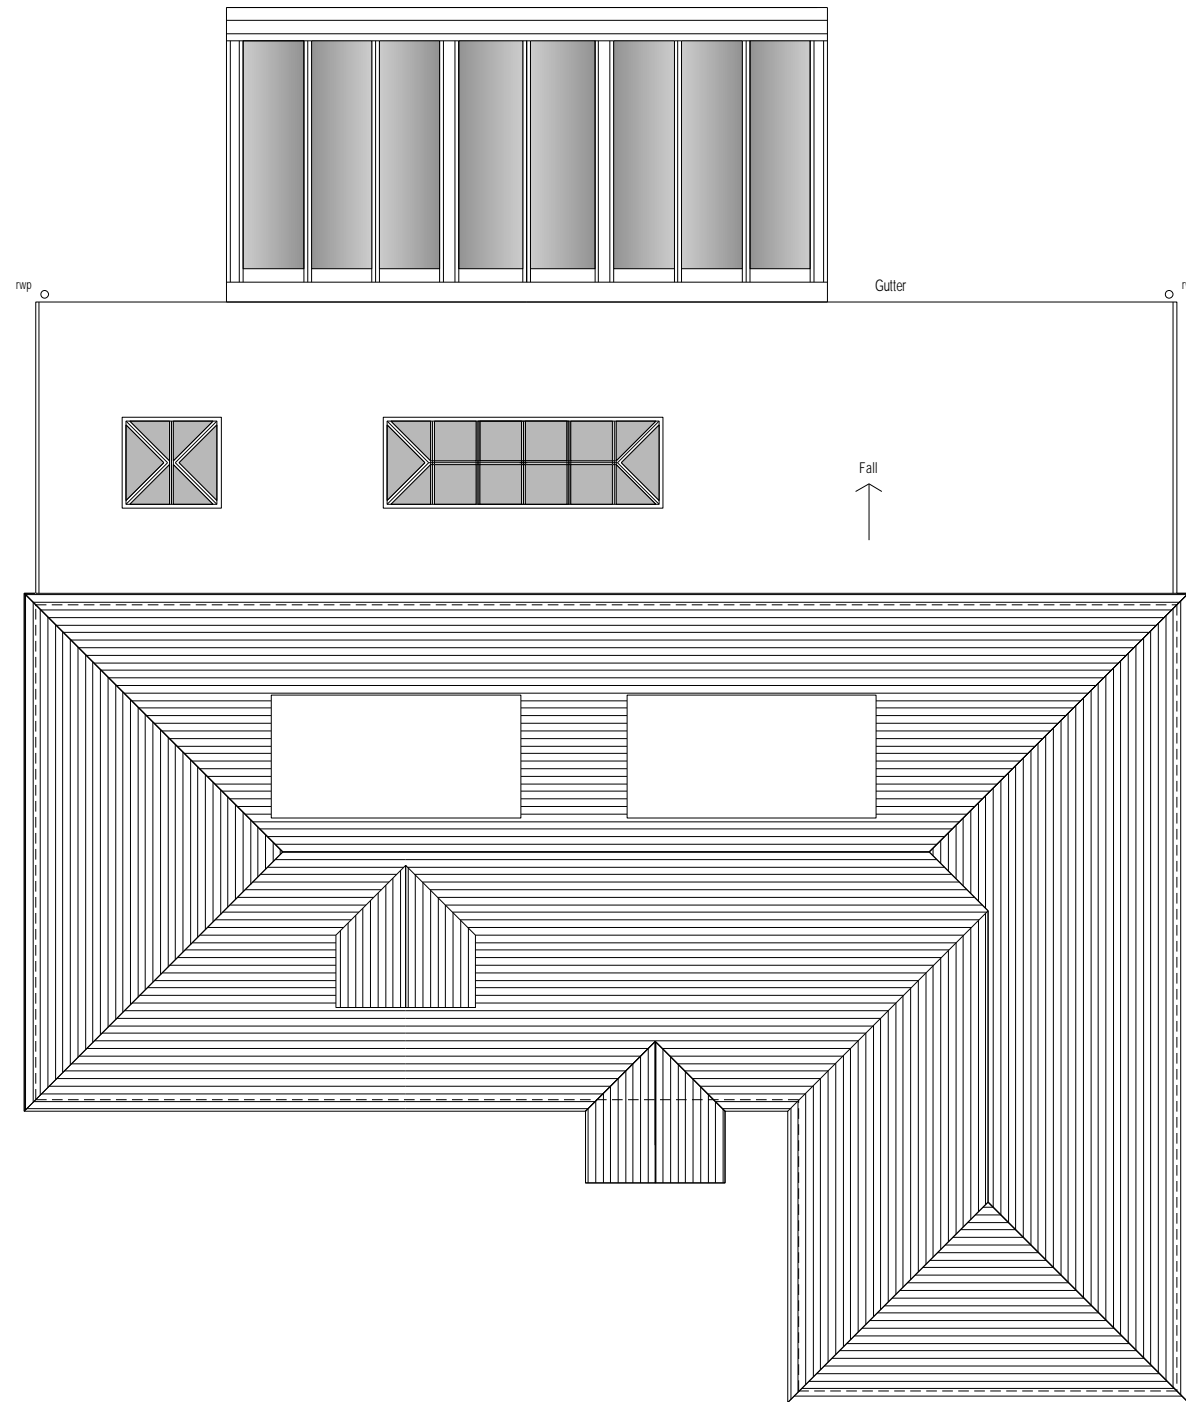

This drawing is based partly upon information provided by -

Issue

C 29/08/2023 Planning Issue

1 Knowle Close, Langton Green

Proposed Roof Plan

RAD

1 Knowle Close
Langton Green, TN3 0EP

4 Drumblair Crescent
Inverness, IV2 4RG

Proposed Roof Plan
1:100 @A2 H-1602 16c