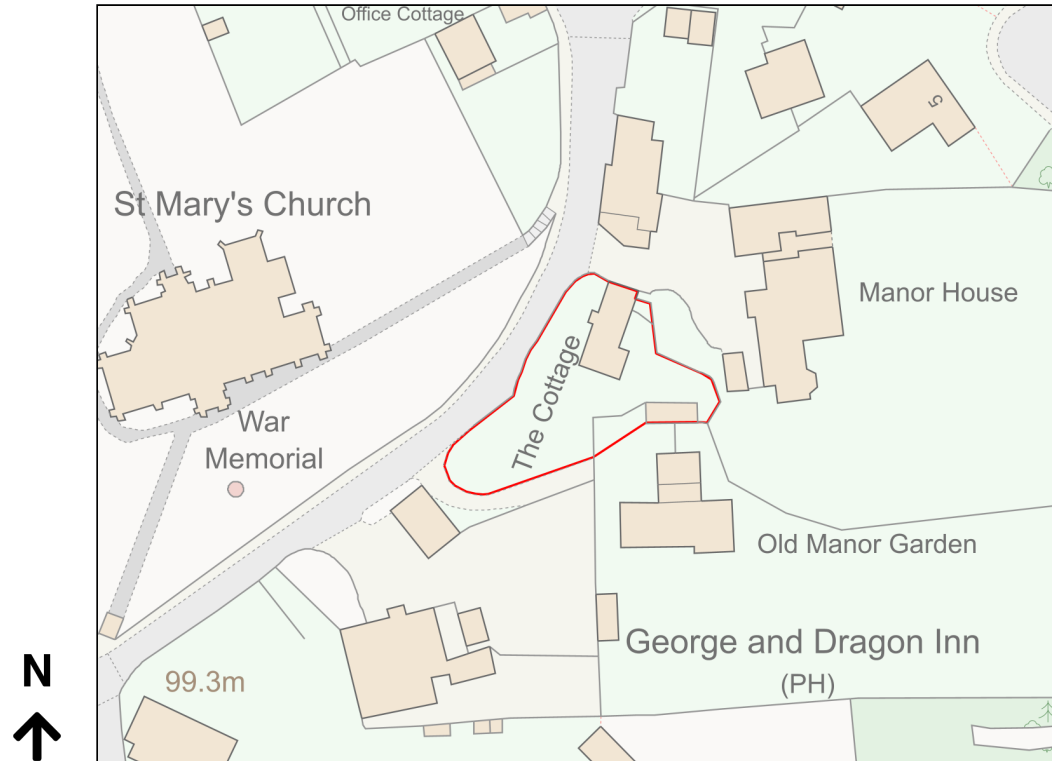

Location Plan

Site Address: The Cottage, Speldhurst Hill, Speldhurst, Tunbridge Wells, TN3 0NL

Date Produced: 26-Oct-2023

Scale: 1:1250 @A4

Planning Portal Reference: PP-12560709v1