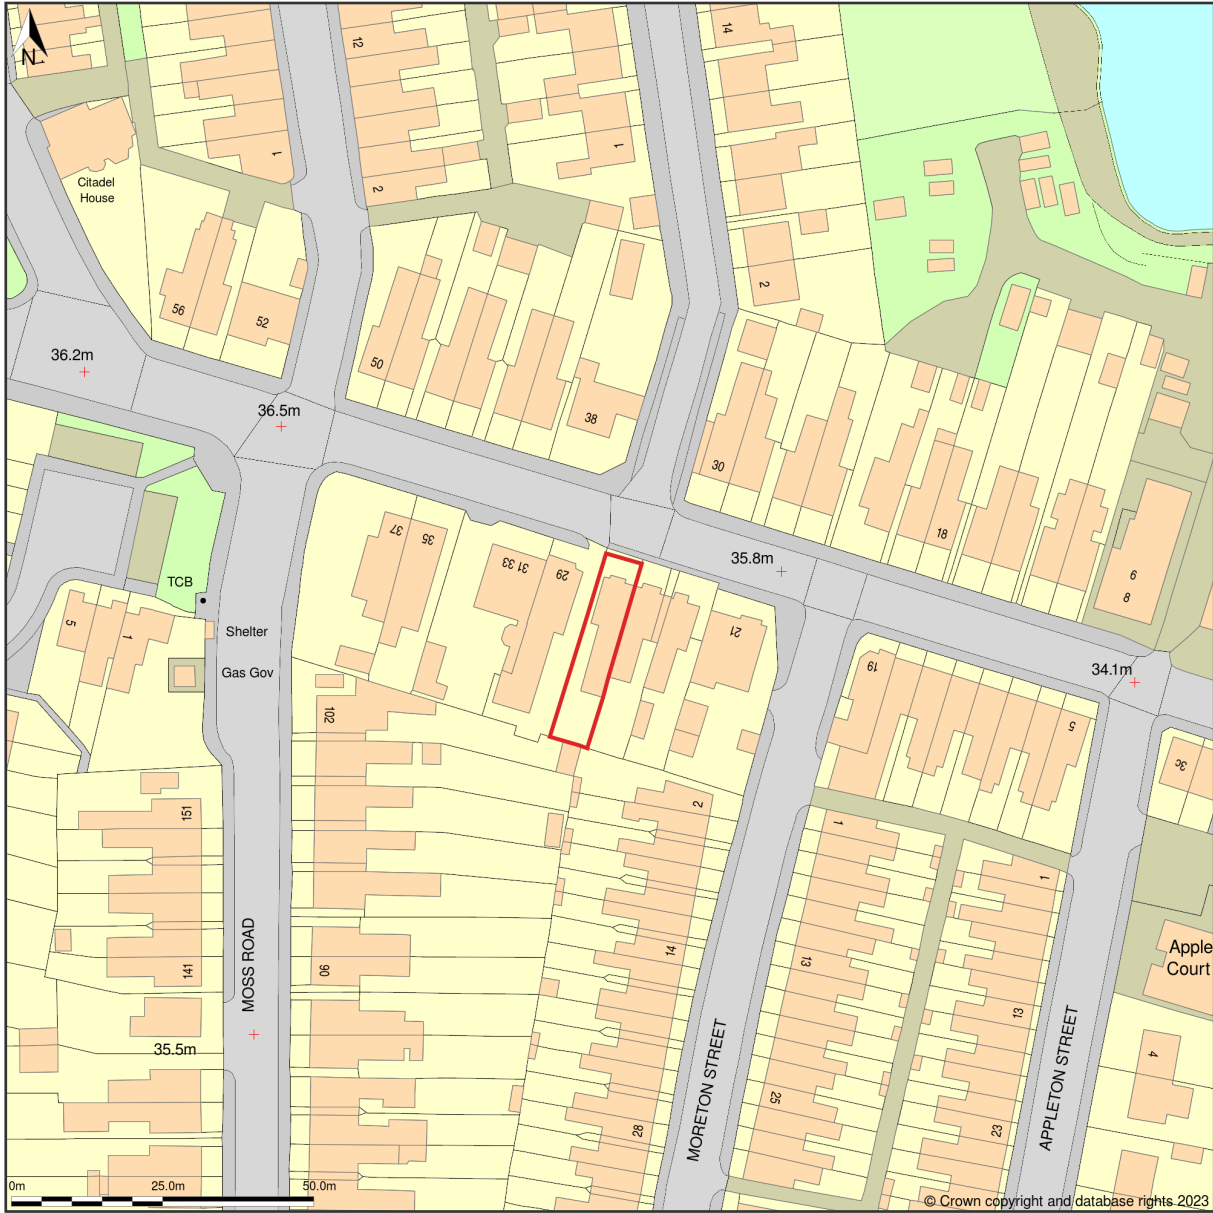

Debs Hairdressers, 27, Winnington Lane, Northwich, Cheshire West And Chester, CW8 4DE

Location Plan shows area bounded by: 364764.06, 374044.14 364964.06, 374244.14 (at a scale of 1:1250), OSGridRef: SJ64867414. The representation of a road, track or path is no evidence of a right of way. The representation of features as lines is no evidence of a property boundary.

Produced on 16th Jul 2023 from the Ordnance Survey National Geographic Database and incorporating surveyed revision available at this date. Reproduction in whole or part is prohibited without the prior permission of Ordnance Survey. © Crown copyright 2023. Supplied by www.buyaplan.co.uk a licensed Ordnance Survey partner (100053143). Unique plan reference: #00834601-74DCE9.