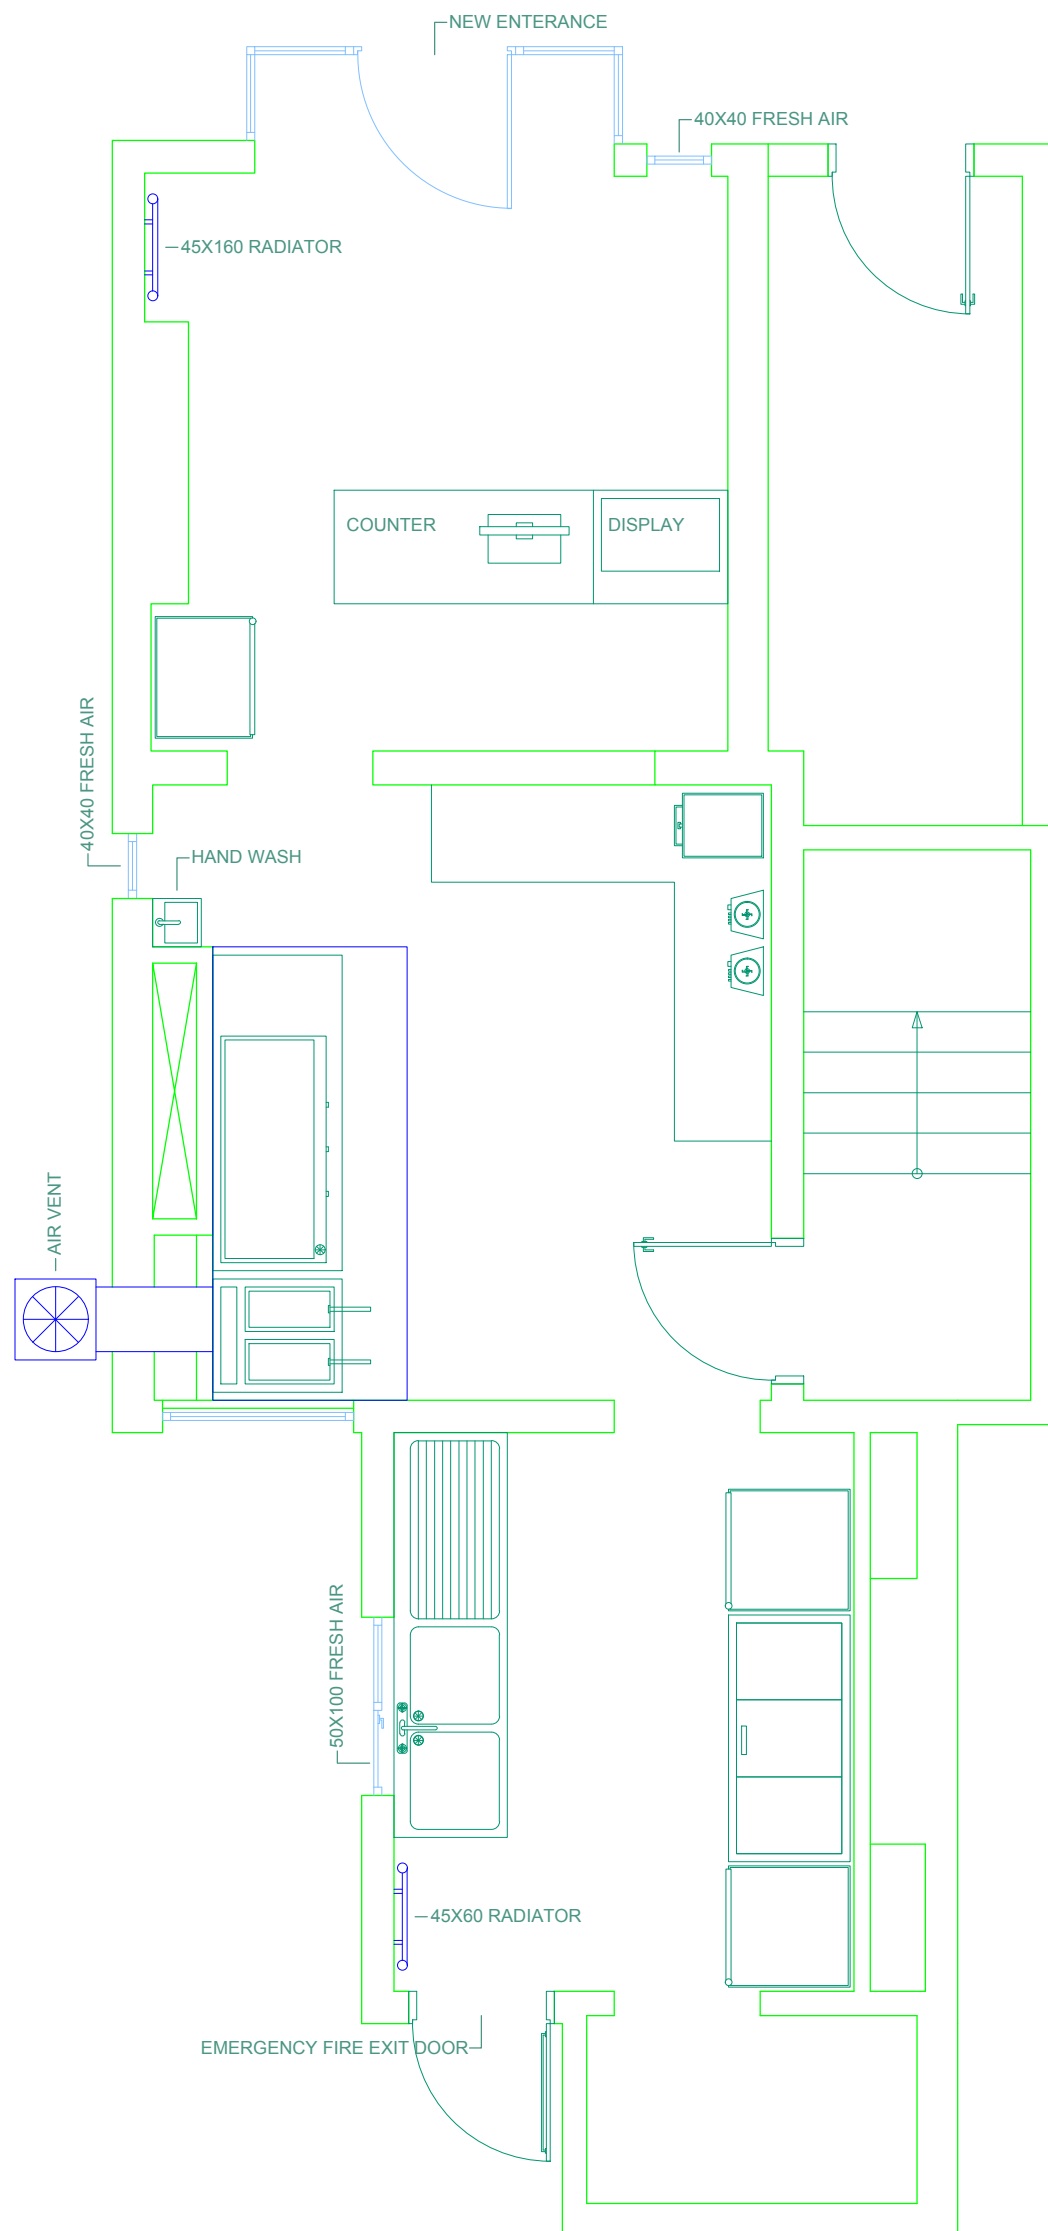

27 WINNINGTON LANE PROPOSED FLOOR PLAN (1:50)

GROUND FLOOR