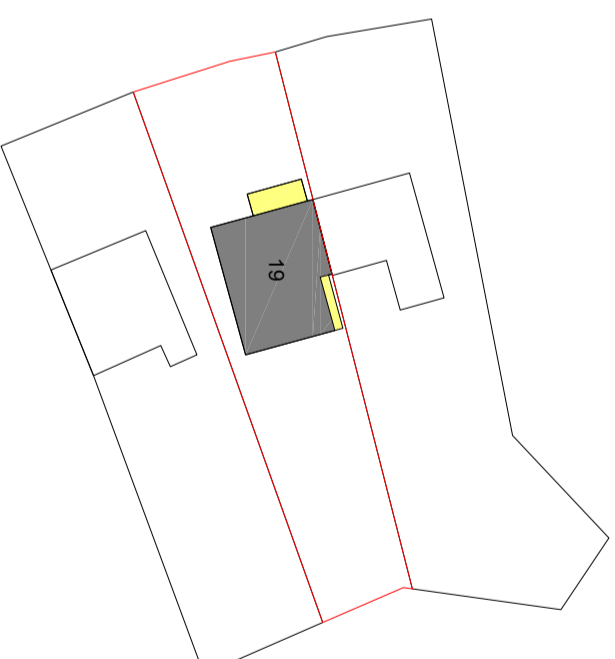

**SITE LOCATION PLAN**  
1 : 1250

**BLOCK PLAN**  
1 : 500

- Existing
- Demolish
- Proposed

rev | description

date

client  
**IONIE-LEE SMALLWOOD**

project  
**19 KINGSWAY  
WINSFORD, CW7 3DX**

drawing title  
**SITE LOCATION  
& BLOCK PLAN**

drawing status  
**PLANNING**

scale  
**AS SHOWN @ A3**

date  
**31-10-23**

project no.  
**2329**

drawing no.  
**101**

rev no.  
**-**