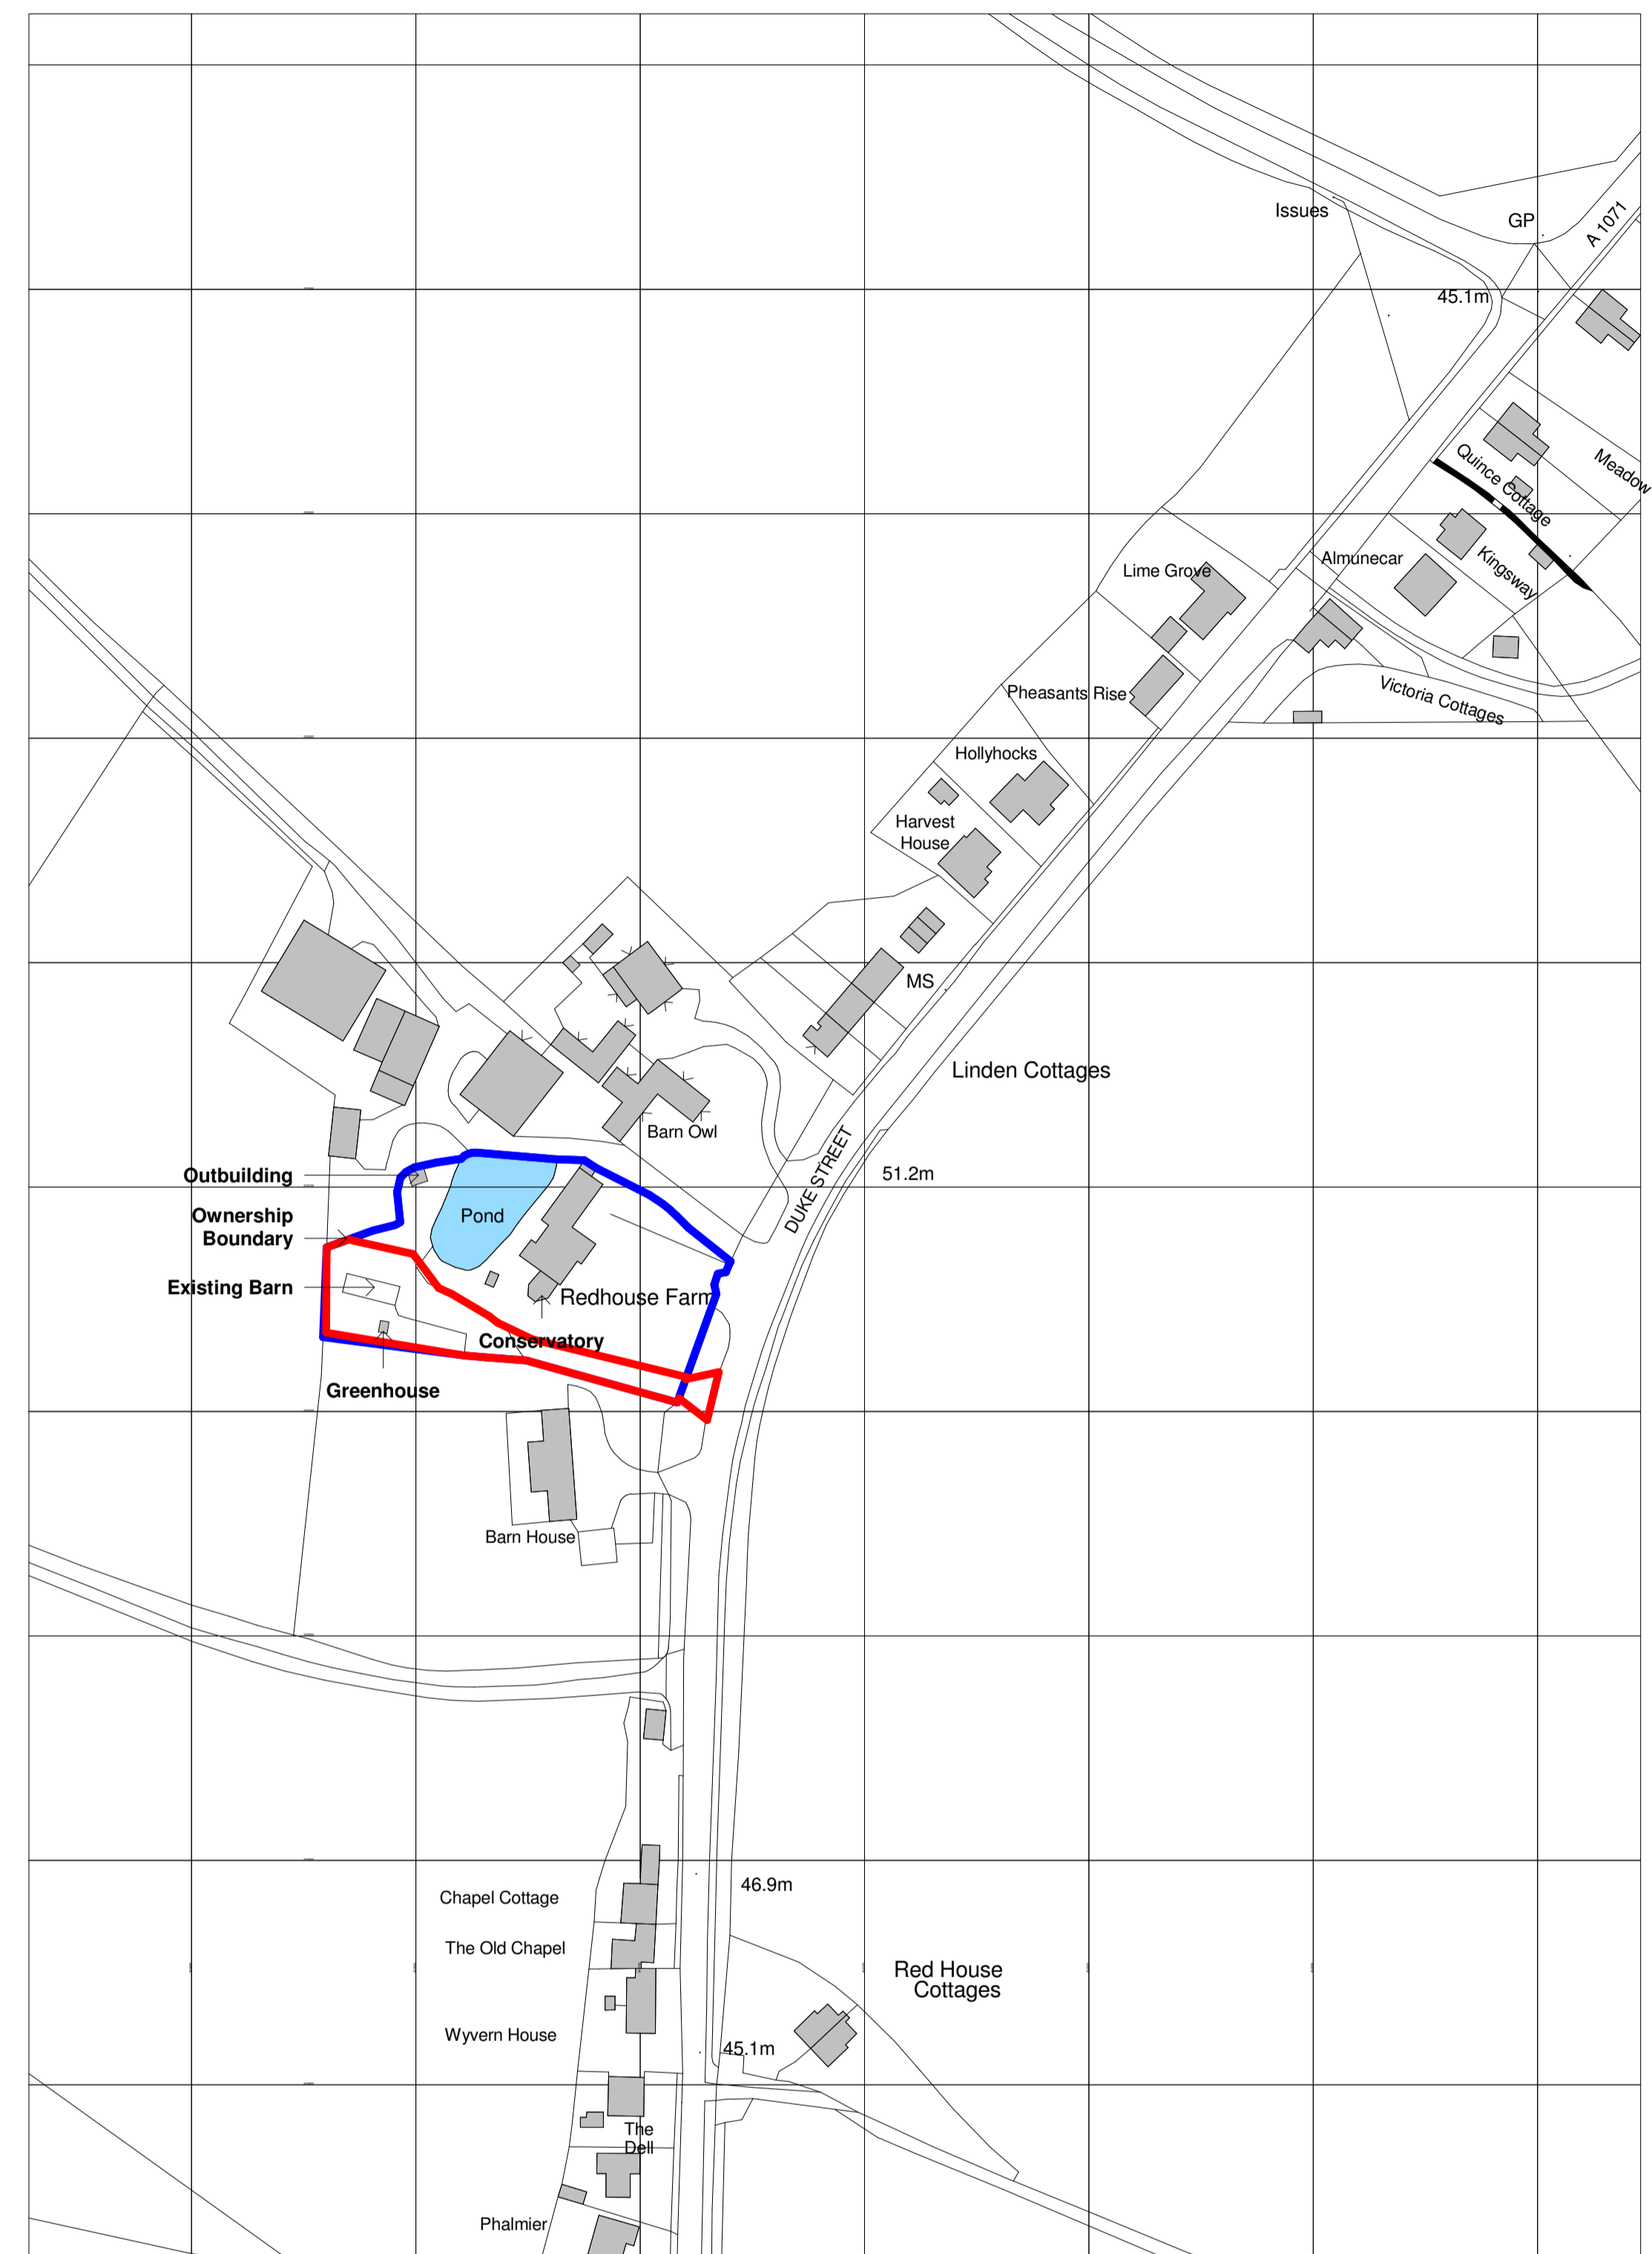

1 Proposed Block Plan
1 : 500

2 Site Location Plan
1 : 1250

Rev	Date	Description
CLIENT: <i>H Taylor & M Leadbetter</i>		
PROJECT: <i>Duke Street, Hintlesham IP8 3PW</i>		
JOB: <i>2074</i>		
STATUS:		
DR. NUMBER: 000		
DR. TITLE: <i>Site Plans</i>		
REV:		
Date Printed: <i>18/08/2021 16:47:15</i>		
SCALE @ A1/ A3: <i>As indicated</i>		