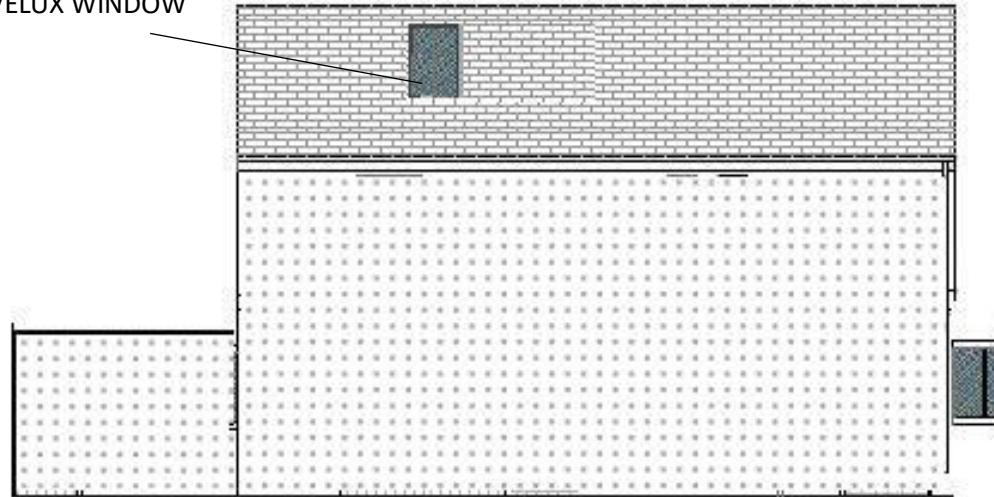

EXISTING

Project: ESTUARY COTTAGE

Date: 01/11/2023

Drawing: PP-12545758 scale plan 1

EXISTING 1 PANE VELUX WINDOW

NORTH FACING ELEVATION

Scale 1:100

EXISTING 1 PANE VELUX WINDOW

SECOND FLOOR

PLANNING KEY

ADJOINING
BUILDING

EXISTING 1 PANE VELUX WINDOW

Scale 1:100

SCALE BAR 1:100