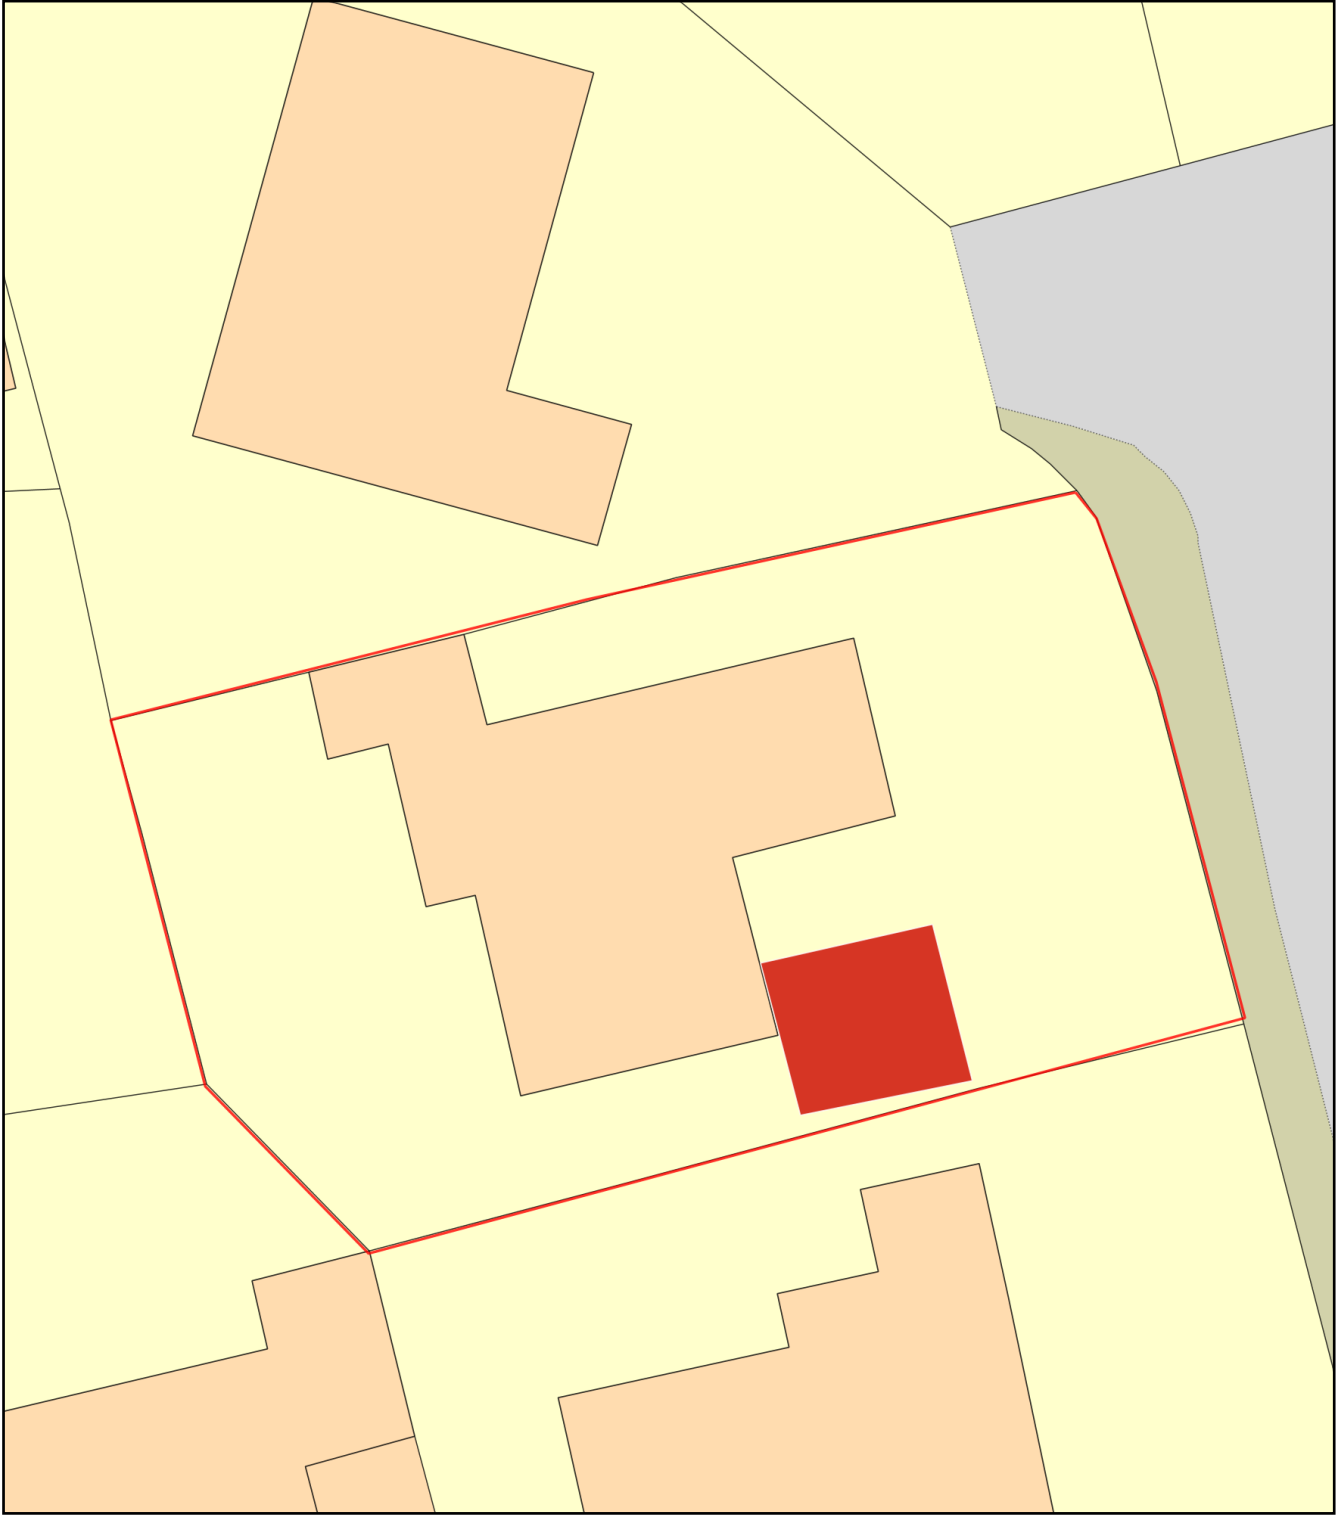

Block plan new garage 7 Highcliffe Close

Plan Produced for: Chris Batson

Date Produced: 01 Nov 2023

Plan Reference Number: TQRQM23305093733004

Scale: 1:200 @ A4