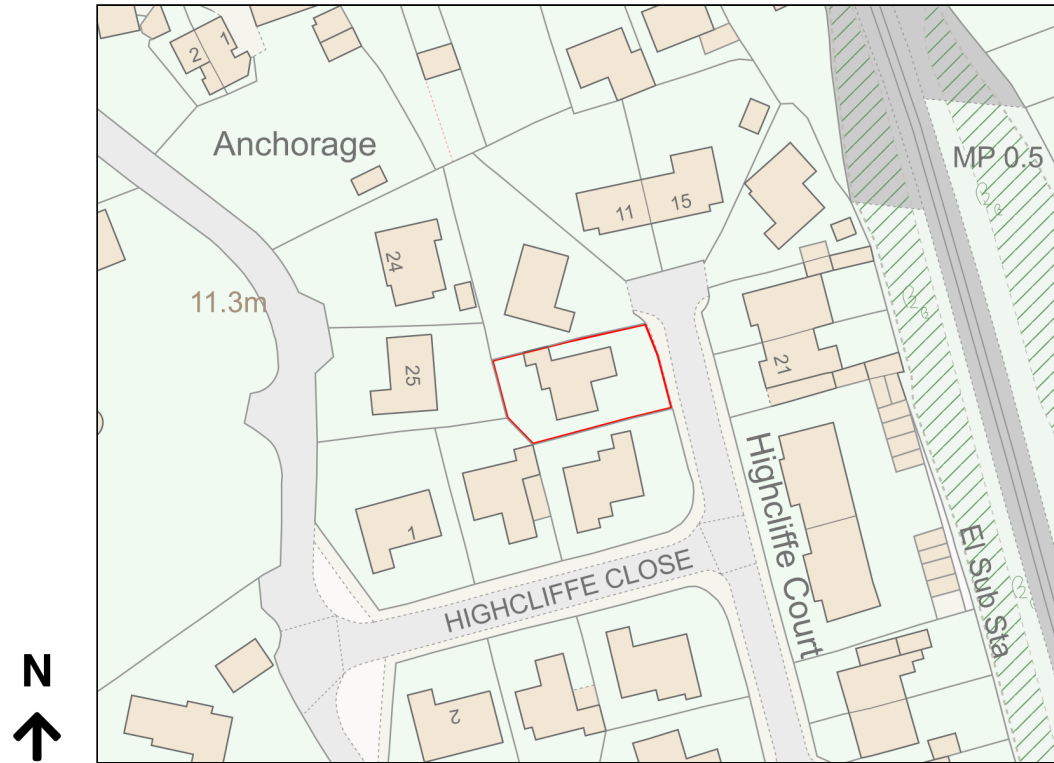

Location Plan

Site Address: 7, Highcliffe Close, Lympstone, EX8 5HF

Date Produced: 02-Nov-2023

Scale: 1:1250 @A4

Planning Portal Reference: PP-12572054v2