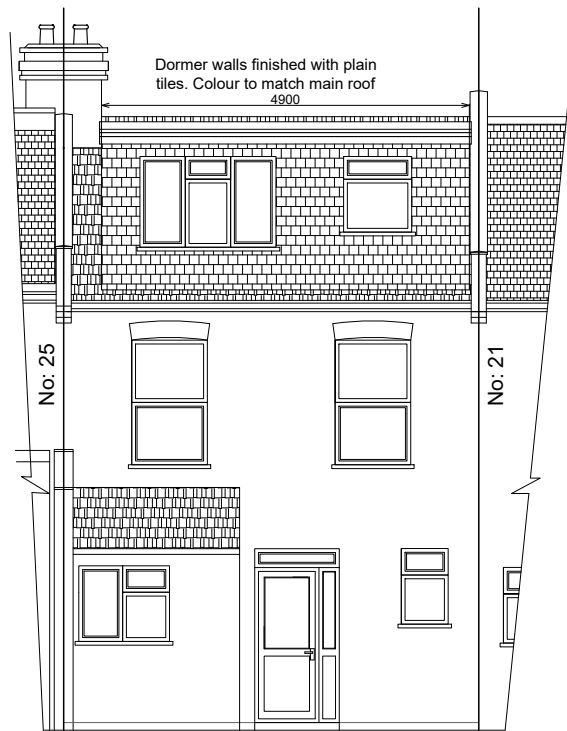

EXISTING FRONT ELEVATION

EXISTING REAR ELEVATION

EXISTING (No:21) SIDE ELEVATION

EXISTING (No:25) SIDE ELEVATION

PROPOSED FRONT ELEVATION

PROPOSED REAR ELEVATION

PROPOSED (No:21) SIDE ELEVATION

PROPOSED (No:25) SIDE ELEVATION

**TITLE: LOFT CONVERSION WITH REAR DORMER
INCLUDING INSTALLATION OF ROOF WINDOWS**

NAME : Mr & Mrs CHRISTIAN GNANAKUMAR
ADDRESS : 23 KILLEAN ROAD
CATFORD
LONDON SE6 1BN

Tel : 020 3620 2355
Fax : 020 8425 1312

Drg No : AD/23/KIL 23/LF 00 | Scale : 1:100 | Drwn By: ST | Date : 18.10.2023 | Page : 1 of 3