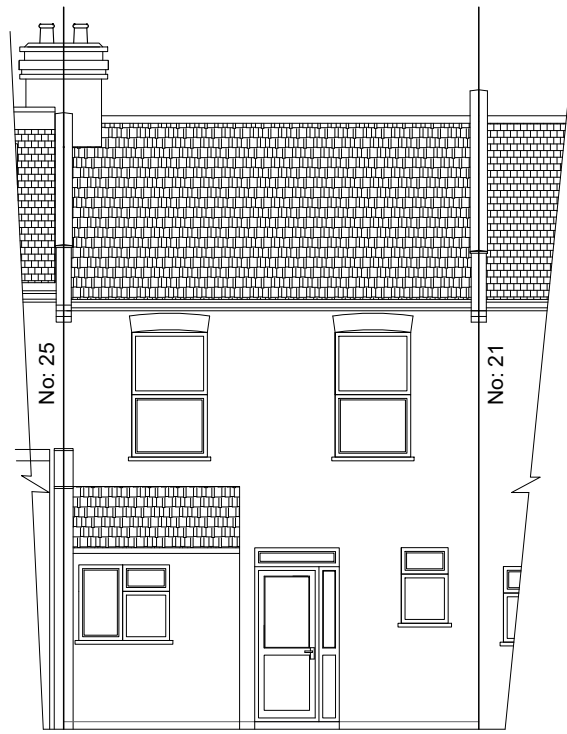

EXISTING FRONT ELEVATION

EXISTING REAR ELEVATION

EXISTING (No:21) SIDE ELEVATION

EXISTING (No:25) SIDE ELEVATION

PROPOSED FRONT ELEVATION

PROPOSED REAR ELEVATION

PROPOSED (No:21) SIDE ELEVATION

PROPOSED (No:25) SIDE ELEVATION

**TITLE: LOFT CONVERSION WITH REAR DORMER
INCLUDING INSTALLATION OF ROOF WINDOWS**

NAME : Mr & Mrs CHRISTIAN GNANAKUMAR
ADDRESS : 23 KILLEAN ROAD
CATFORD
LONDON SE6 1BN

Tel : 020 3620 2355
Fax : 020 8425 1312

Drg No : AD/23/KIL 23/LF 00 | Scale : 1:100 | Drwn By: ST | Date : 18.10.2023 | Page : 1 of 3