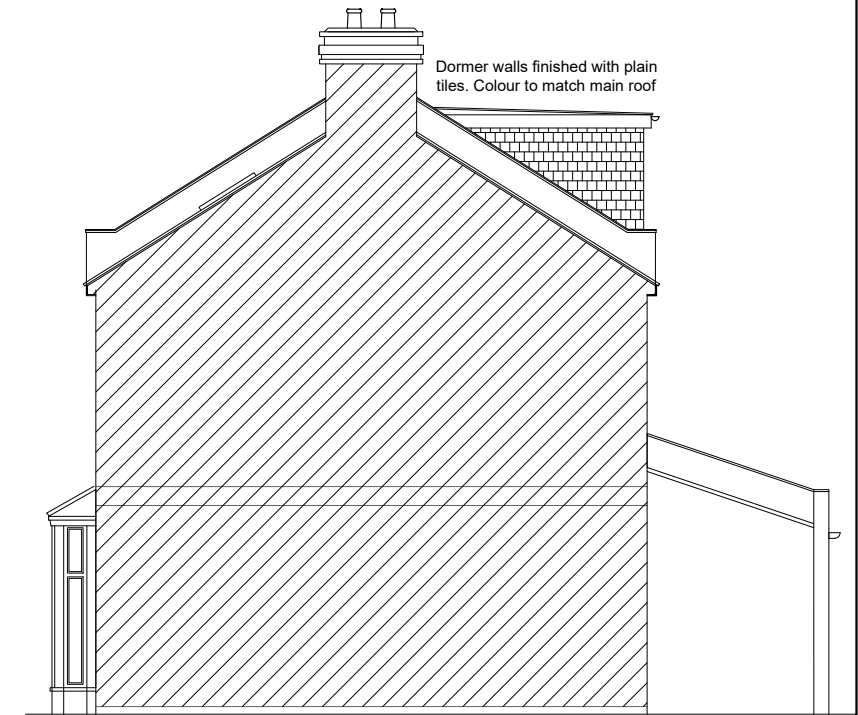

EXISTING FRONT ELEVATION

EXISTING REAR ELEVATION

EXISTING (No:21) SIDE ELEVATION

EXISTING (No:25) SIDE ELEVATION

PROPOSED FRONT ELEVATION

PROPOSED REAR ELEVATION

PROPOSED (No:21) SIDE ELEVATION

PROPOSED (No:25) SIDE ELEVATION

Drg No : AD/23/KIL 23/LF 00 | Scale : 1:100 | Drwn By: ST | Date : 18.10.2023 | Page : 1 of 3