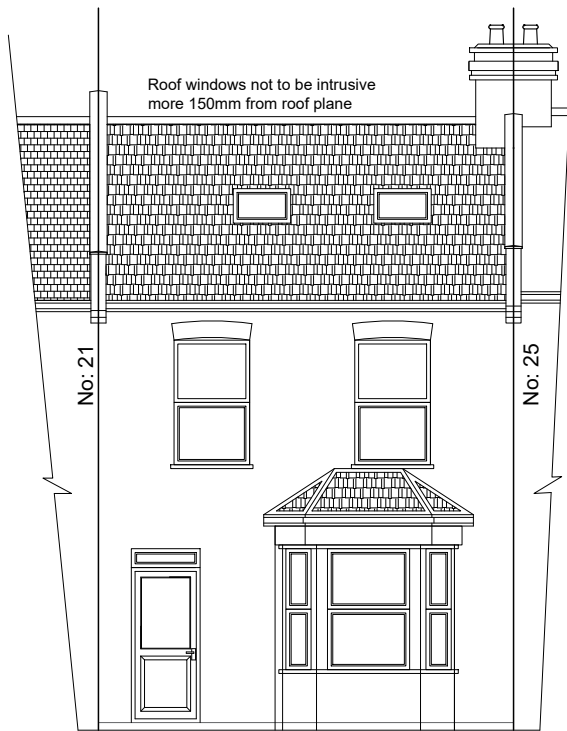

EXISTING FRONT ELEVATION

EXISTING REAR ELEVATION

EXISTING (No:21) SIDE ELEVATION

EXISTING (No:25) SIDE ELEVATION

PROPOSED FRONT ELEVATION

PROPOSED REAR ELEVATION

PROPOSED (No:21) SIDE ELEVATION

PROPOSED (No:25) SIDE ELEVATION

**TITLE: LOFT CONVERSION WITH REAR DORMER
INCLUDING INSTALLATION OF ROOF WINDOWS**

NAME : Mr & Mrs CHRISTIAN GNANAKUMAR
ADDRESS : 23 KILLEAN ROAD
CATFORD
LONDON SE6 1BN

Tel : 020 3620 2355
Fax : 020 8425 1312

Drg No : AD/23/KIL 23/LF 00 | Scale : 1:100 | Drwn By: ST | Date : 18.10.2023 | Page : 1 of 3