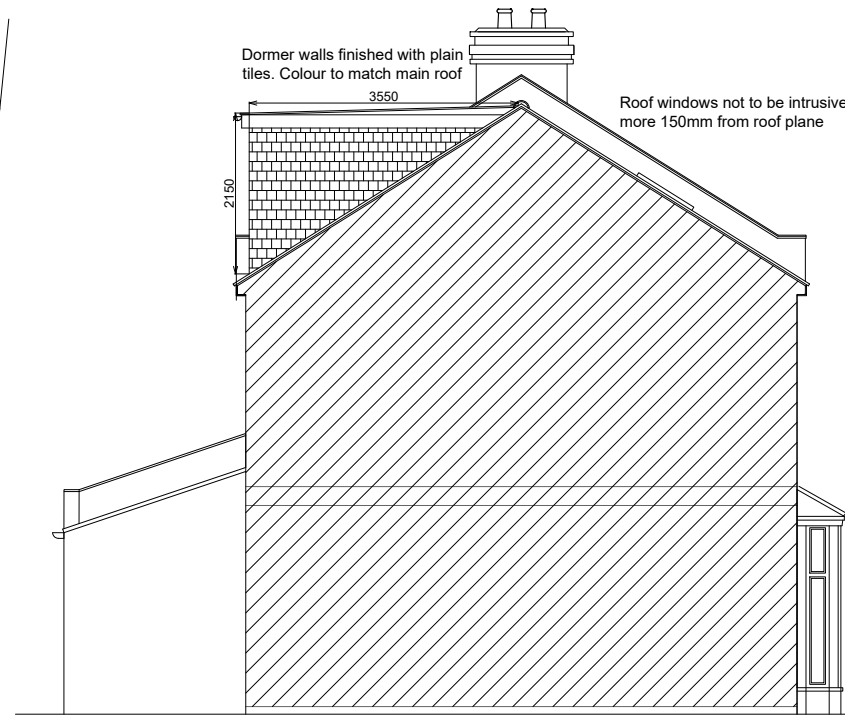

EXISTING FRONT ELEVATION

EXISTING REAR ELEVATION

EXISTING (No:21) SIDE ELEVATION

EXISTING (No:25) SIDE ELEVATION

PROPOSED FRONT ELEVATION

PROPOSED REAR ELEVATION

PROPOSED (No:21) SIDE ELEVATION

PROPOSED (No:25) SIDE ELEVATION

Drg No : AD/23/KIL 23/LF 00 | Scale : 1:100 | Drwn By: ST | Date : 18.10.2023 | Page : 1 of 3