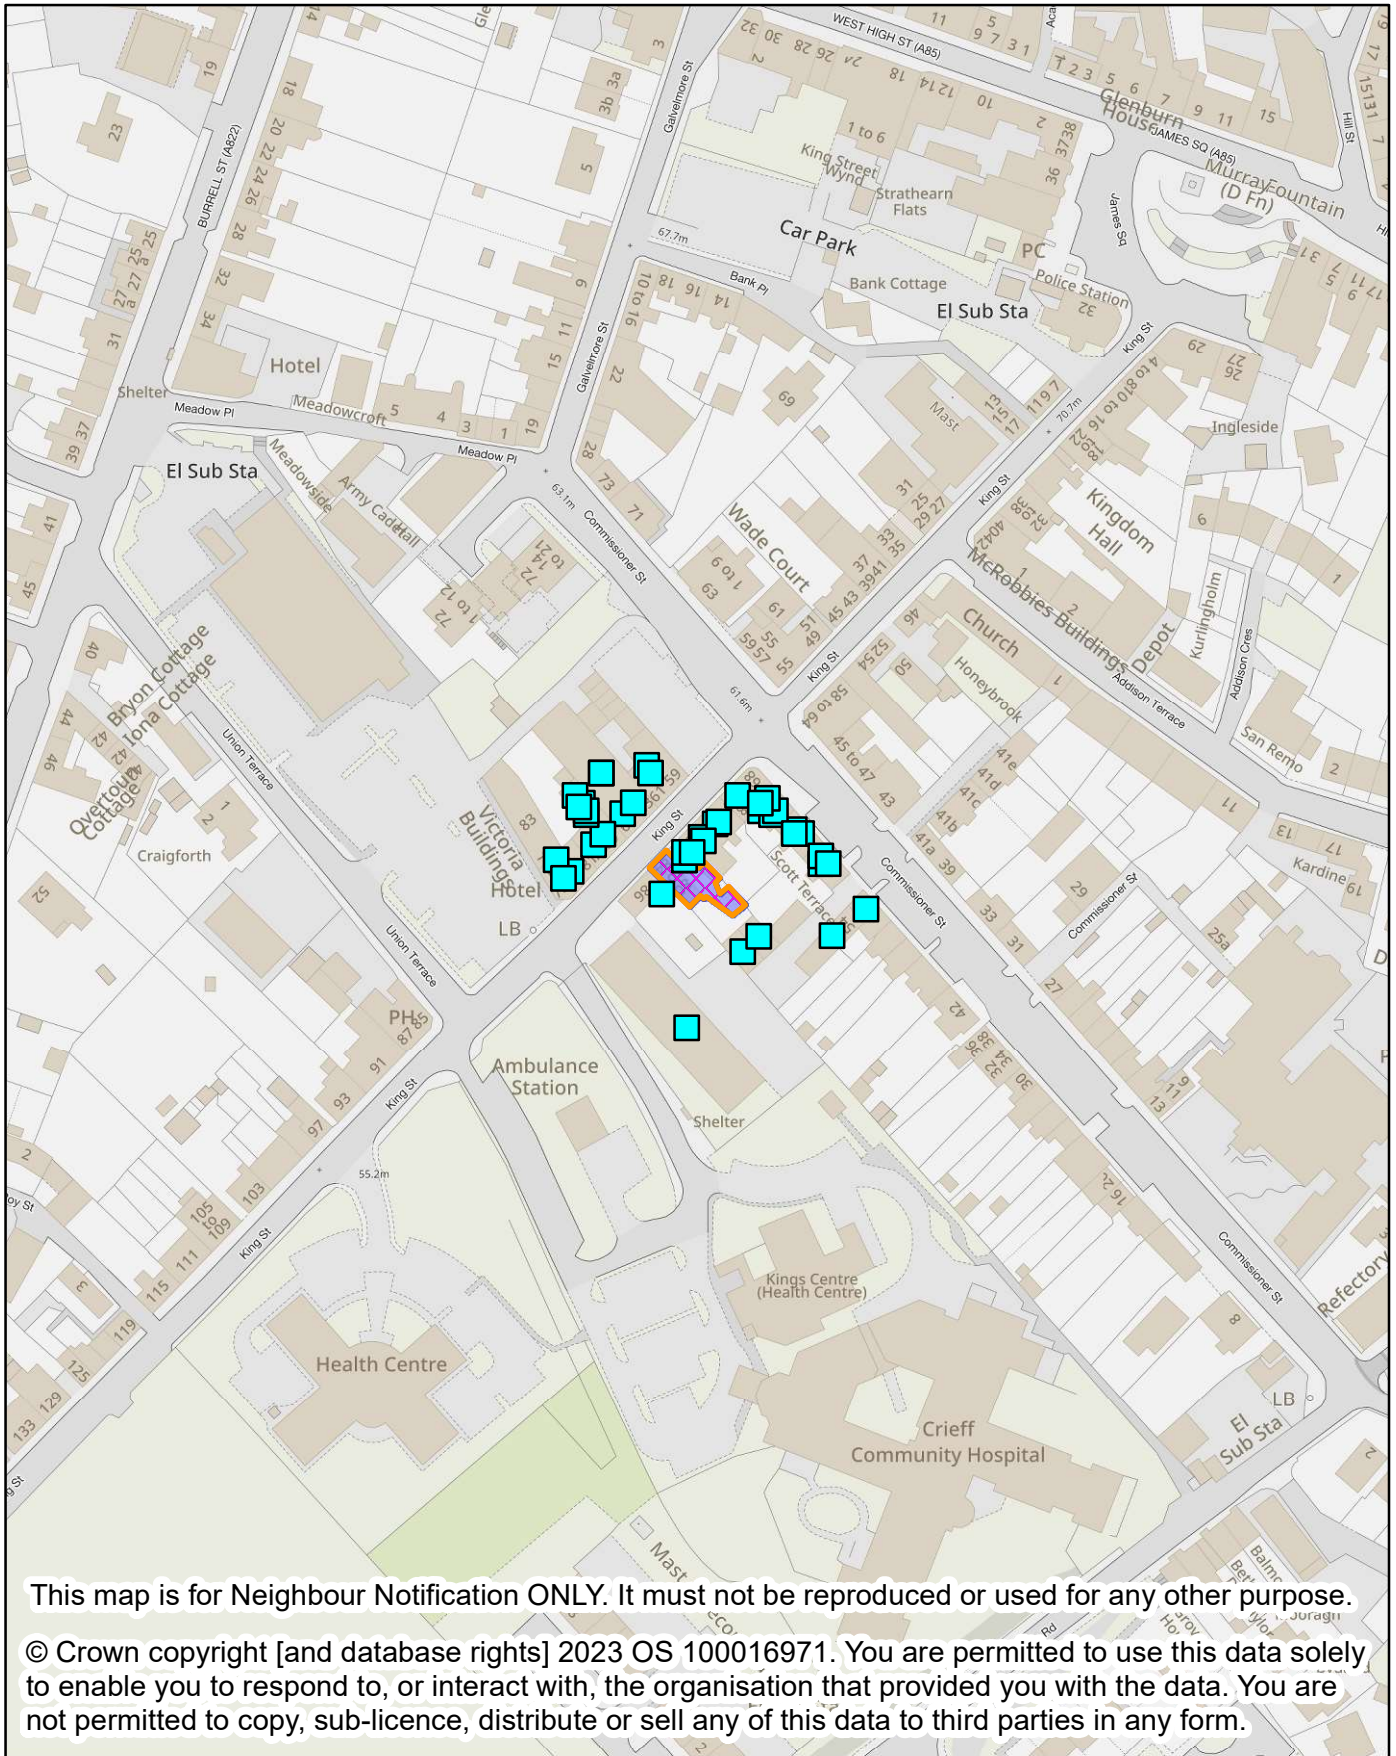

## NEIGHBOUR NOTIFICATION

Location Plan showing planning application site

This map is for Neighbour Notification ONLY. It must not be reproduced or used for any other purpose.

© Crown copyright [and database rights] 2023 OS 100016971. You are permitted to use this data solely to enable you to respond to, or interact with, the organisation that provided you with the data. You are not permitted to copy, sub-licence, distribute or sell any of this data to third parties in any form.