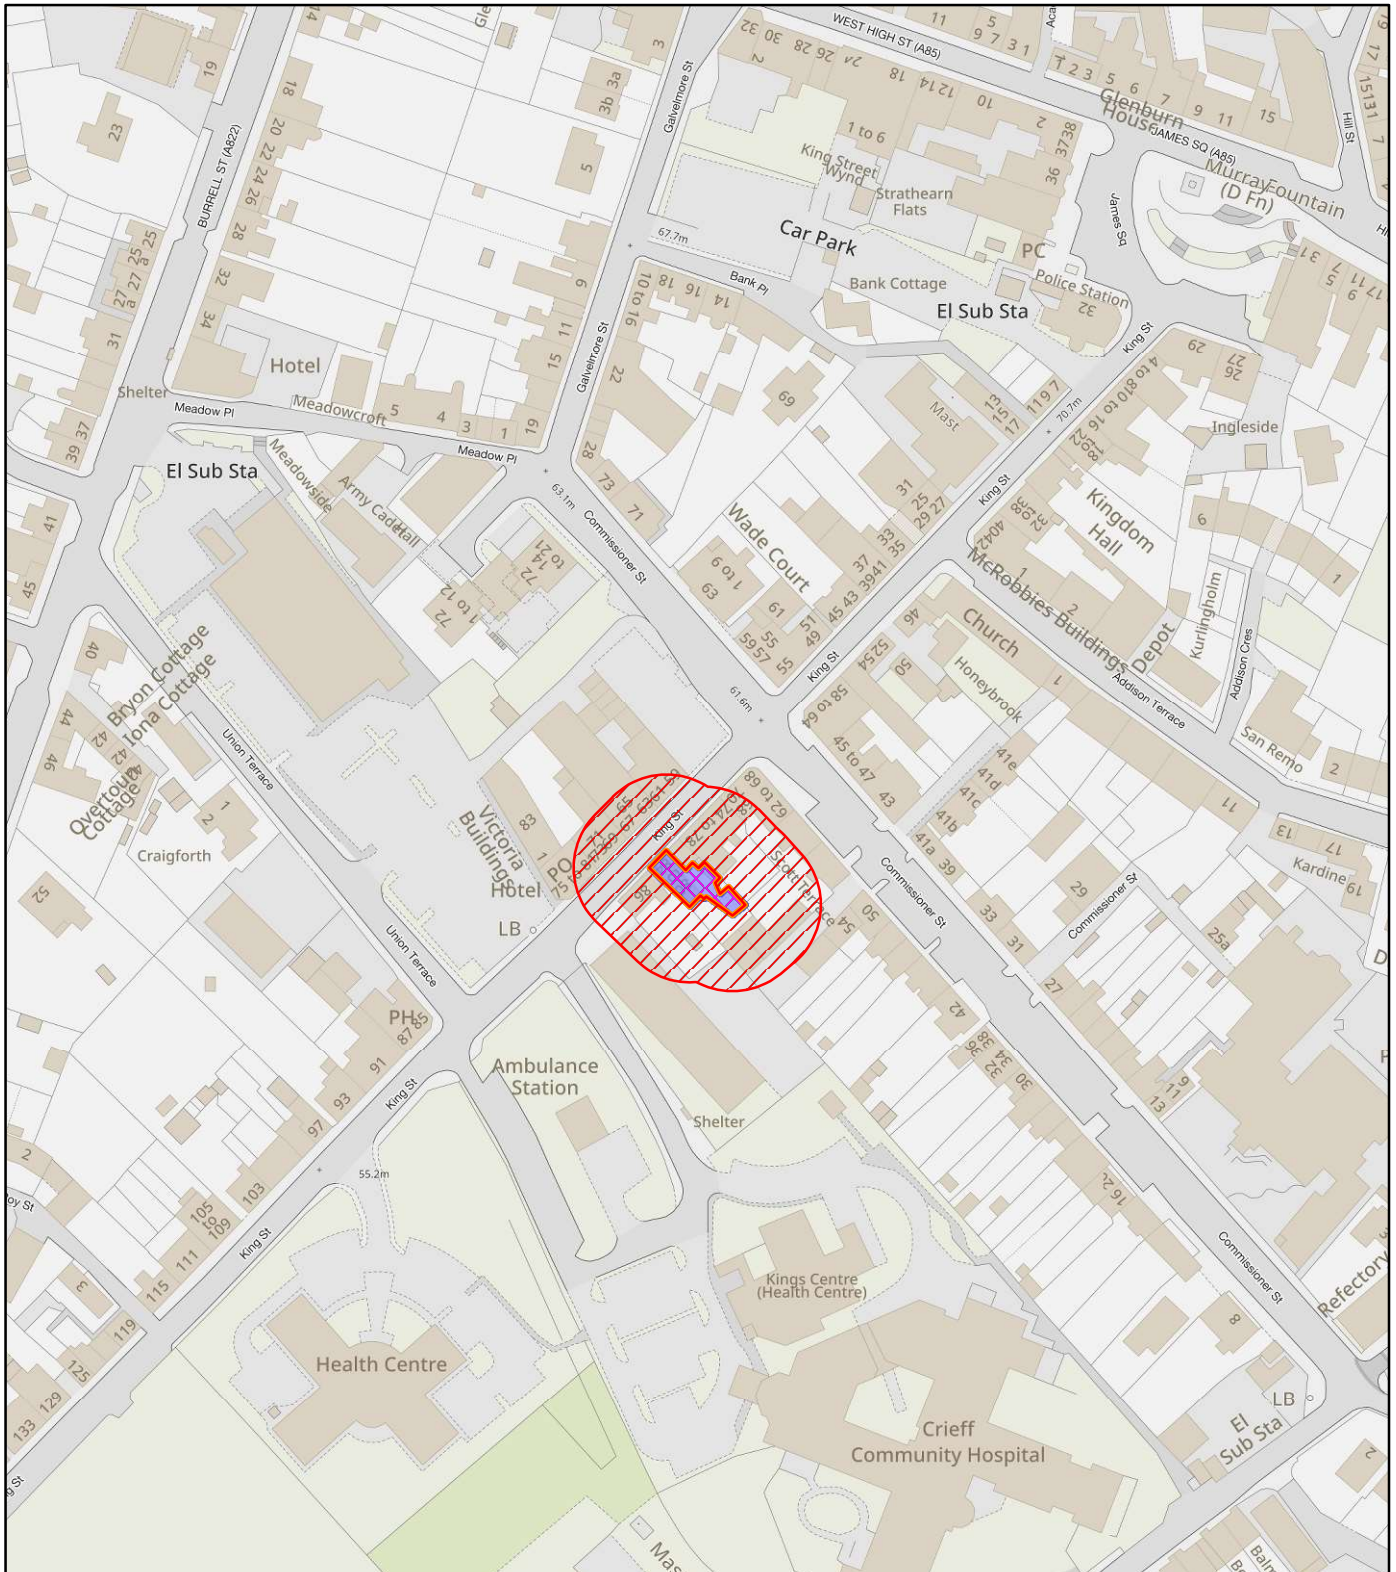

## NEIGHBOUR NOTIFICATION

Location Plan showing planning application site

This map is for Neighbour Notification ONLY. It must not be reproduced or used for any other purpose.

© Crown copyright [and database rights] 2023 OS 100016971. You are permitted to use this data solely to enable you to respond to, or interact with, the organisation that provided you with the data. You are not permitted to copy, sub-licence, distribute or sell any of this data to third parties in any form.