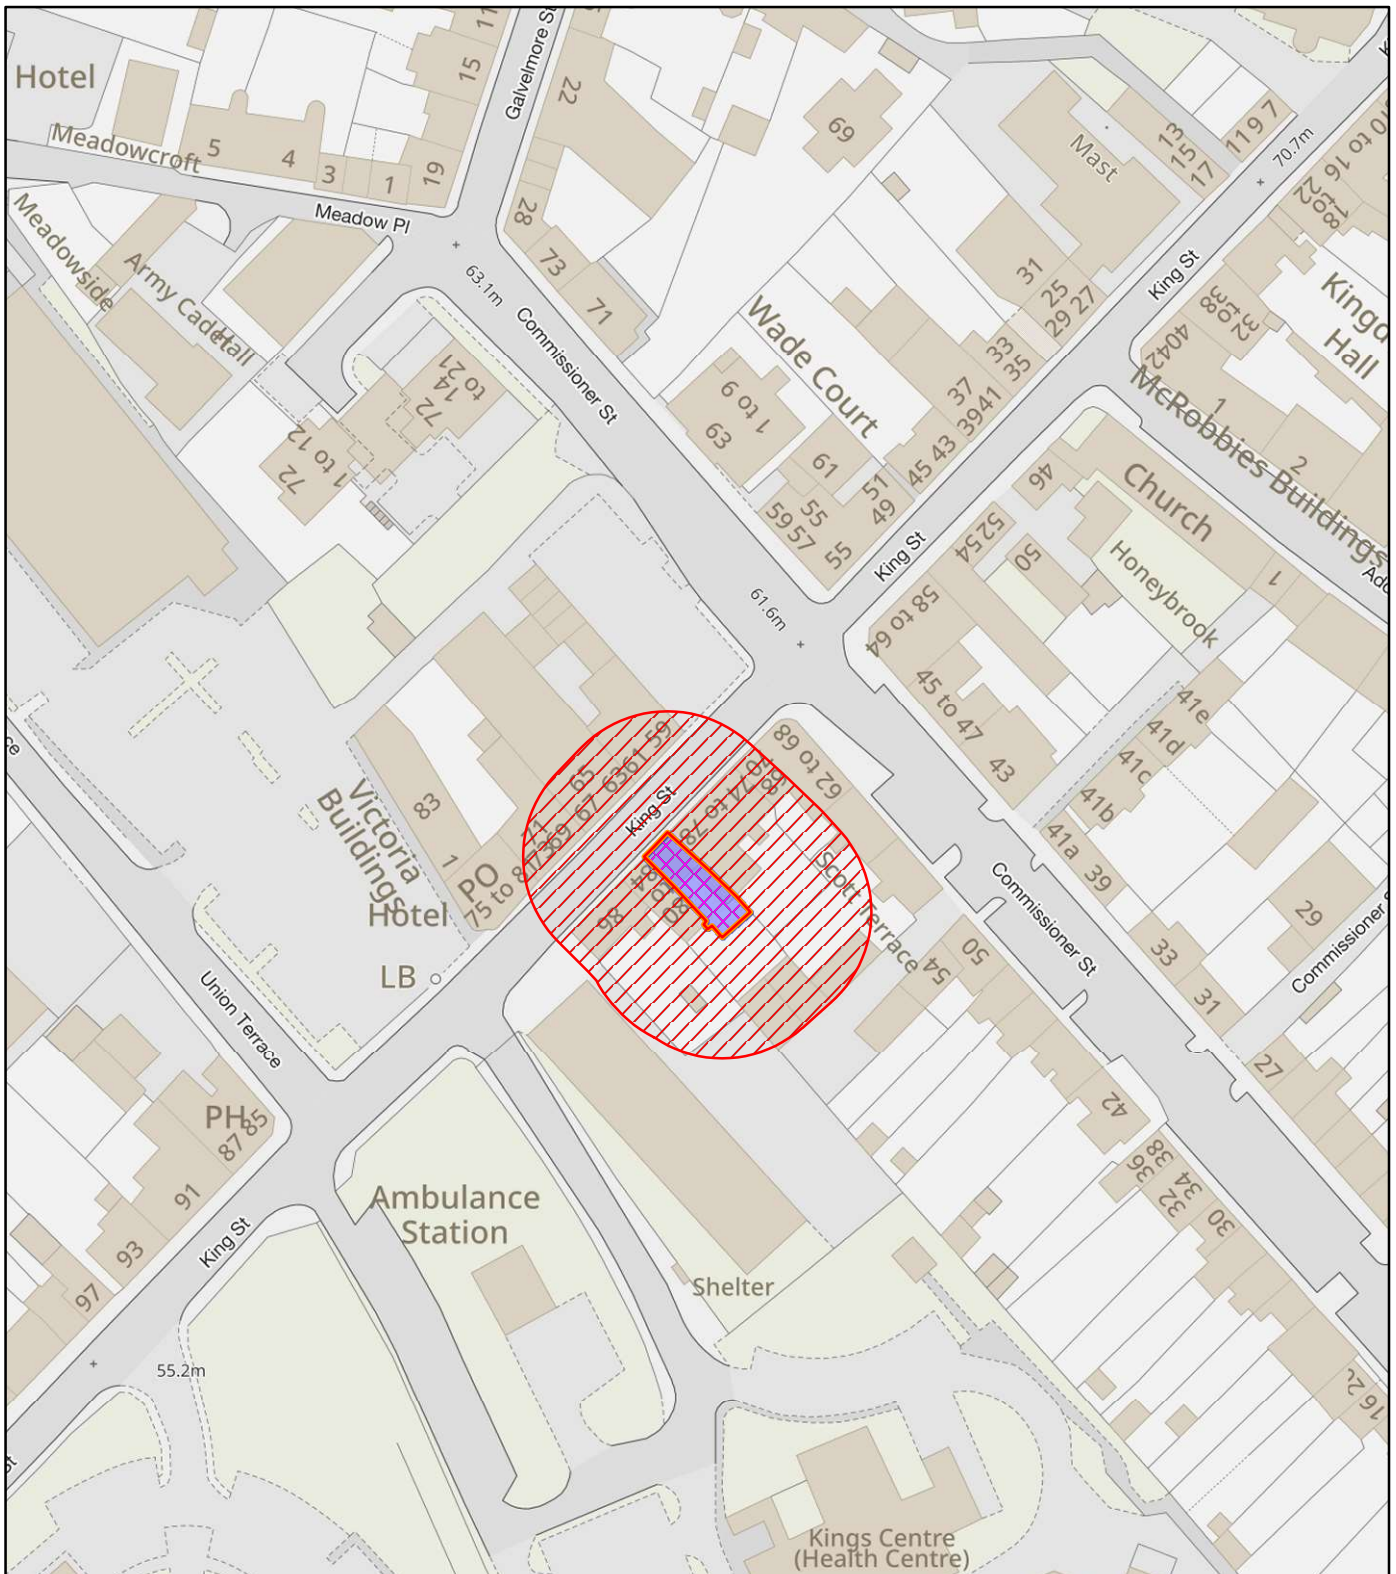

## NEIGHBOUR NOTIFICATION

Location Plan showing planning application site

This map is for Neighbour Notification ONLY. It must not be reproduced or used for any other purpose.

© Crown copyright [and database rights] 2023 OS 100016971. You are permitted to use this data solely to enable you to respond to, or interact with, the organisation that provided you with the data. You are not permitted to copy, sub-licence, distribute or sell any of this data to third parties in any form.