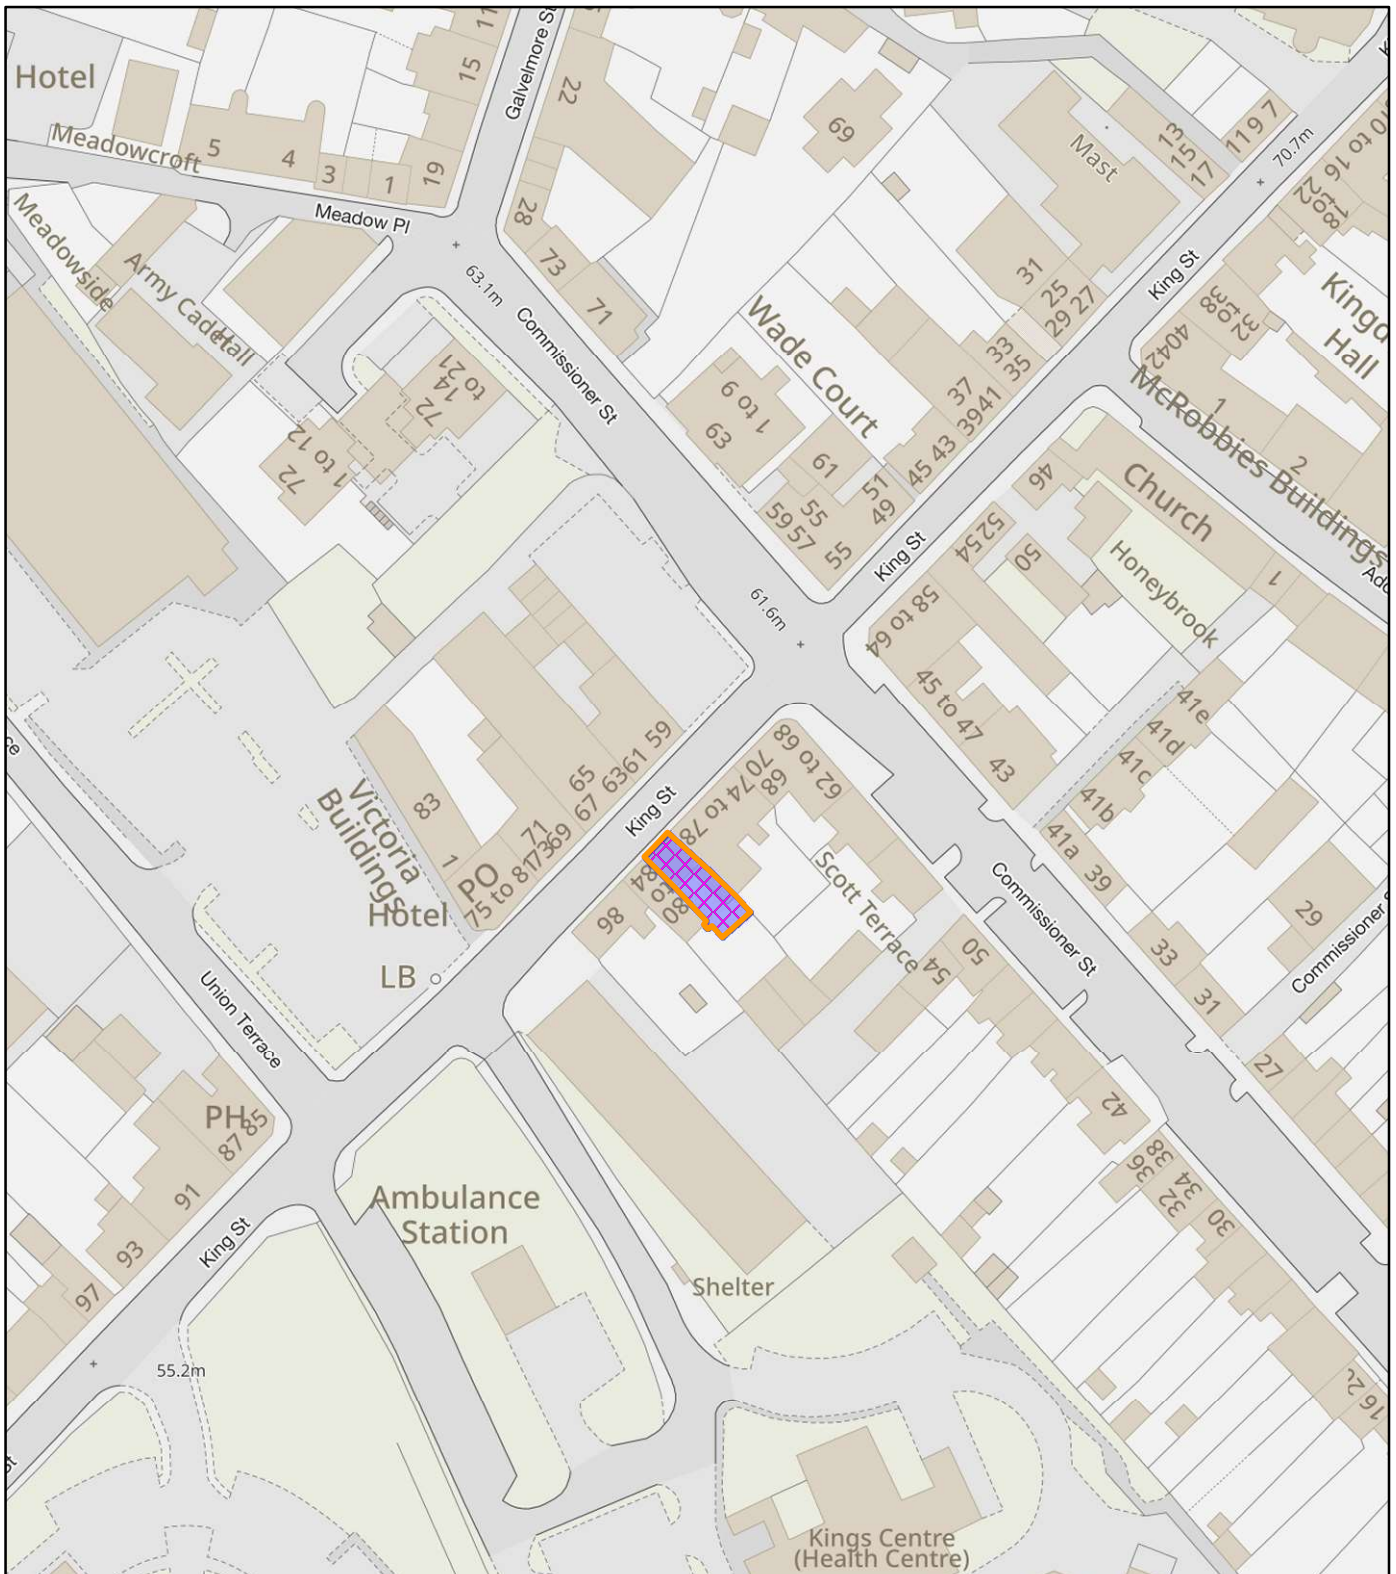

## NEIGHBOUR NOTIFICATION

Location Plan showing planning application site

This map is for Neighbour Notification ONLY. It must not be reproduced or used for any other purpose.

© Crown copyright [and database rights] 2023 OS 100016971. You are permitted to use this data solely to enable you to respond to, or interact with, the organisation that provided you with the data. You are not permitted to copy, sub-licence, distribute or sell any of this data to third parties in any form.