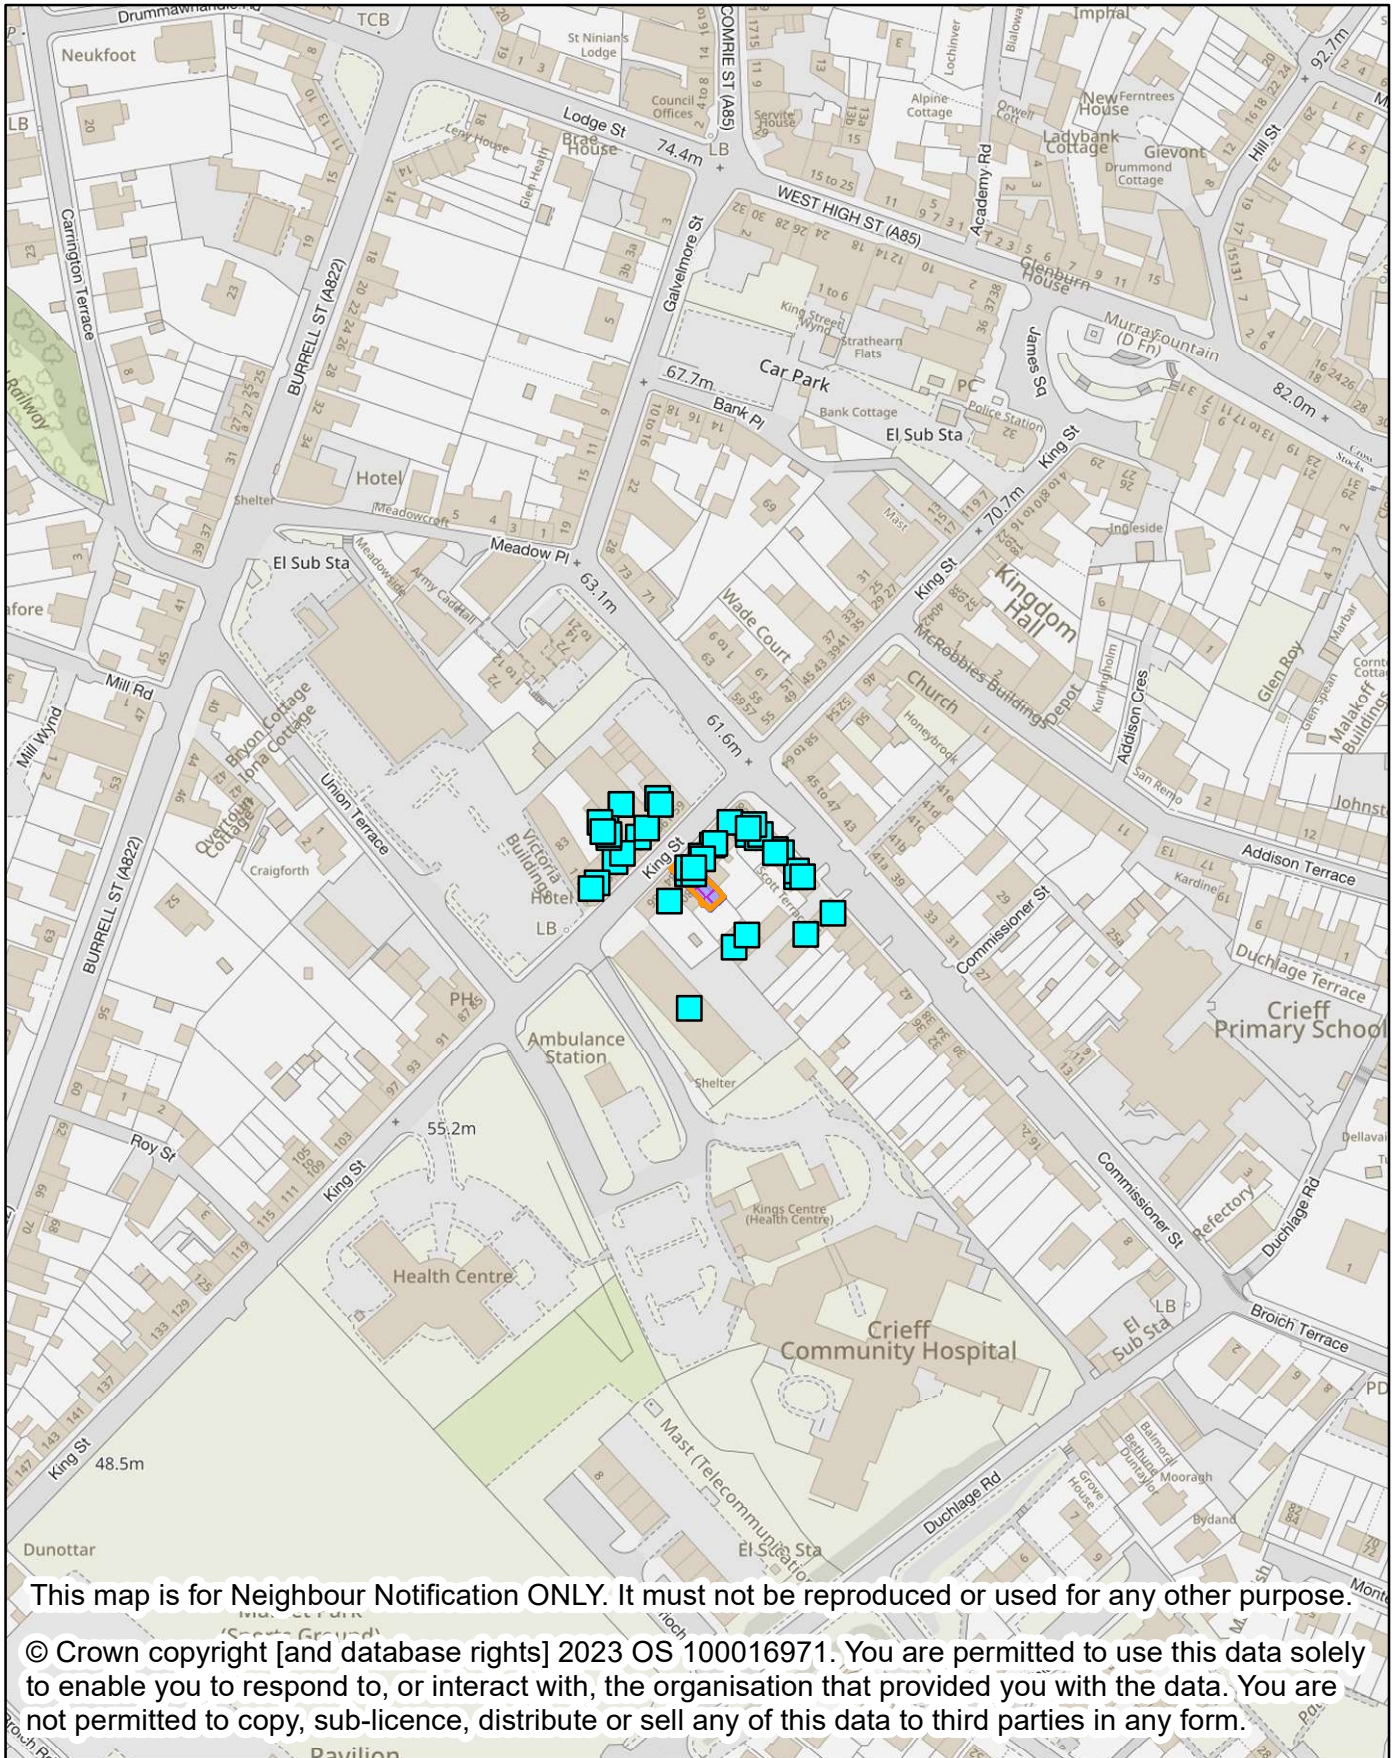

## NEIGHBOUR NOTIFICATION

Location Plan showing planning application site

This map is for Neighbour Notification ONLY. It must not be reproduced or used for any other purpose.

© Crown copyright [and database rights] 2023 OS 100016971. You are permitted to use this data solely to enable you to respond to, or interact with, the organisation that provided you with the data. You are not permitted to copy, sub-licence, distribute or sell any of this data to third parties in any form.