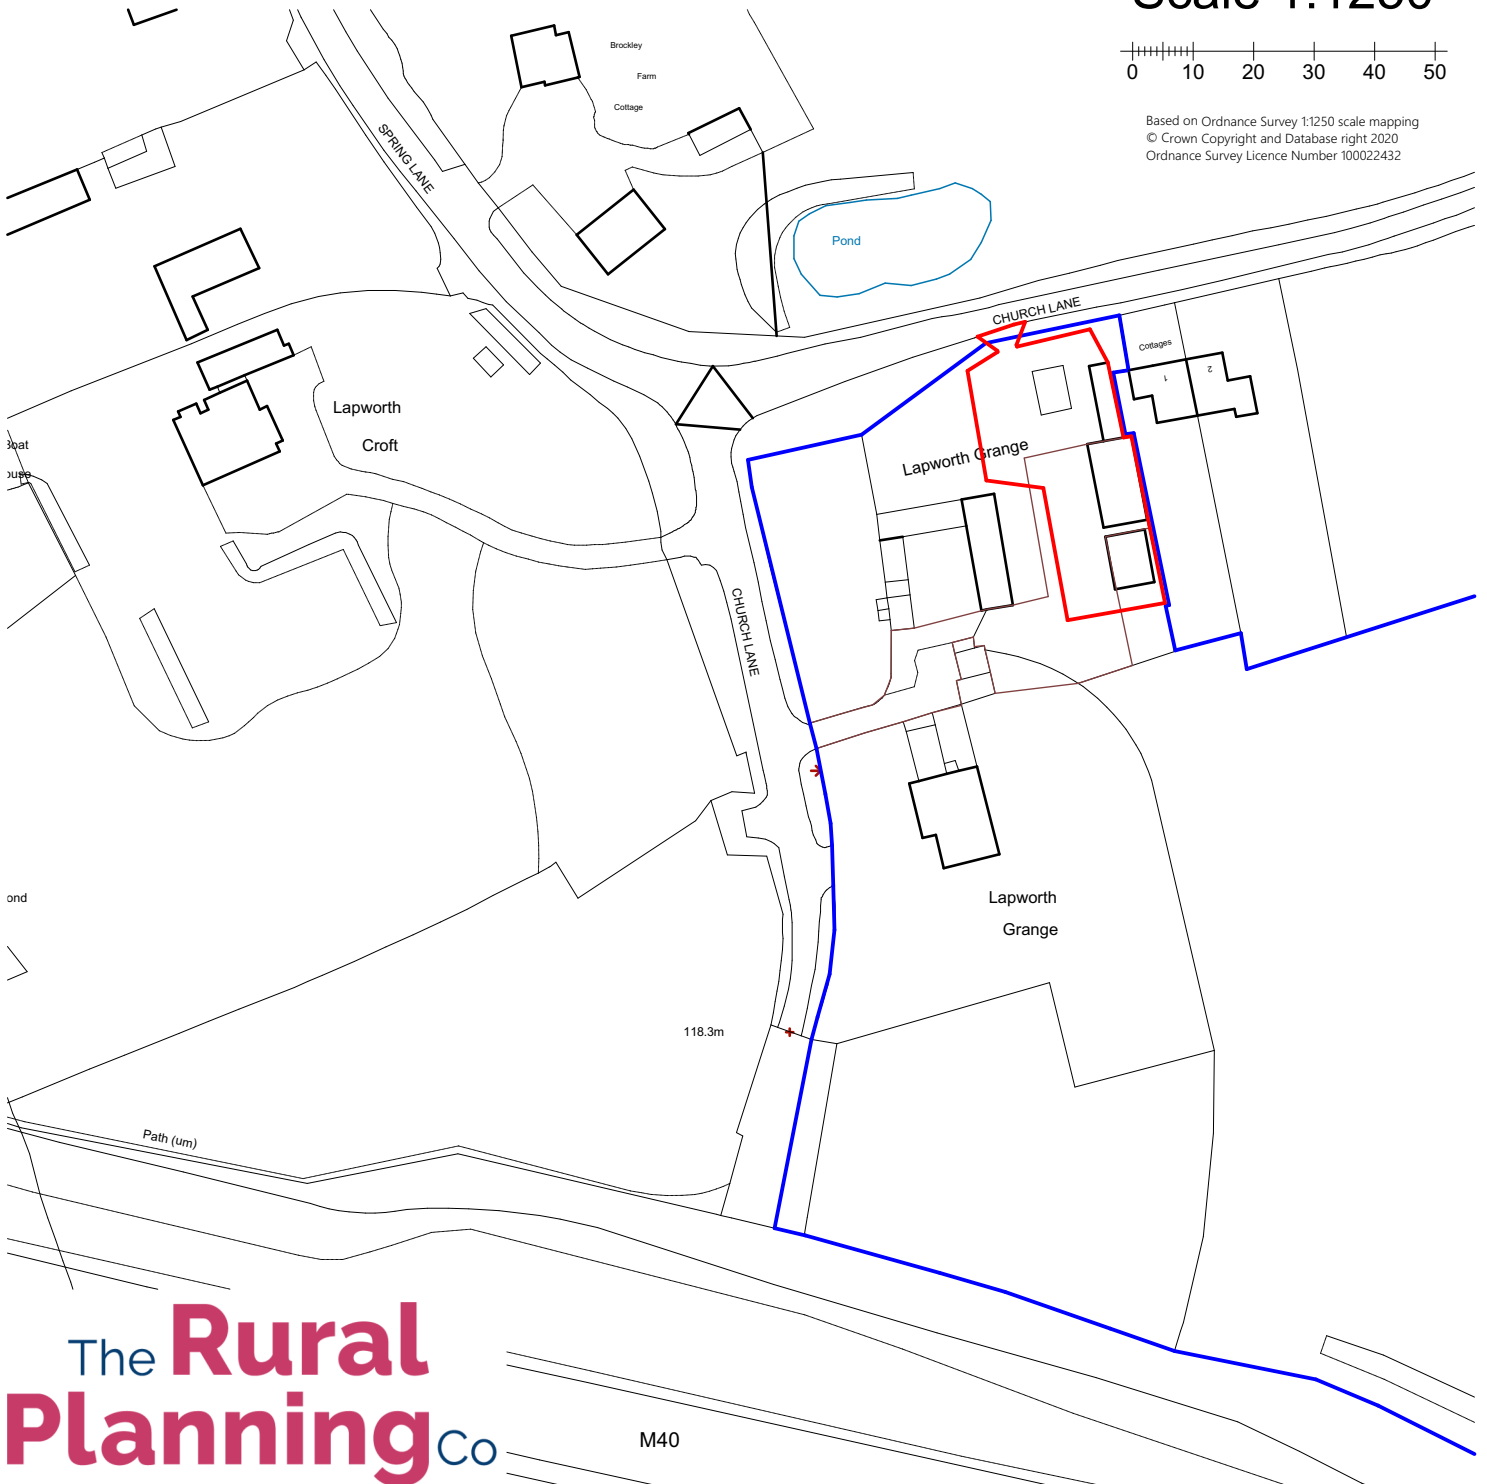

N

Location Plan Scale 1:1250

Based on Ordnance Survey 1:1250 scale mapping
© Crown Copyright and Database right 2020
Ordnance Survey Licence Number 100022432

The Rural Planning Co

M40

Client		Project Description		
Mr R Goode		Class Q Supersede		
Address		Drawing Title		Drawing Scale
Barn at Lapworth Grange		Survey - Location Plan		1:1250 @ A4 Portrait
Lapworth		Drawn by: NA	Checked by: JS	Layout ID
Solihull		Date: October 2023	Date: October 2023	Revision
B94 9NT		J008487-01		