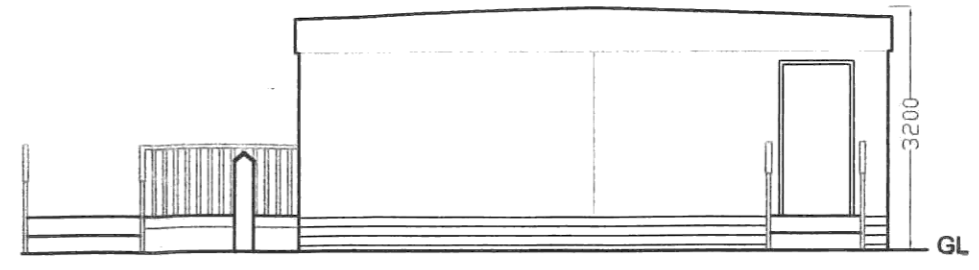

External finish of new classroom to be washroom tiles (18 B 18)
with Marin Grey (18 B 25) approx 450 mm Fascia.

NCC Received 01/09/2023

North Elevation 1:100

South Elevation 1:100