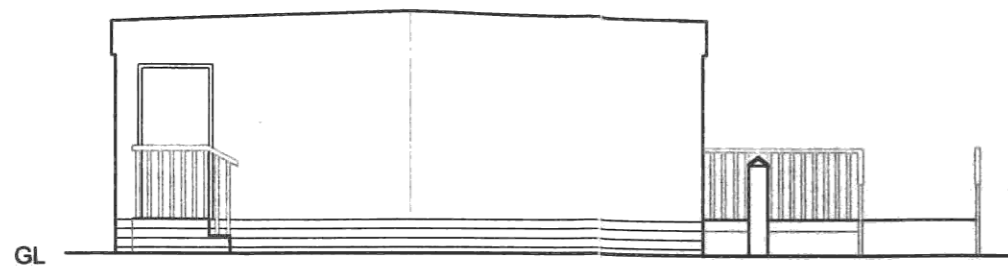

External finish of new classroom to be washroom tiles (18 B 18)
with Marin Grey (18 B 25) approx 450 mm Fascia.

NCC Received 01/09/2023

North Elevation 1:100

South Elevation 1:100