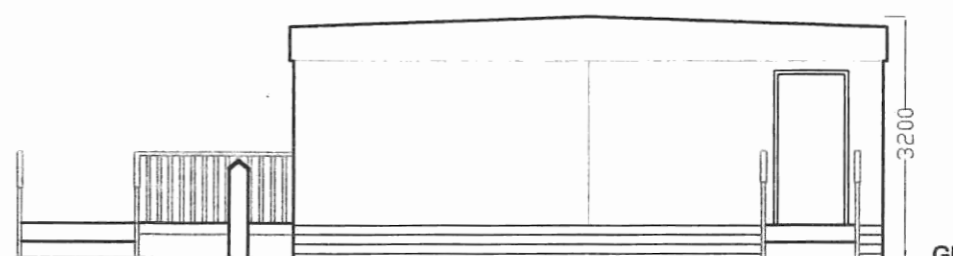

West Elevation 1:100

East Elevation 1:100

External finish of new classroom to be Mushroom sides (10B 19)  
with Marlin Grey (18 B 25) approx 450 mm Fascia.

North Elevation 1:100

South Elevation 1:100