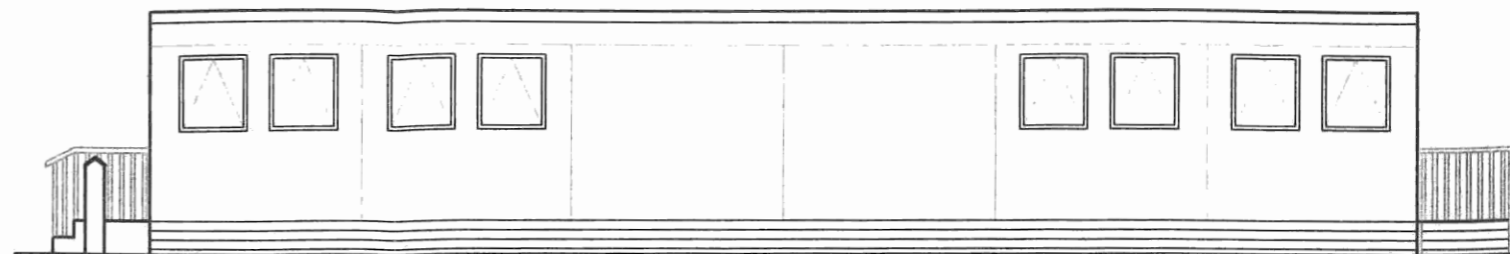

West Elevation 1:100

East Elevation 1:100

External finish of new classroom to be Mushroom sides (10B 19)  
with Marlin Grey (18 B 25) approx 450 mm Fascia.

North Elevation 1:100

South Elevation 1:100