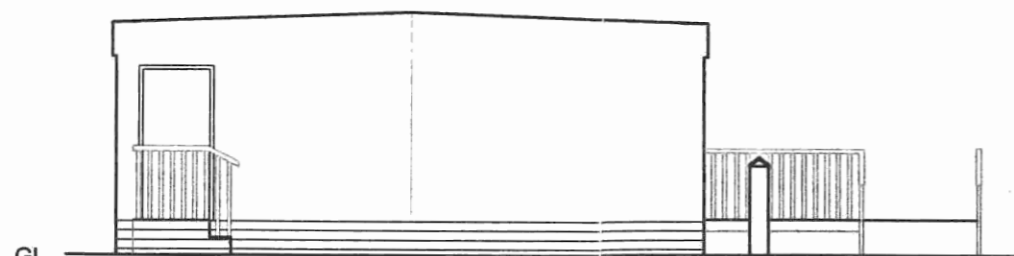

West Elevation 1:100

East Elevation 1:100

External finish of new classroom to be Mushroom sides (10B 19)  
with Marlin Grey (18 B 25) approx 450 mm Fascia.

North Elevation 1:100

South Elevation 1:100