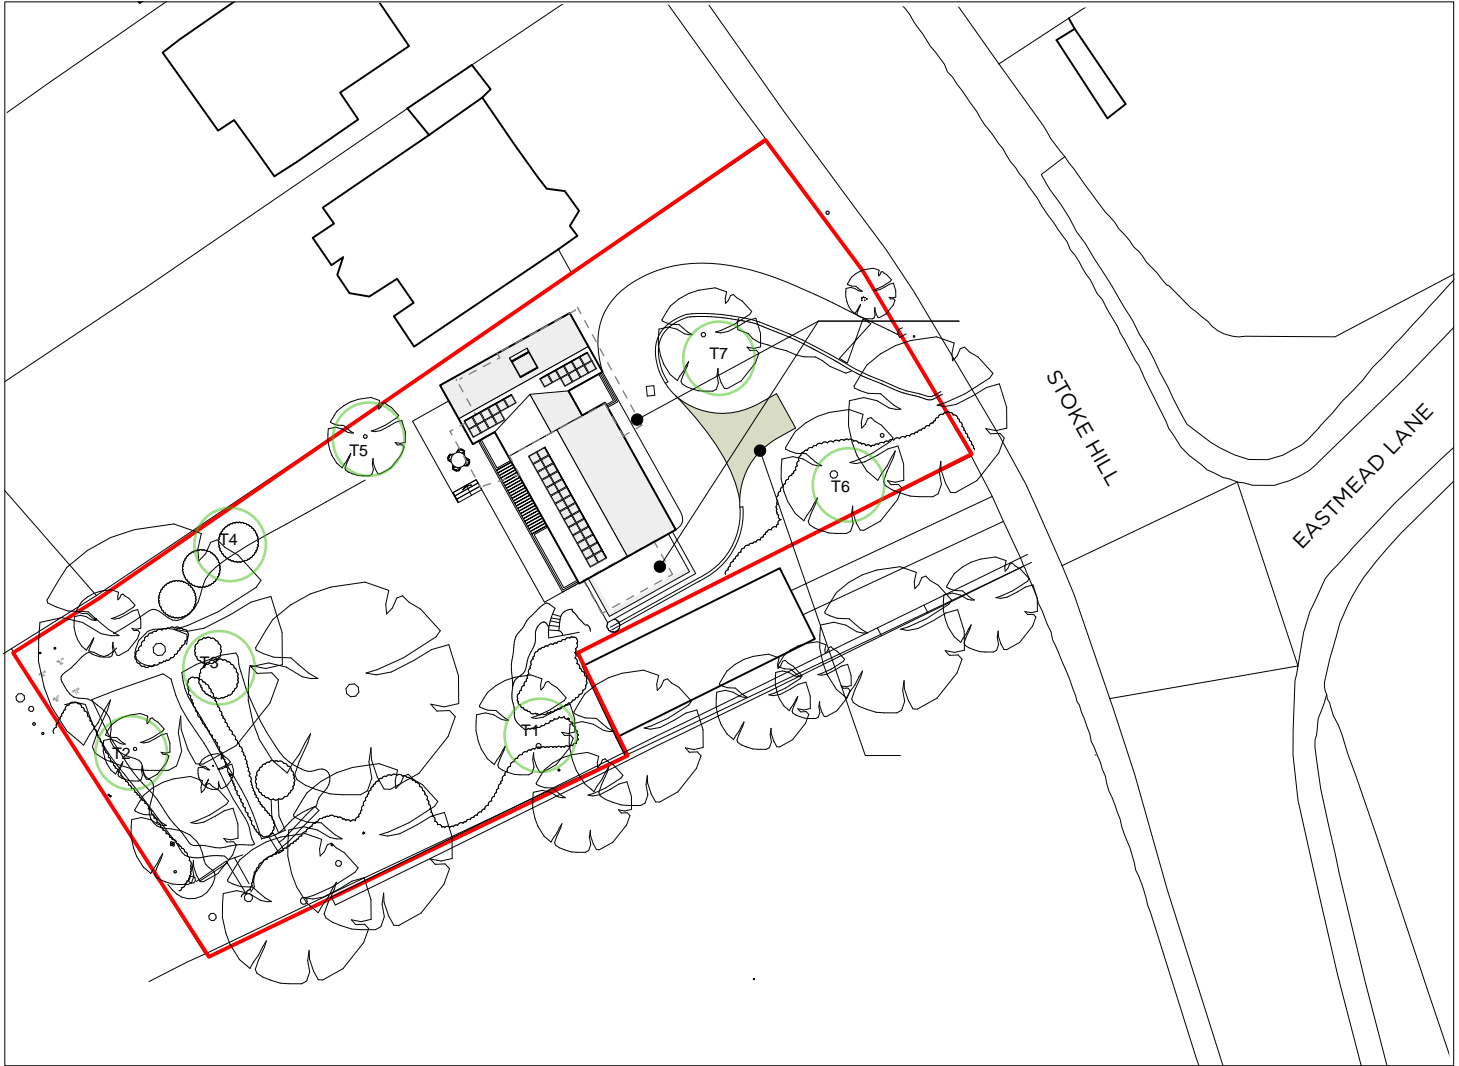

## LOCATION PLAN

Scale @ 1:1250

## SITE LAYOUT PLAN

Scale @ 1:500

rev

project  
39 Stoke Hill  
Bristol  
BS9 1LQ

scale  
varies @ A4

drawing title  
Tree felling plan