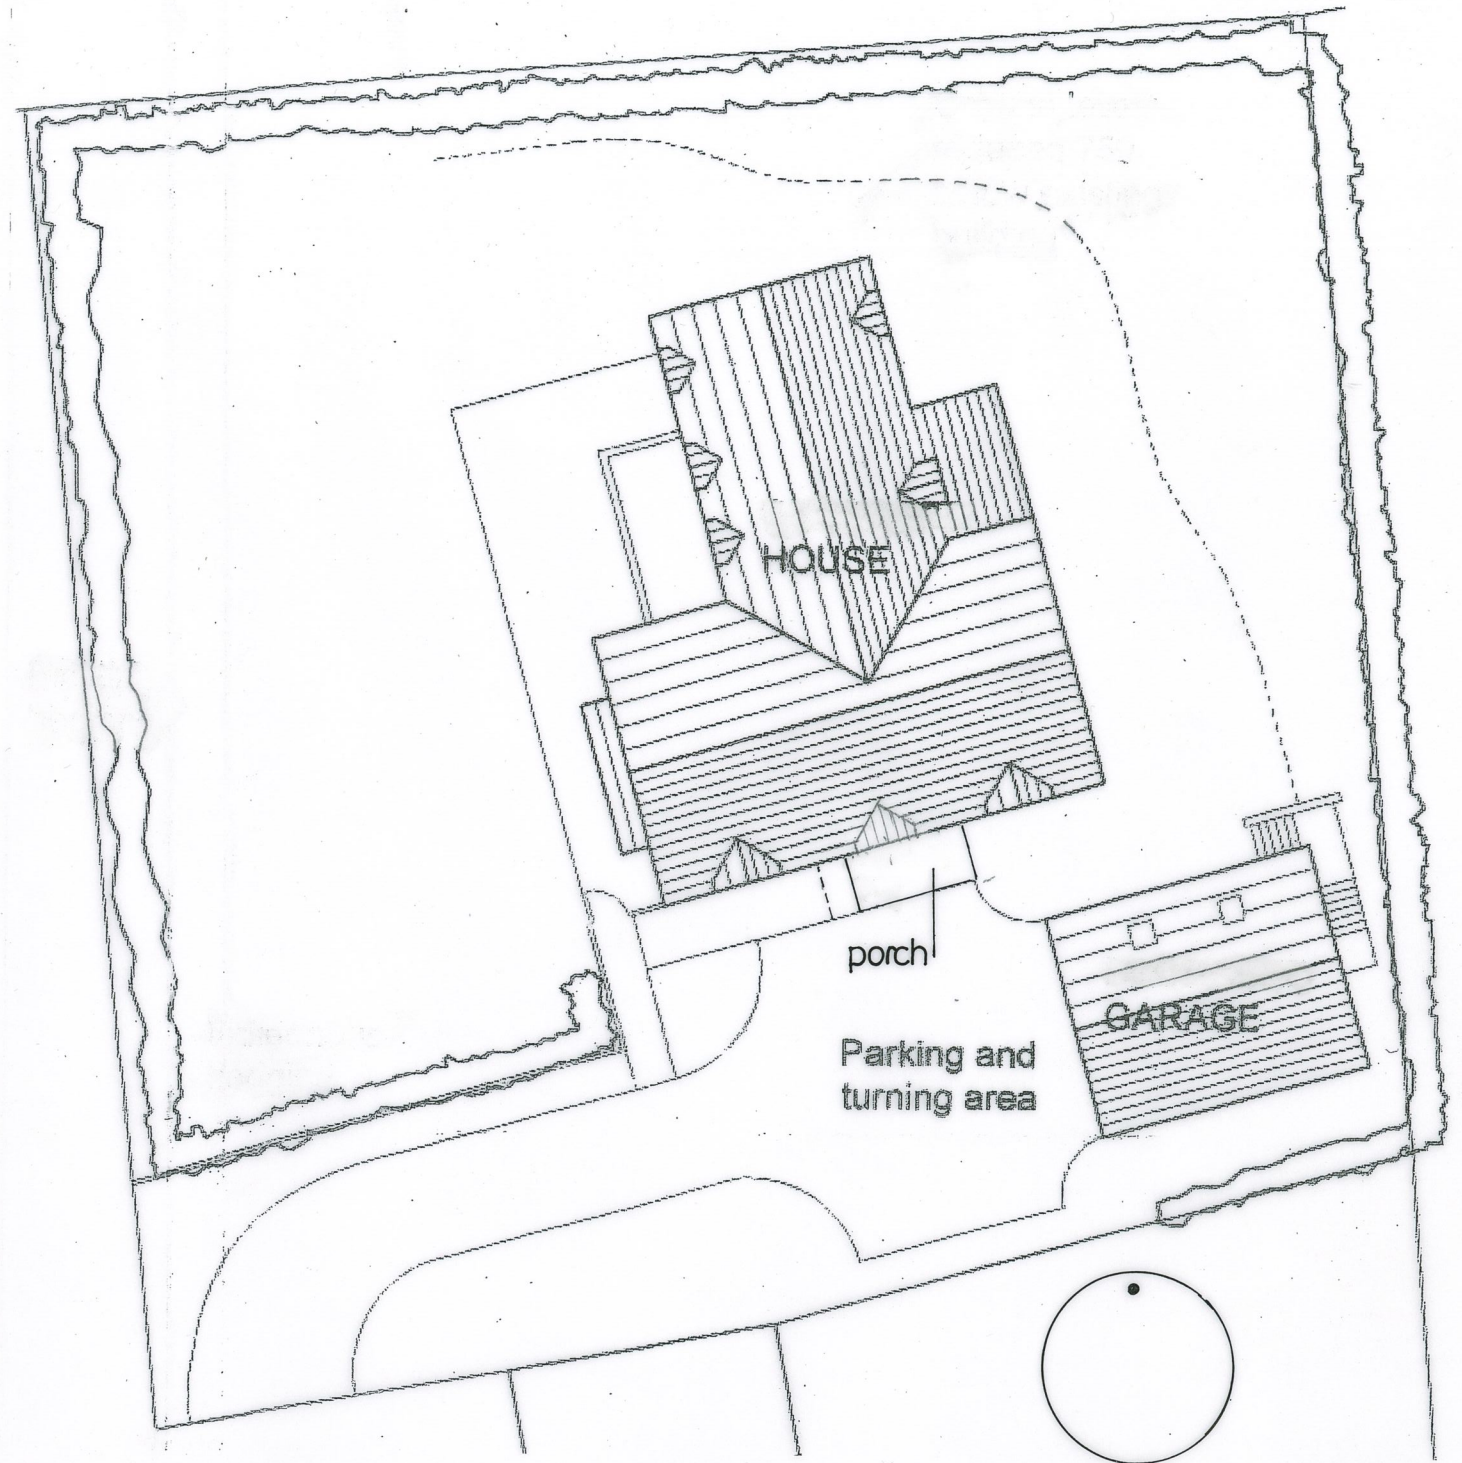

location plan

1:1250

site plan

1:200

ian slater architectural design

ian slater M.C.I.A.T
 tel: (01844) 260860
 ian@ianslater.com
 www.ianslater.com

job porch
 tree tops
 easington
 bucks
 title site & location plan

scale @ A3 1:200/1250

job no. 1690

dwg no. 02