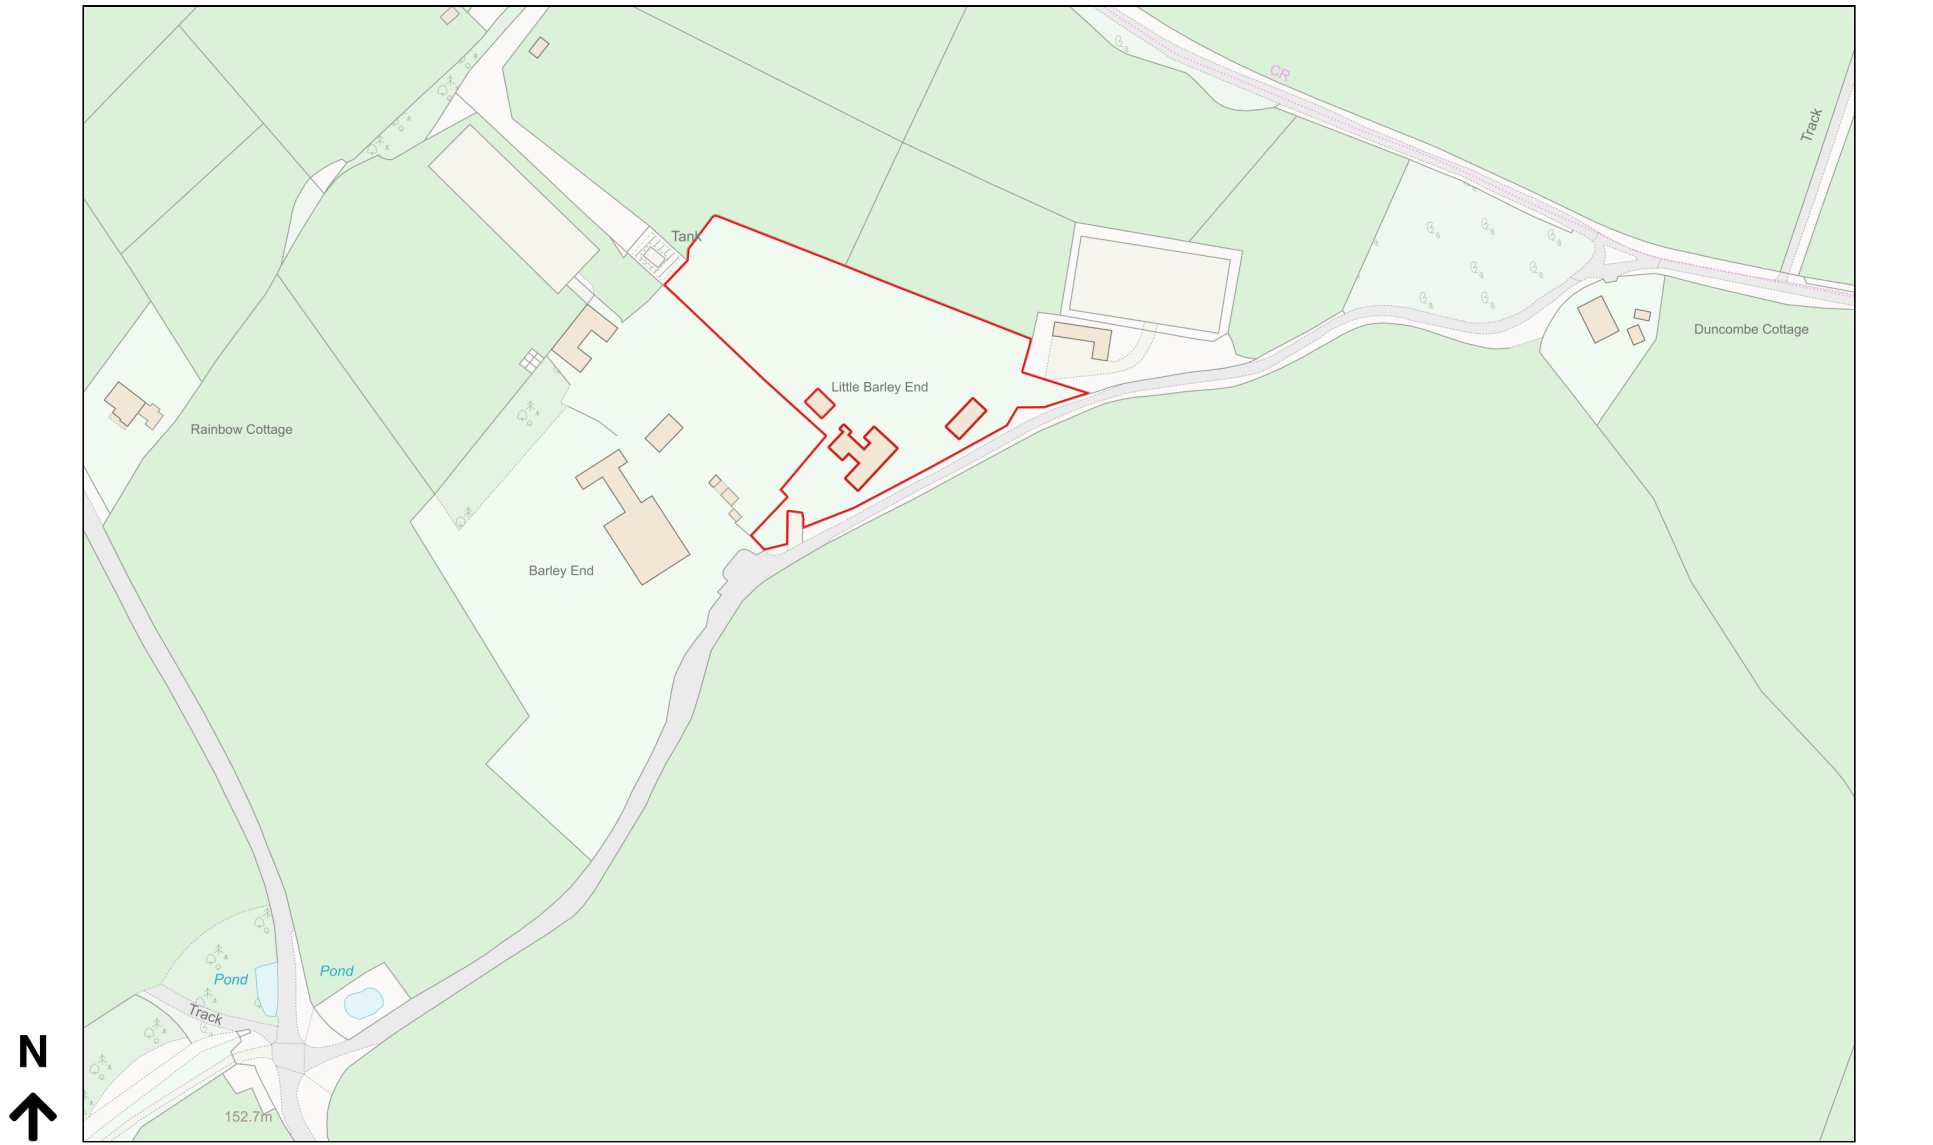

Location Plan

Site Address: Little Barley End, Stocks Road, Pitstone, HP23 5RZ

Date Produced: 18-Oct-2023

Scale: 1:2500 @A4

Planning Portal Reference: PP-12531958v1