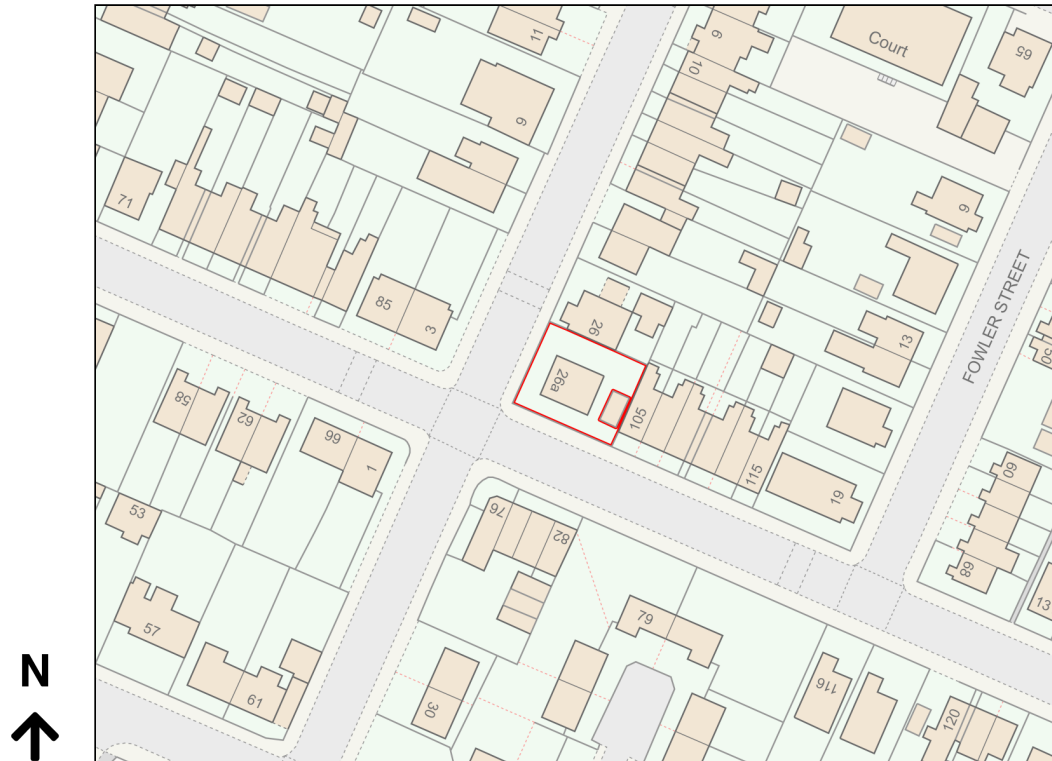

Location Plan

Site Address: 26a, Victoria Street North, Old Whittington, S41 9DW

Date Produced: 31-Oct-2023

Scale: 1:1250 @A4

Planning Portal Reference: PP-12568396v1