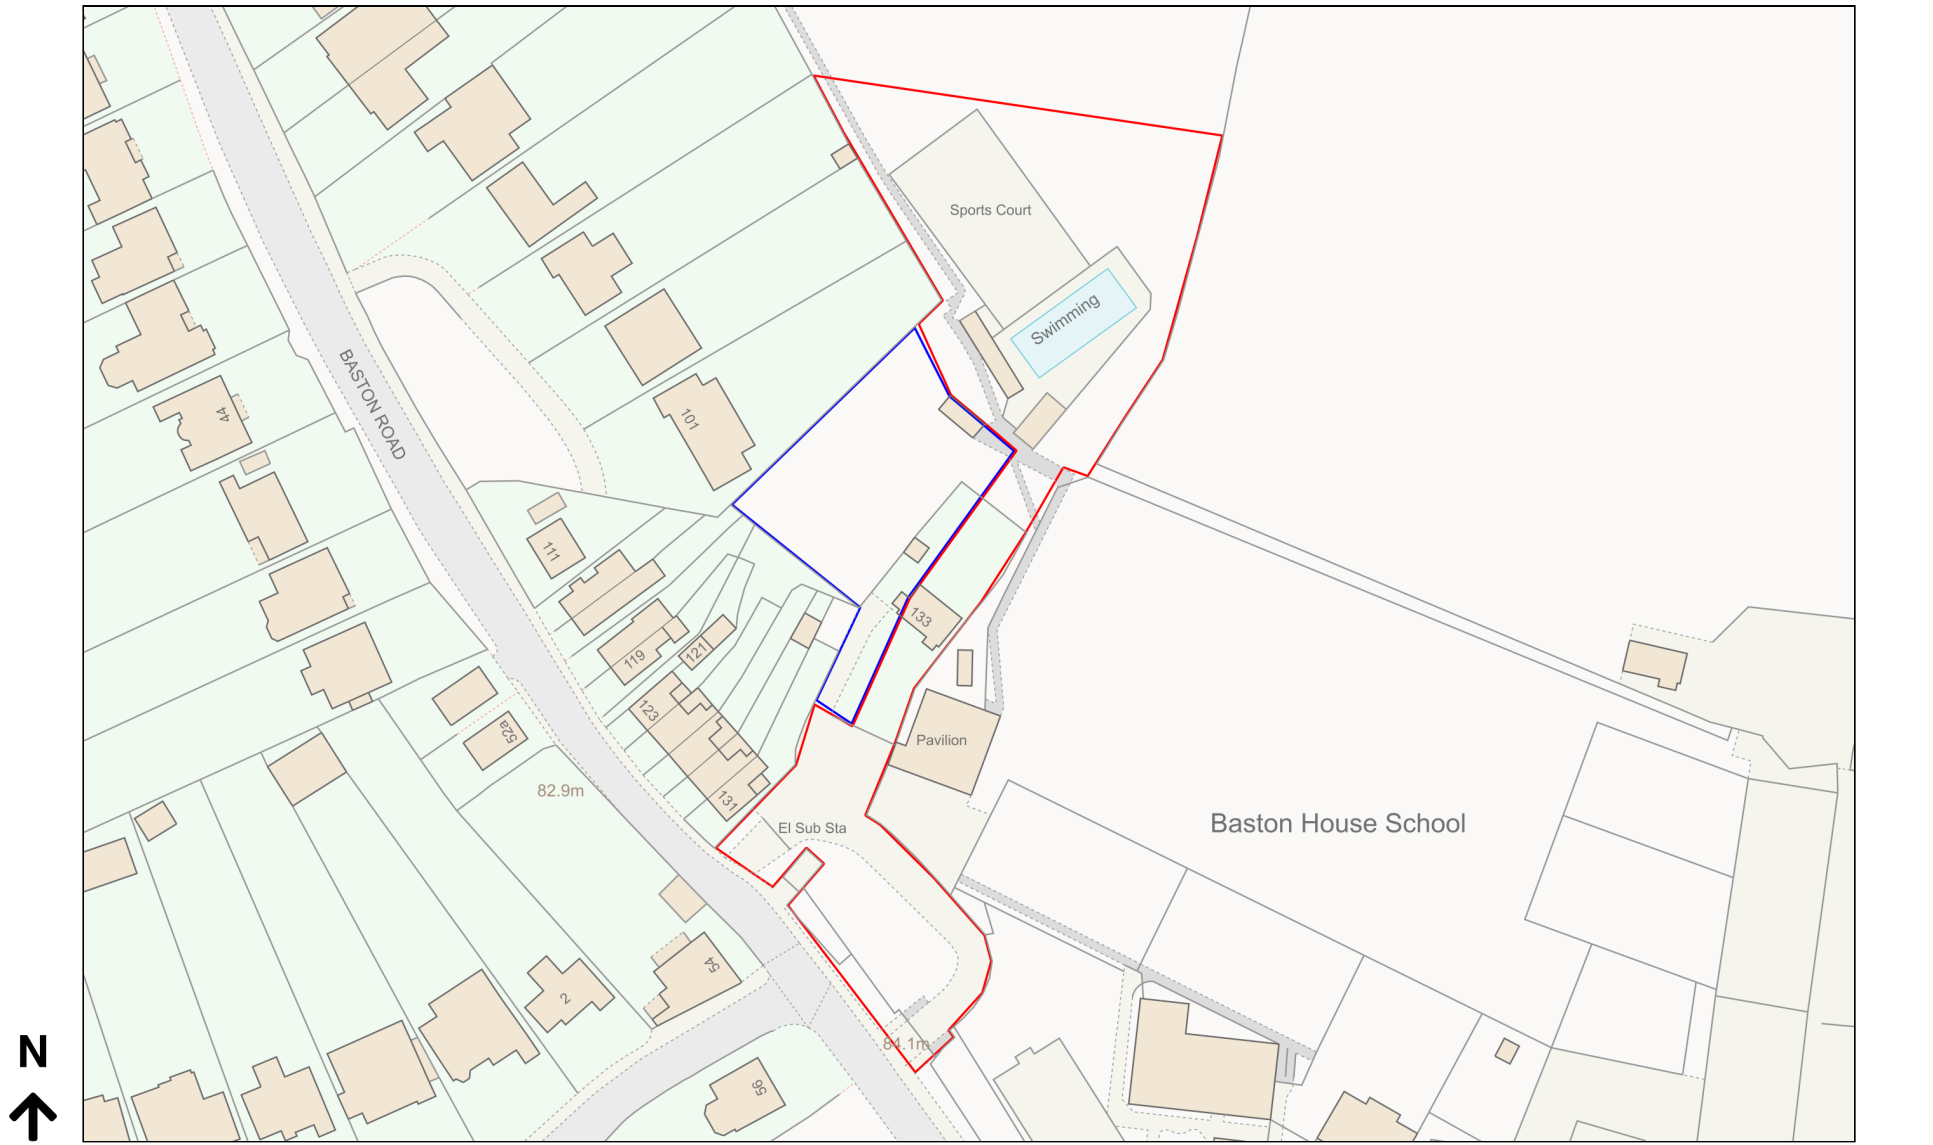

Location Plan

Site Address: 133, Baston Road, Hayes, Bromley, BR2 7BS

Date Produced: 03-Oct-2023

Scale: 1:1250 @A4

Planning Portal Reference: PP-12487079v1