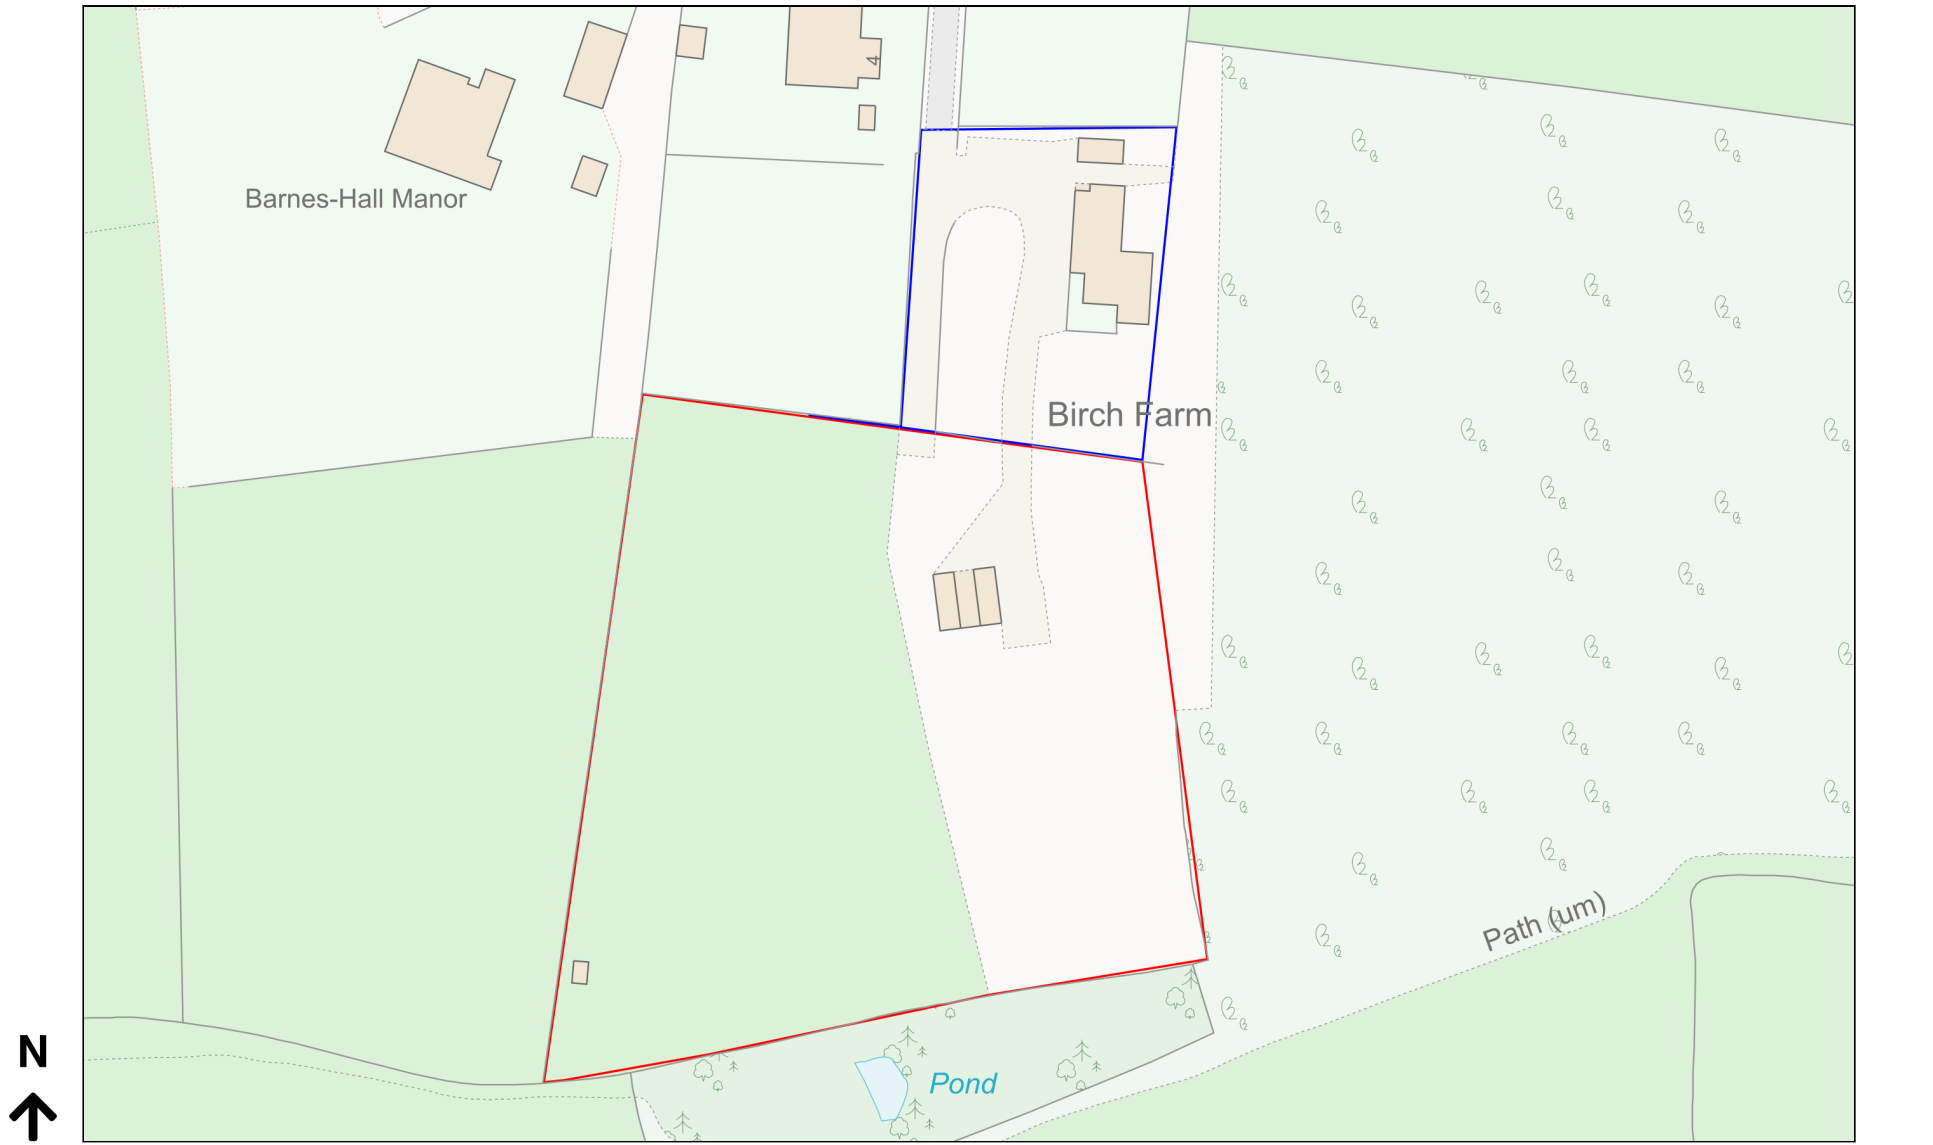

Location Plan

Site Address: Easting: 534176 Northing: 206558

Date Produced: 16-Oct-2023

Scale: 1:1250 @A4

Planning Portal Reference: PP-12509729v1