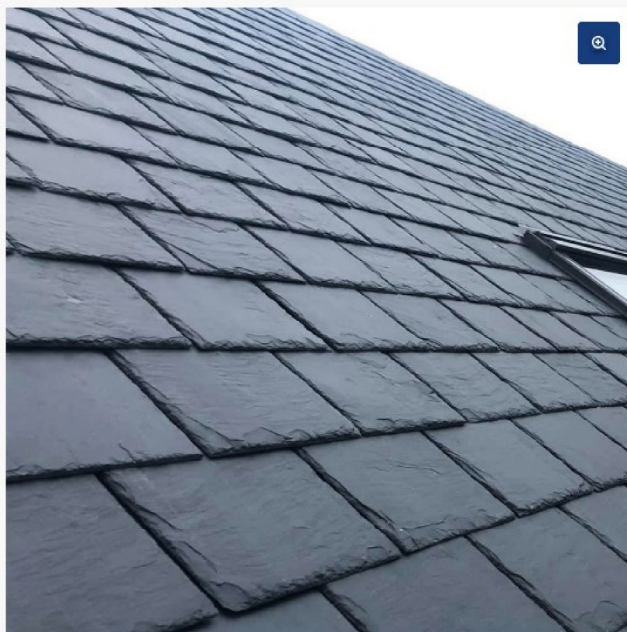

NO BRANCH SELECTED
Please select your branch

What are you looking for?

ADVICE

SIGN IN

BASKET
£0.00

FREE Kitchen Design

FREE Bathroom Design

Apply For An Account
£1000 credit limit*

Free Kitchen Design
Book an appointment today

HOME BUILDING MATERIALS ROOFING & ROOFLINE SLATE TILES RECLAIMED 16" X 10" (406MM X 254MM) SLATE TILE

Reclaimed 16" x 10" (406mm X 254mm) Slate Tile

Product code: B009316

FREE Delivery* available
Restrictions apply

SIGN IN

or

SELECT BRANCH

to see available stock and prices

Description

Reclaimed roof slates come in many different sizes, 16x10 is a very popular roof slate with many houses having been roofed in that size slate. The roof slates would have been quarried in Wales many years ago and were used for roofing properties all over the UK. With many of the Welsh quarries closed, many customers are turning to reclaimed slates to match in with their properties

FEEDBACK