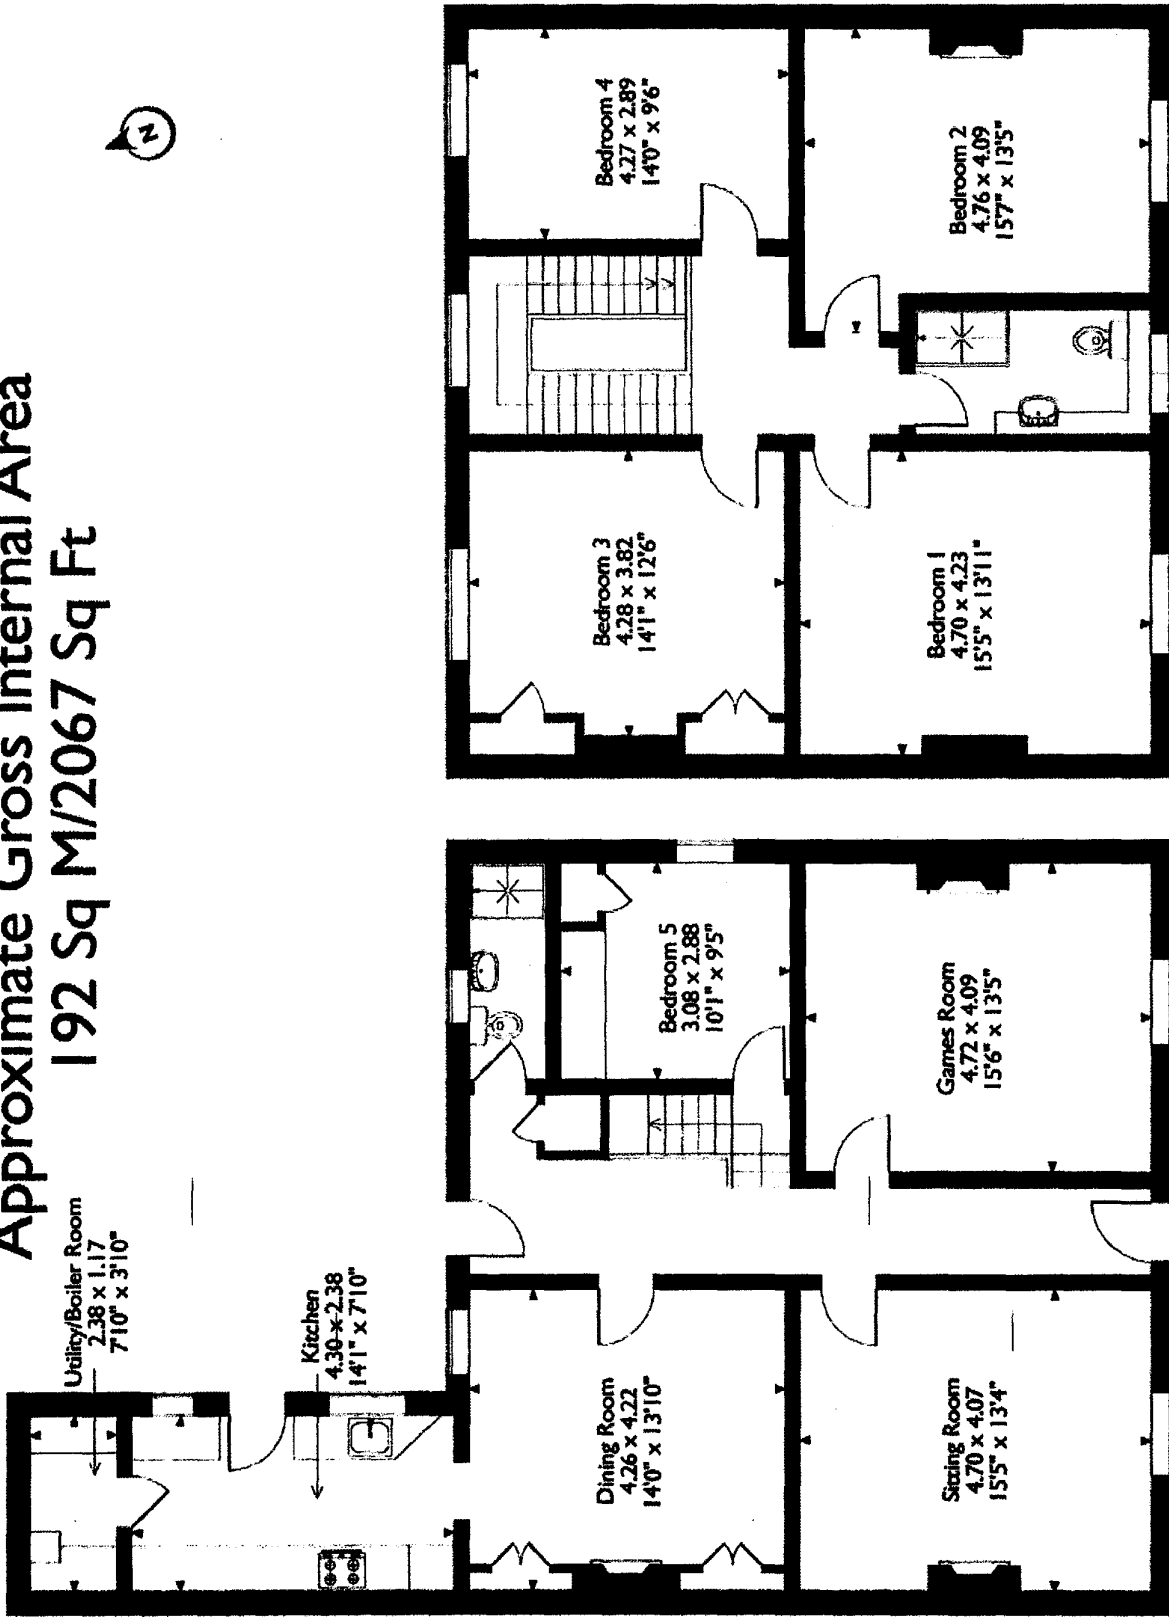

17 Penleys Grove Street, York, North Yorkshire
 Approximate Gross Internal Area
 192 Sq M/2067 Sq Ft

Ground Floor

First Floor

Please note that the location of doors, windows and other items are approximate and this floorplan is to be used for illustrative purposes only. Unauthorized reproduction is prohibited.