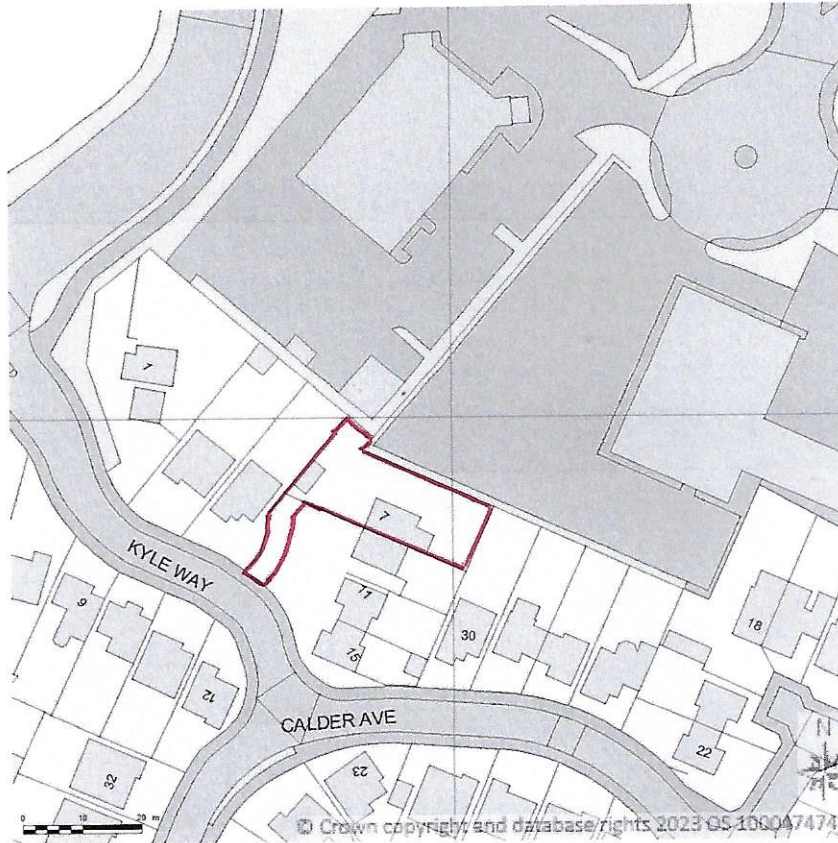

SITE LOCATION PLAN

AREA 2 HA

SCALE: 1:1250 on A4

CENTRE COORDINATES: 456796 , 453899

Supplied by Streetwise Maps Ltd

www.streetwise.net

Licence No: 100047474

08:48:21 27/10/2023