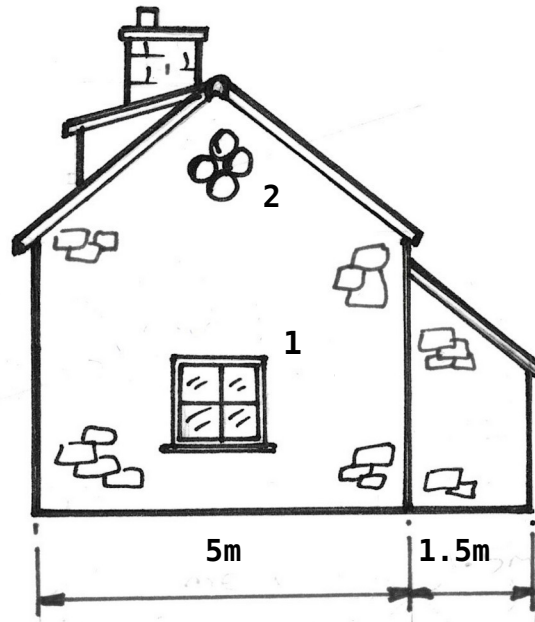

# Proposed Rear Elevation

Stone facing to match 18th century farmhouse  
Feature (1) is the original window from the existing building which will limit the visual difference of the building once the extension is complete.  
Feature (2) is a decorative bird box to promote bio diversity  
Single story "lean to" style addition to give additional living and storage for the family

1:100