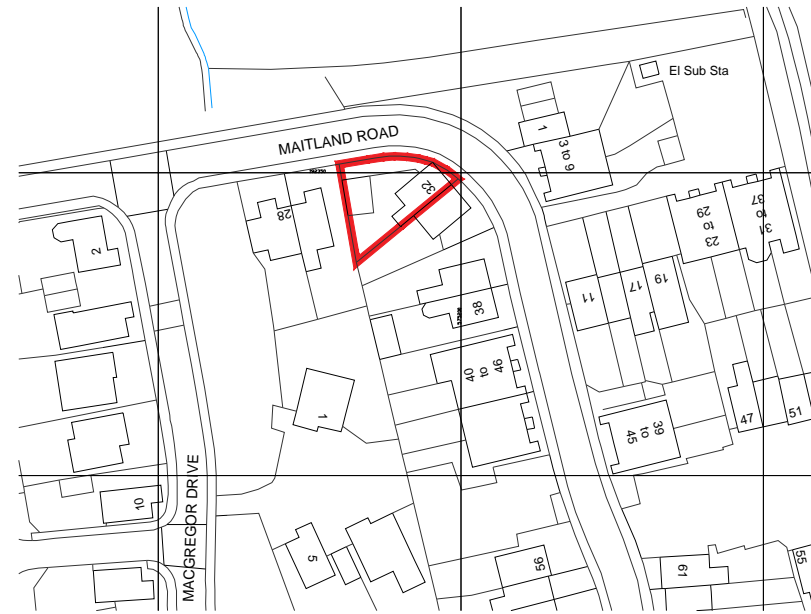

BLOCK PLAN

LOCATION PLAN

Drawing Title: Ex Location / Block Plan
 Site Address: 32 Maitland Road, Wickford

Date: 17.09.23 Drawn By: IAB

Scale: 1:1250 & 1:500 @A3

Stage: Planning

Dwg No: SL23.07.451-10