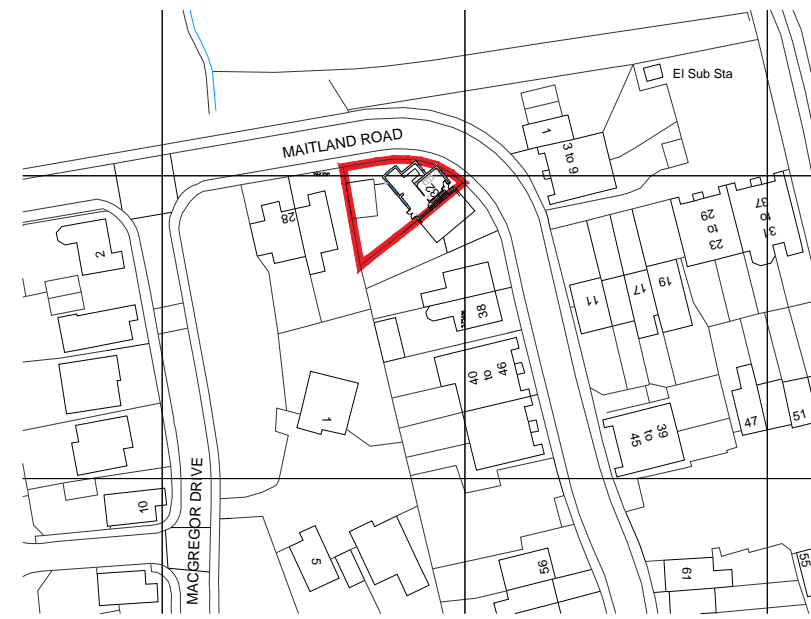

BLOCK PLAN

LOCATION PLAN

Drawing Title: Proposed Location / Block Plan
 Site Address: 32 Maitland road, Wickford

Date: 17.04.23 Drawn By: IAB

Scale: 1:1250 & 1:500 @A3

Stage: Planning

Dwg No: SL23.07.451-11