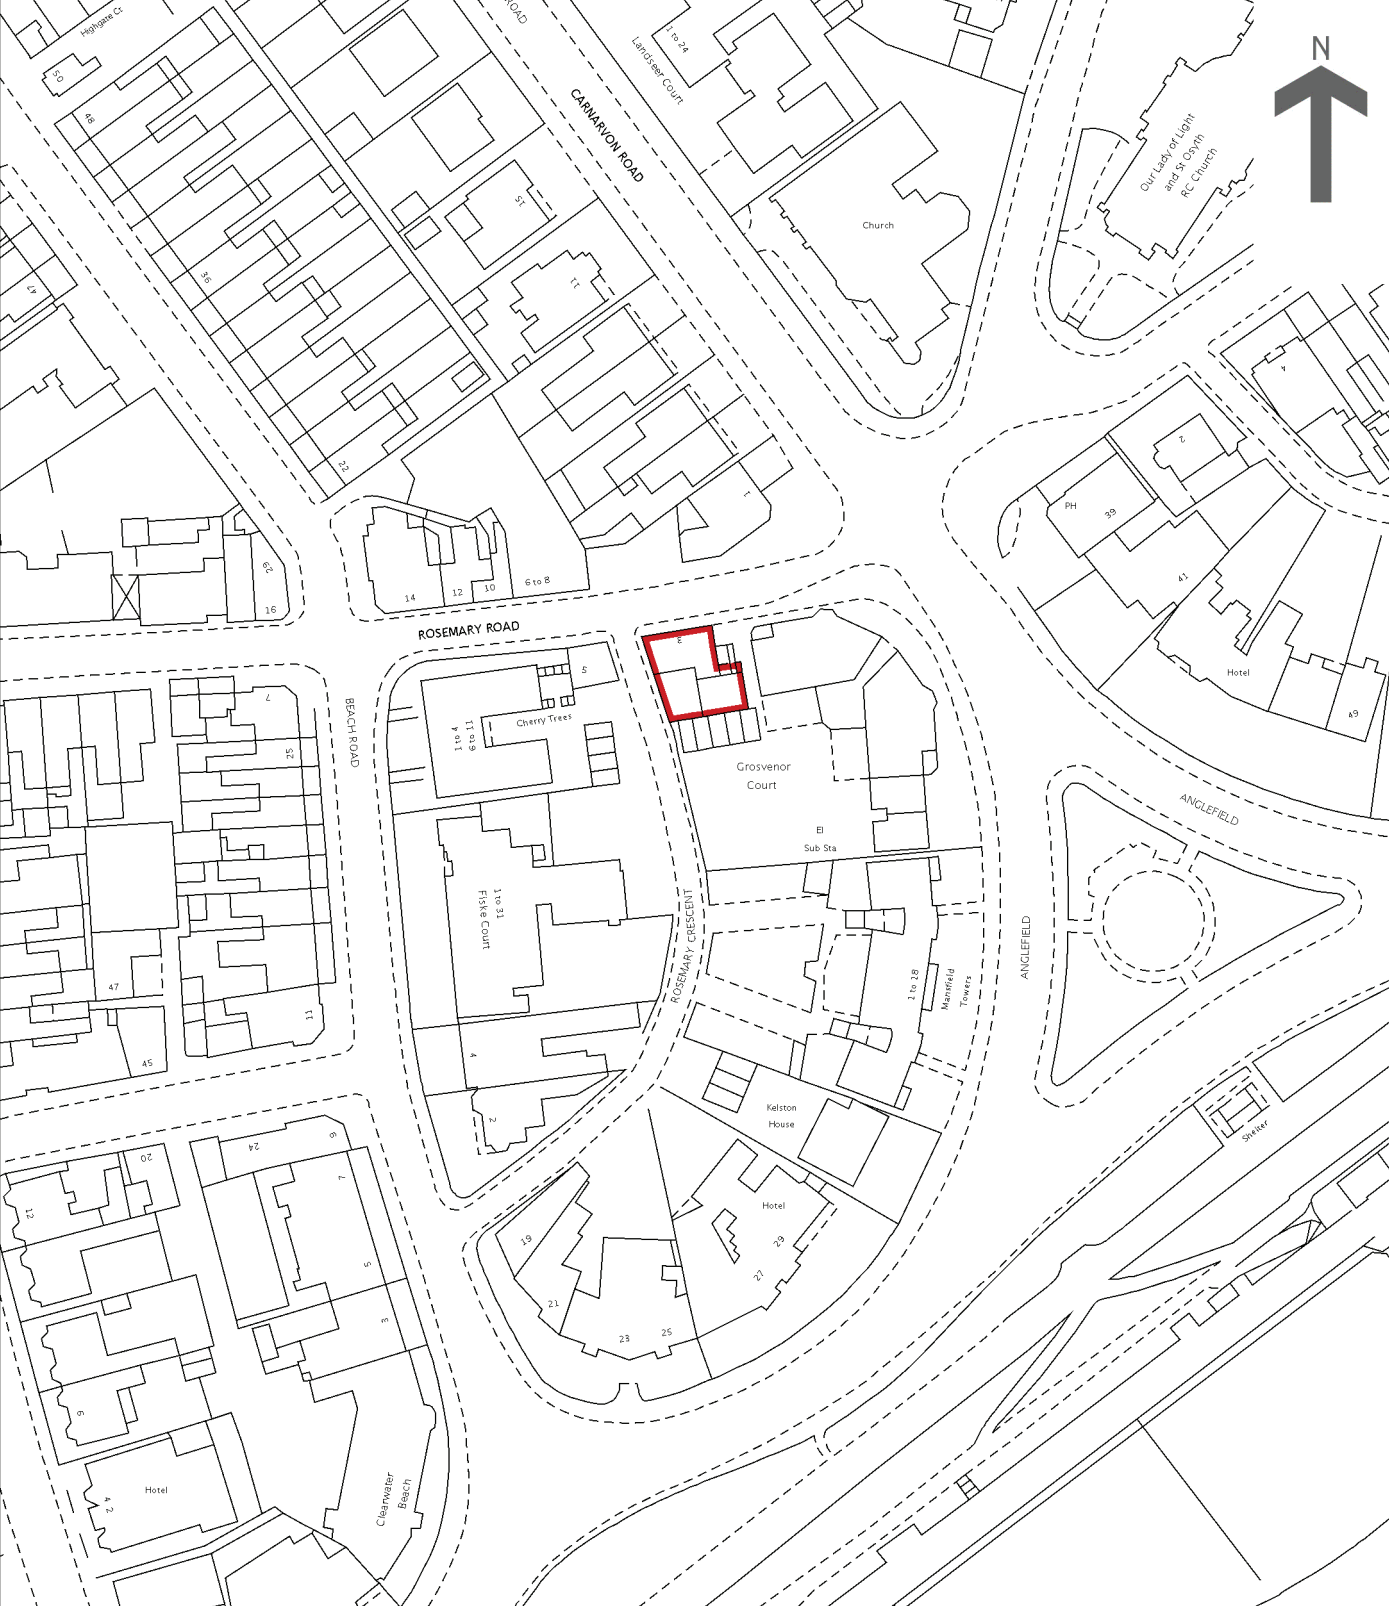

HM Land Registry Current title plan

Title number **EX654416**
Ordnance Survey map reference **TM1714NE**
Scale **1:1250**
Administrative area **Essex : Tendring**

© Crown Copyright. Produced by HM Land Registry. Reproduction in whole or in part is prohibited without the prior written permission of Ordnance Survey. Licence Number 100026316.

This is a copy of the title plan on 27 MAR 2018 at 08:18:21. This copy does not take account of any application made after that time even if still pending in HM Land Registry when this copy was issued.