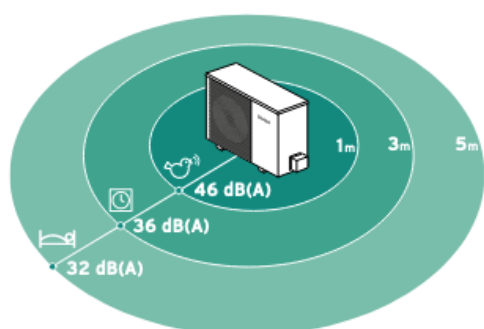

Sound power

Model	Sound Power Level A7/W55	Sound Pressure Level		
		1m distance	3m distance	5m distance
aroTHERM plus 3.5kW	54 dB	46 dB(A)	36 dB(A)	32 dB(A)
aroTHERM plus 5kW	54 dB	46 dB(A)	36 dB(A)	32 dB(A)
aroTHERM plus 7kW	55 dB	47 dB(A)	37 dB(A)	33 dB(A)
aroTHERM plus 10kW	60 dB	52 dB(A)	42 dB(A)	38 dB(A)
aroTHERM plus 12kW	60 dB	52 dB(A)	42 dB(A)	38 dB(A)