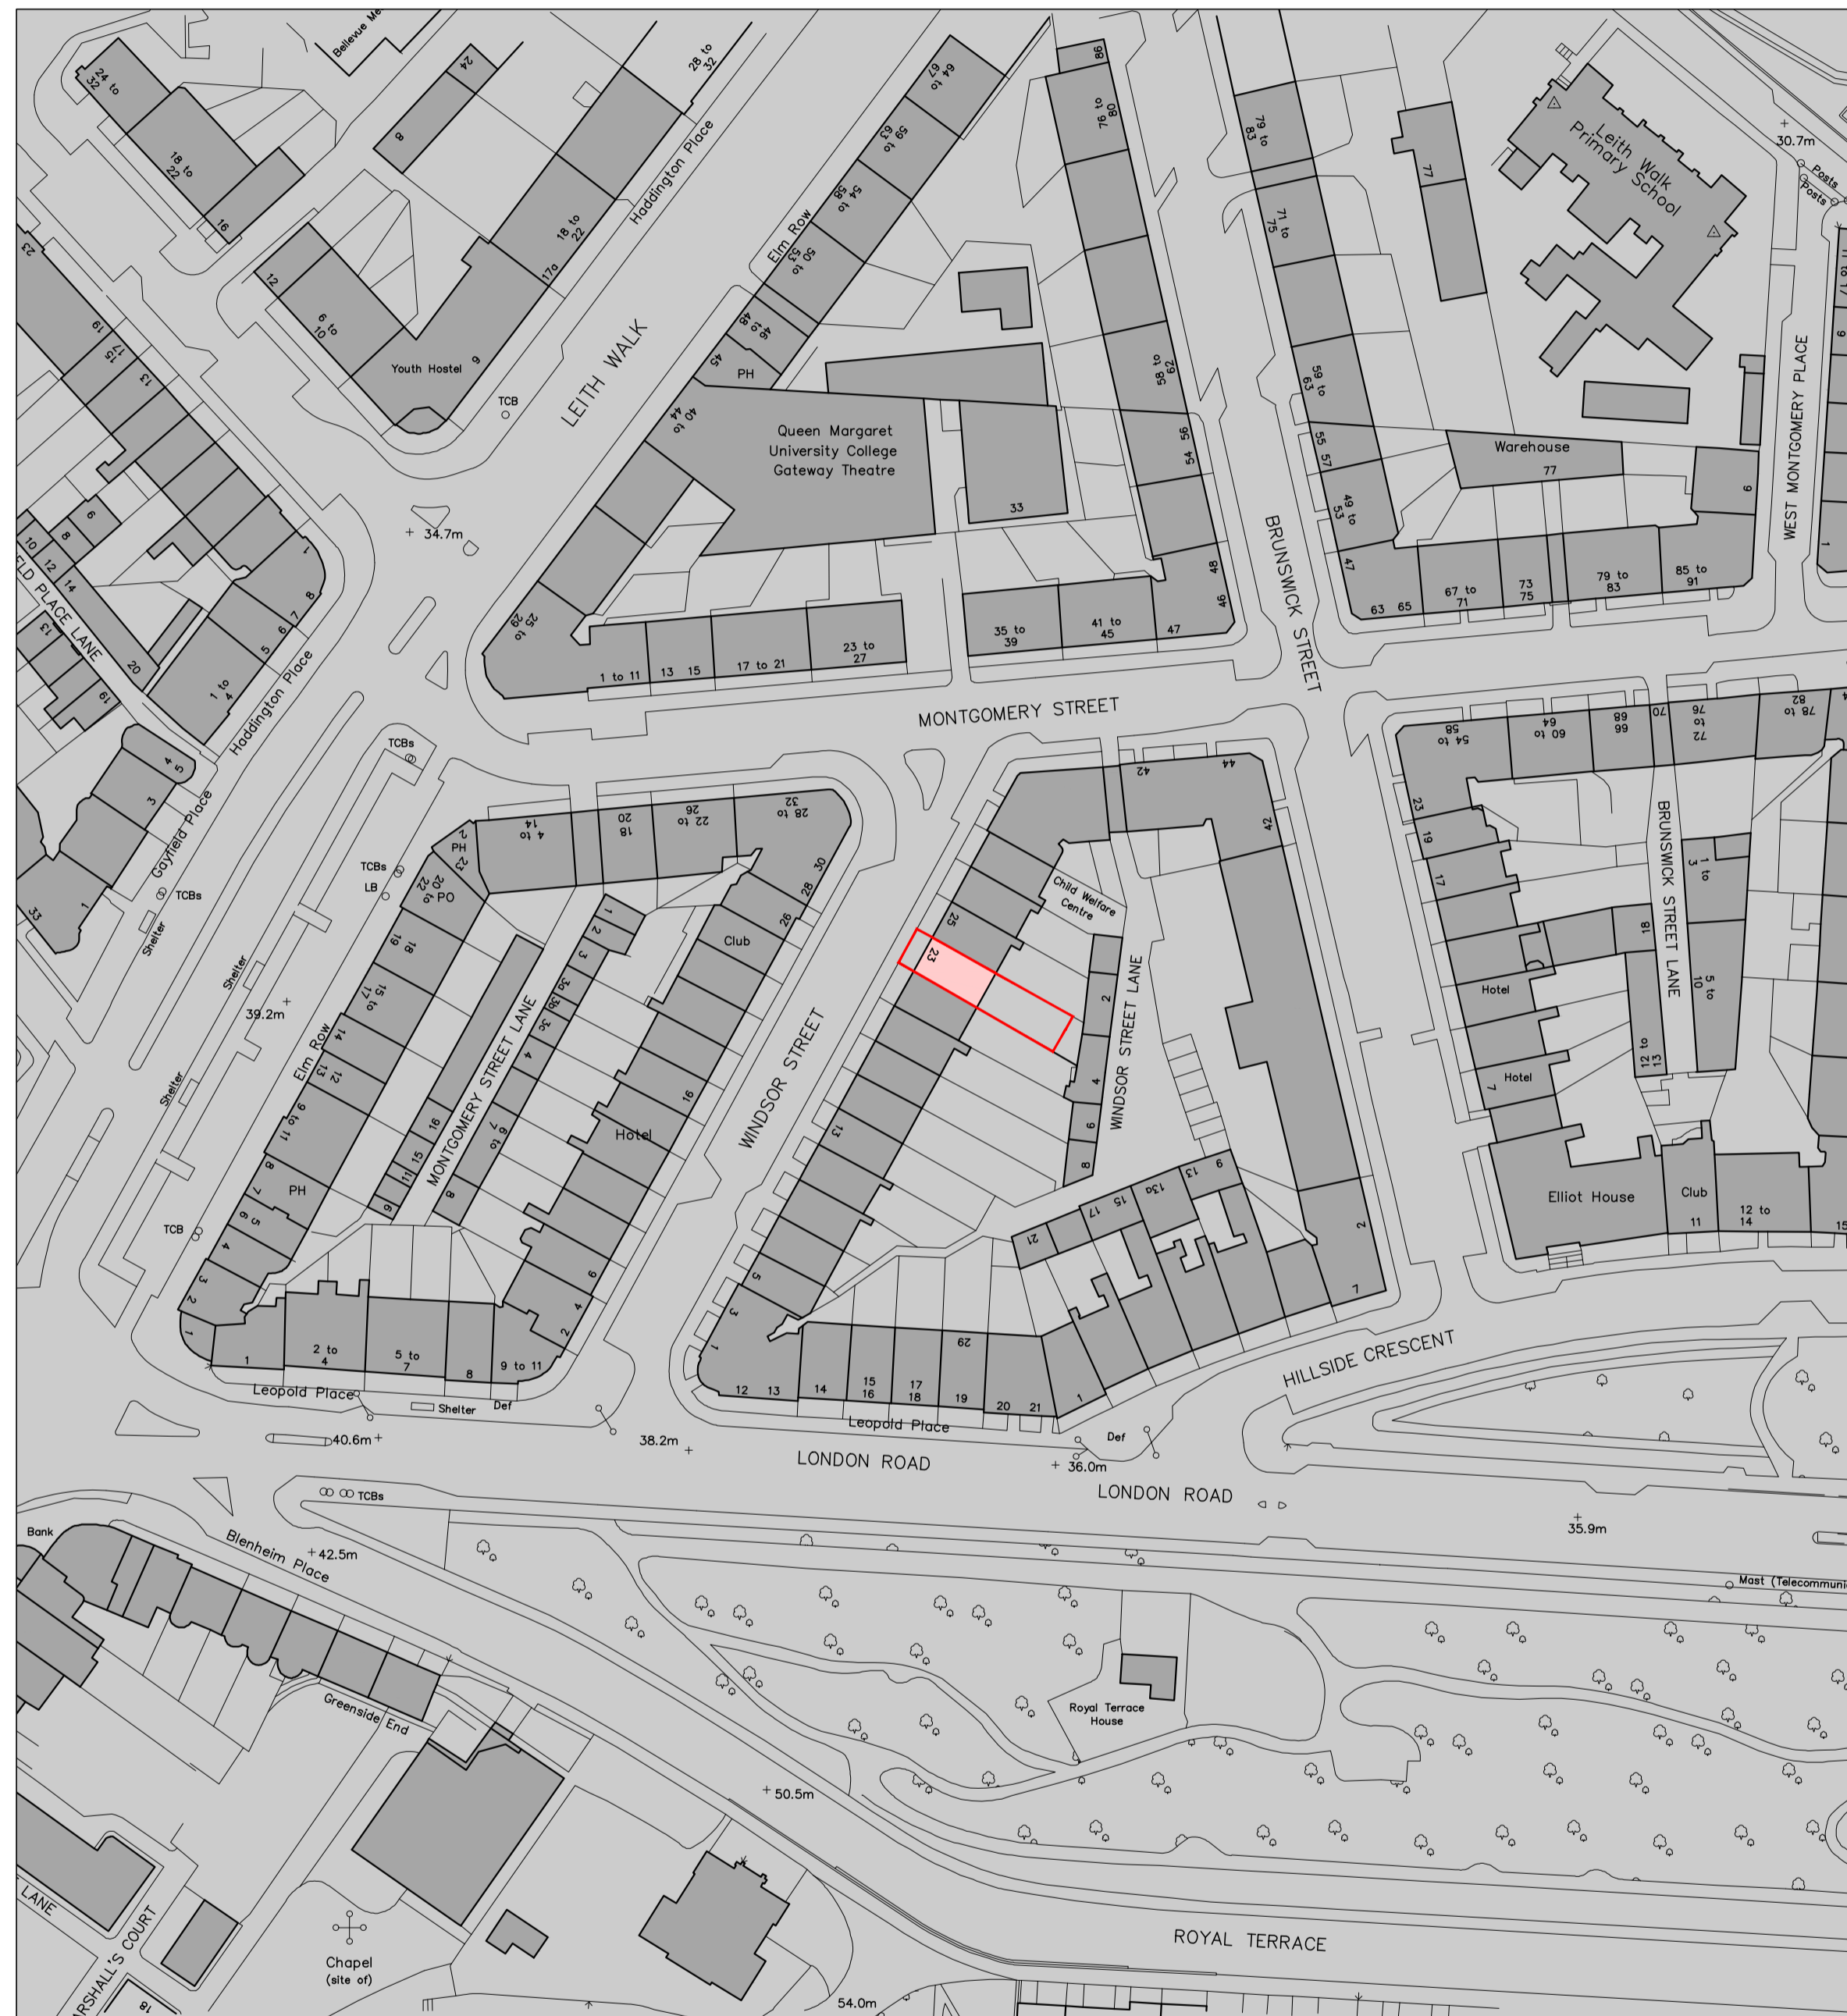

notes
Category A Listed
Historic Environment Scotland Ref: LB29942

Location Plan

Scale 1:1250 @ A1