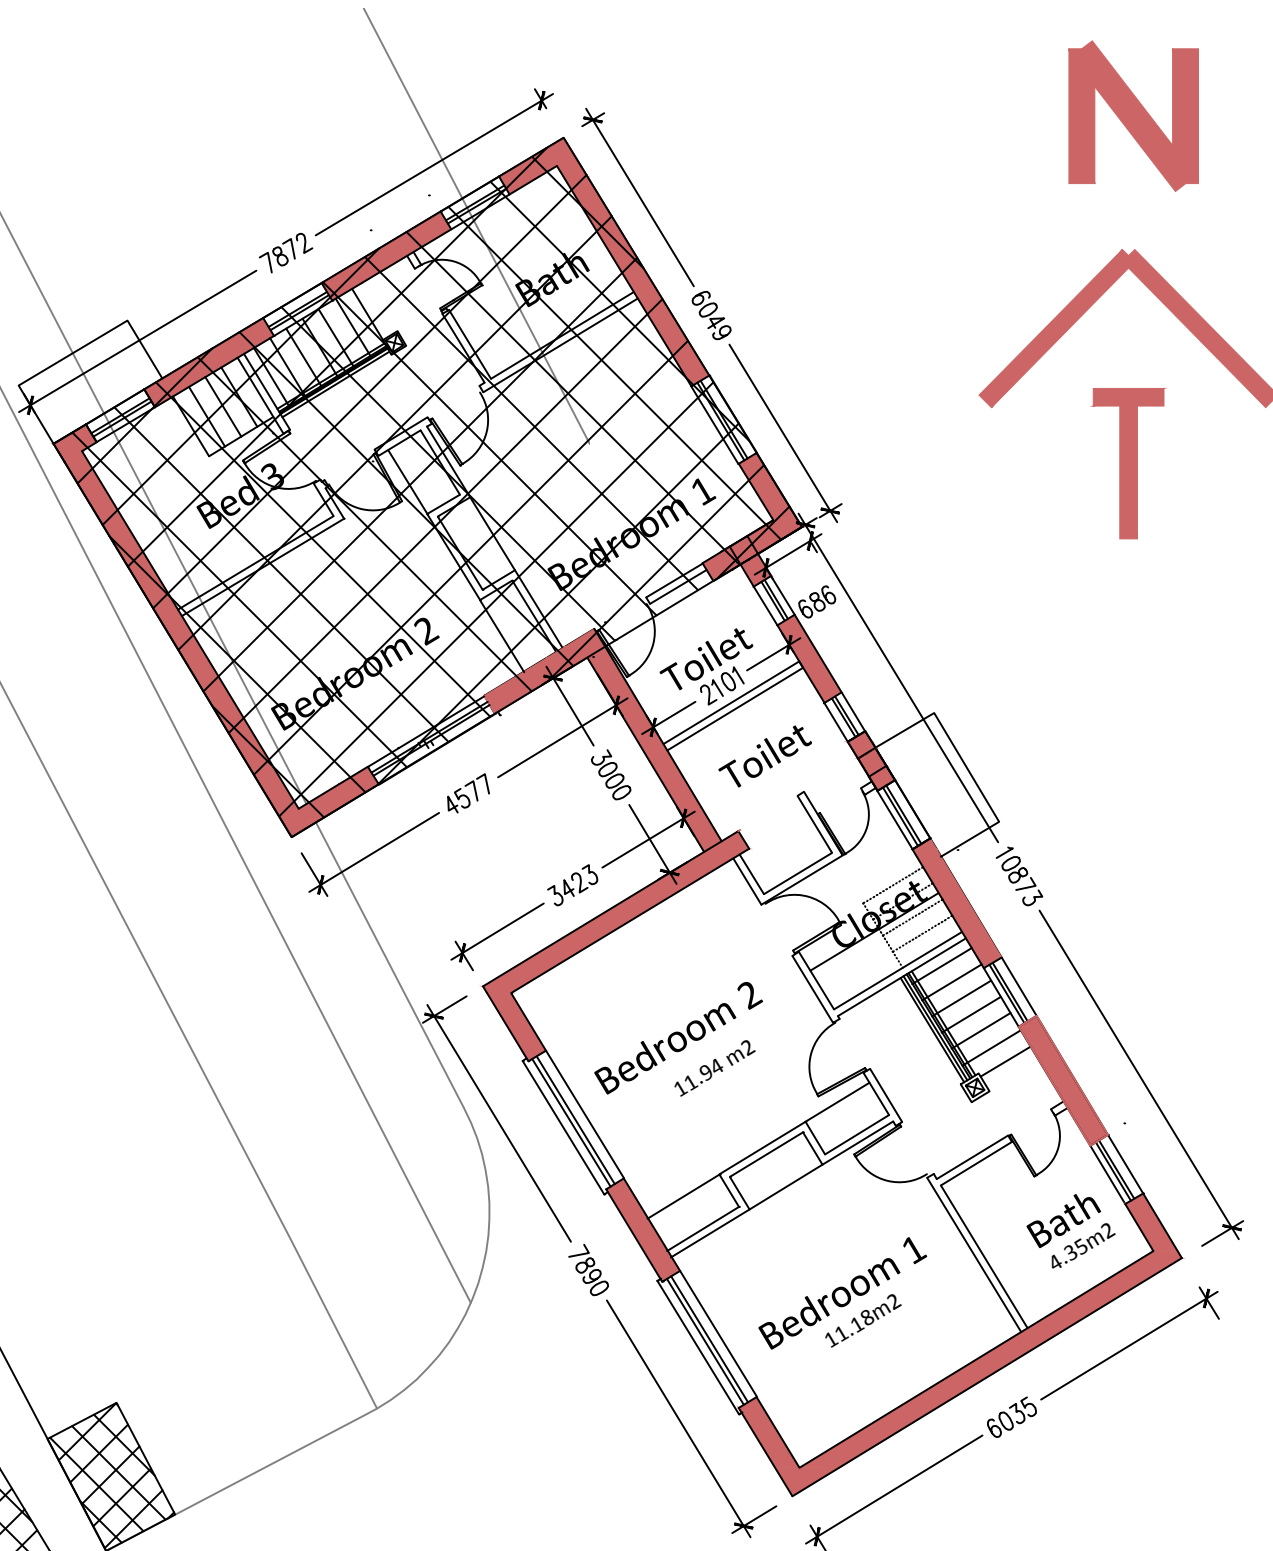

**GROUND FLOOR PLAN
OPTION C**

**FIRST FLOOR PLAN
OPTION C**

03

Development of 40 Stuart Mantle Way DA8 3LQ

Scale_1:100 @ A3

FLOOR PLANS OPTION C

Dwg No_23f05IB

Sultan Anibaba: riba. mrics - architect