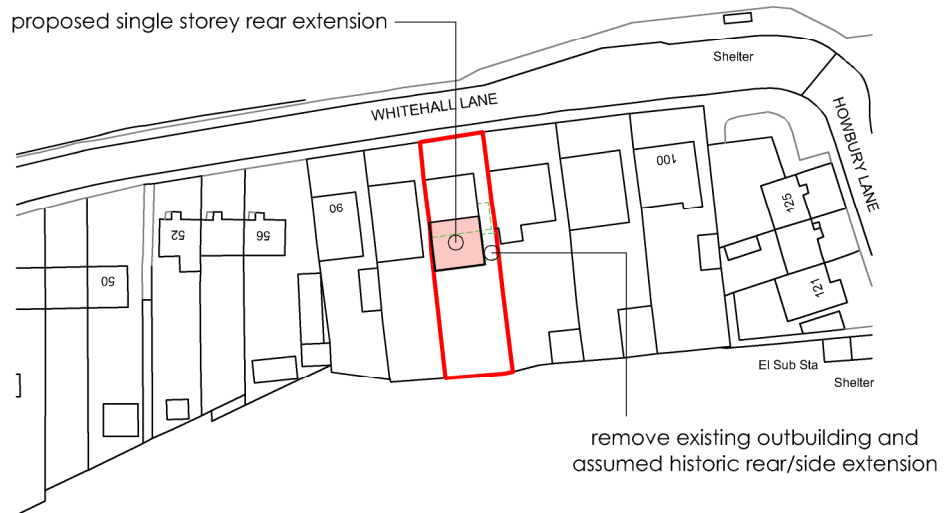

1:1250 SCALE

elegant architectural ltd
info@elegantarchitectural.com
07508 360063

Project:
94 Whitehall Lane, ERITH, DA8 2DN

Drawing Title:
Proposed Location Plan

Project Reference: 2016

Drawing Reference: 02 rev B