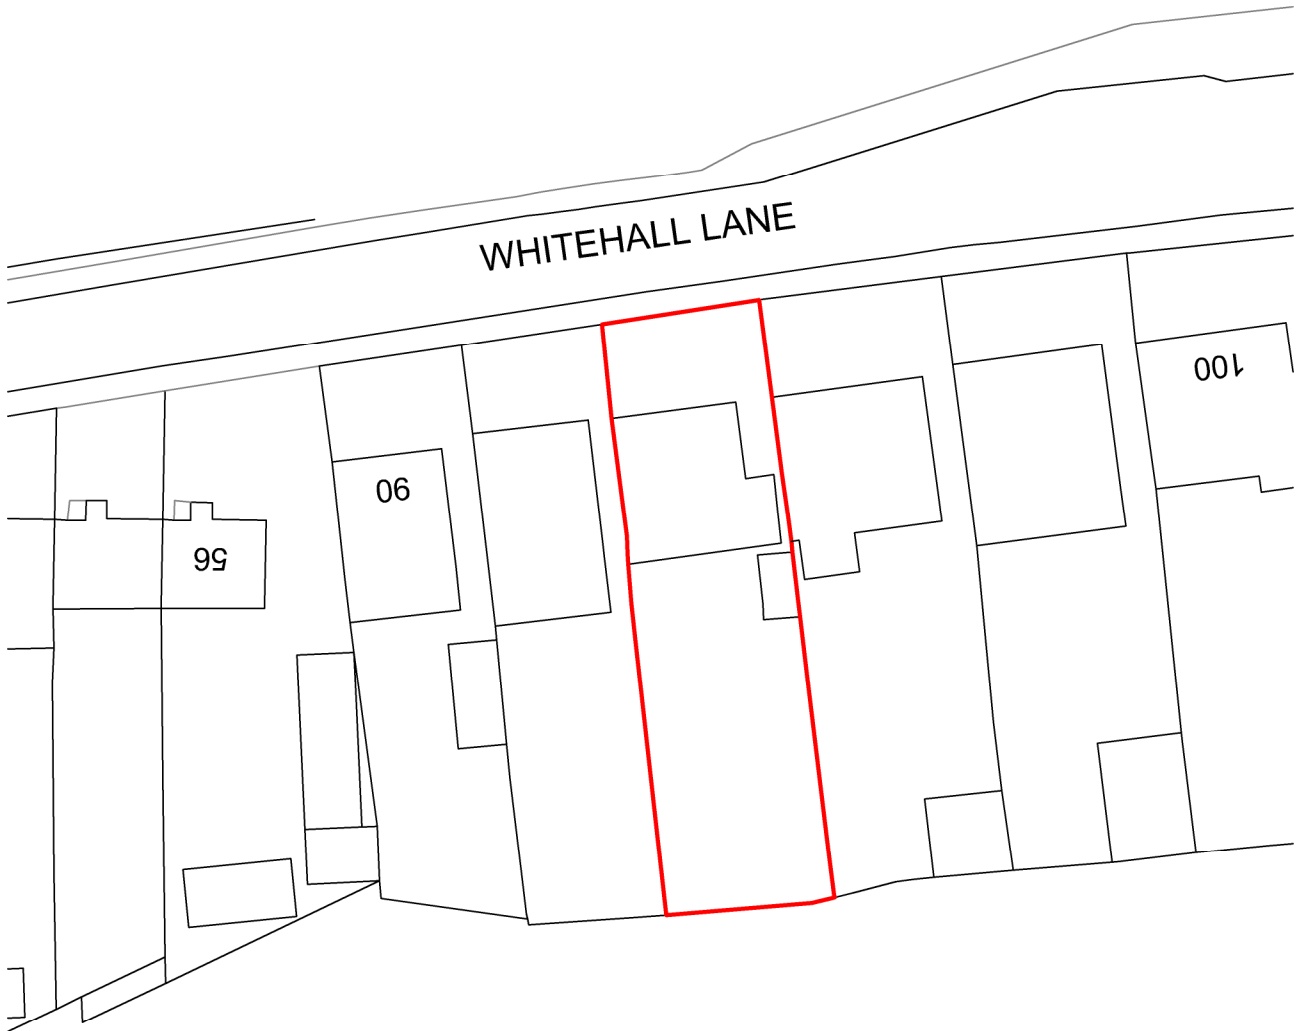

1:500 SCALE

**elegant architectural ltd**  
info@elegantarchitectural.com  
07508 360063

Project:  
94 Whitehall Lane, ERITH, DA8 2DN

Drawing Title:  
Existing Block Plan

Project Reference: 2016

Drawing Reference: 03 rev B