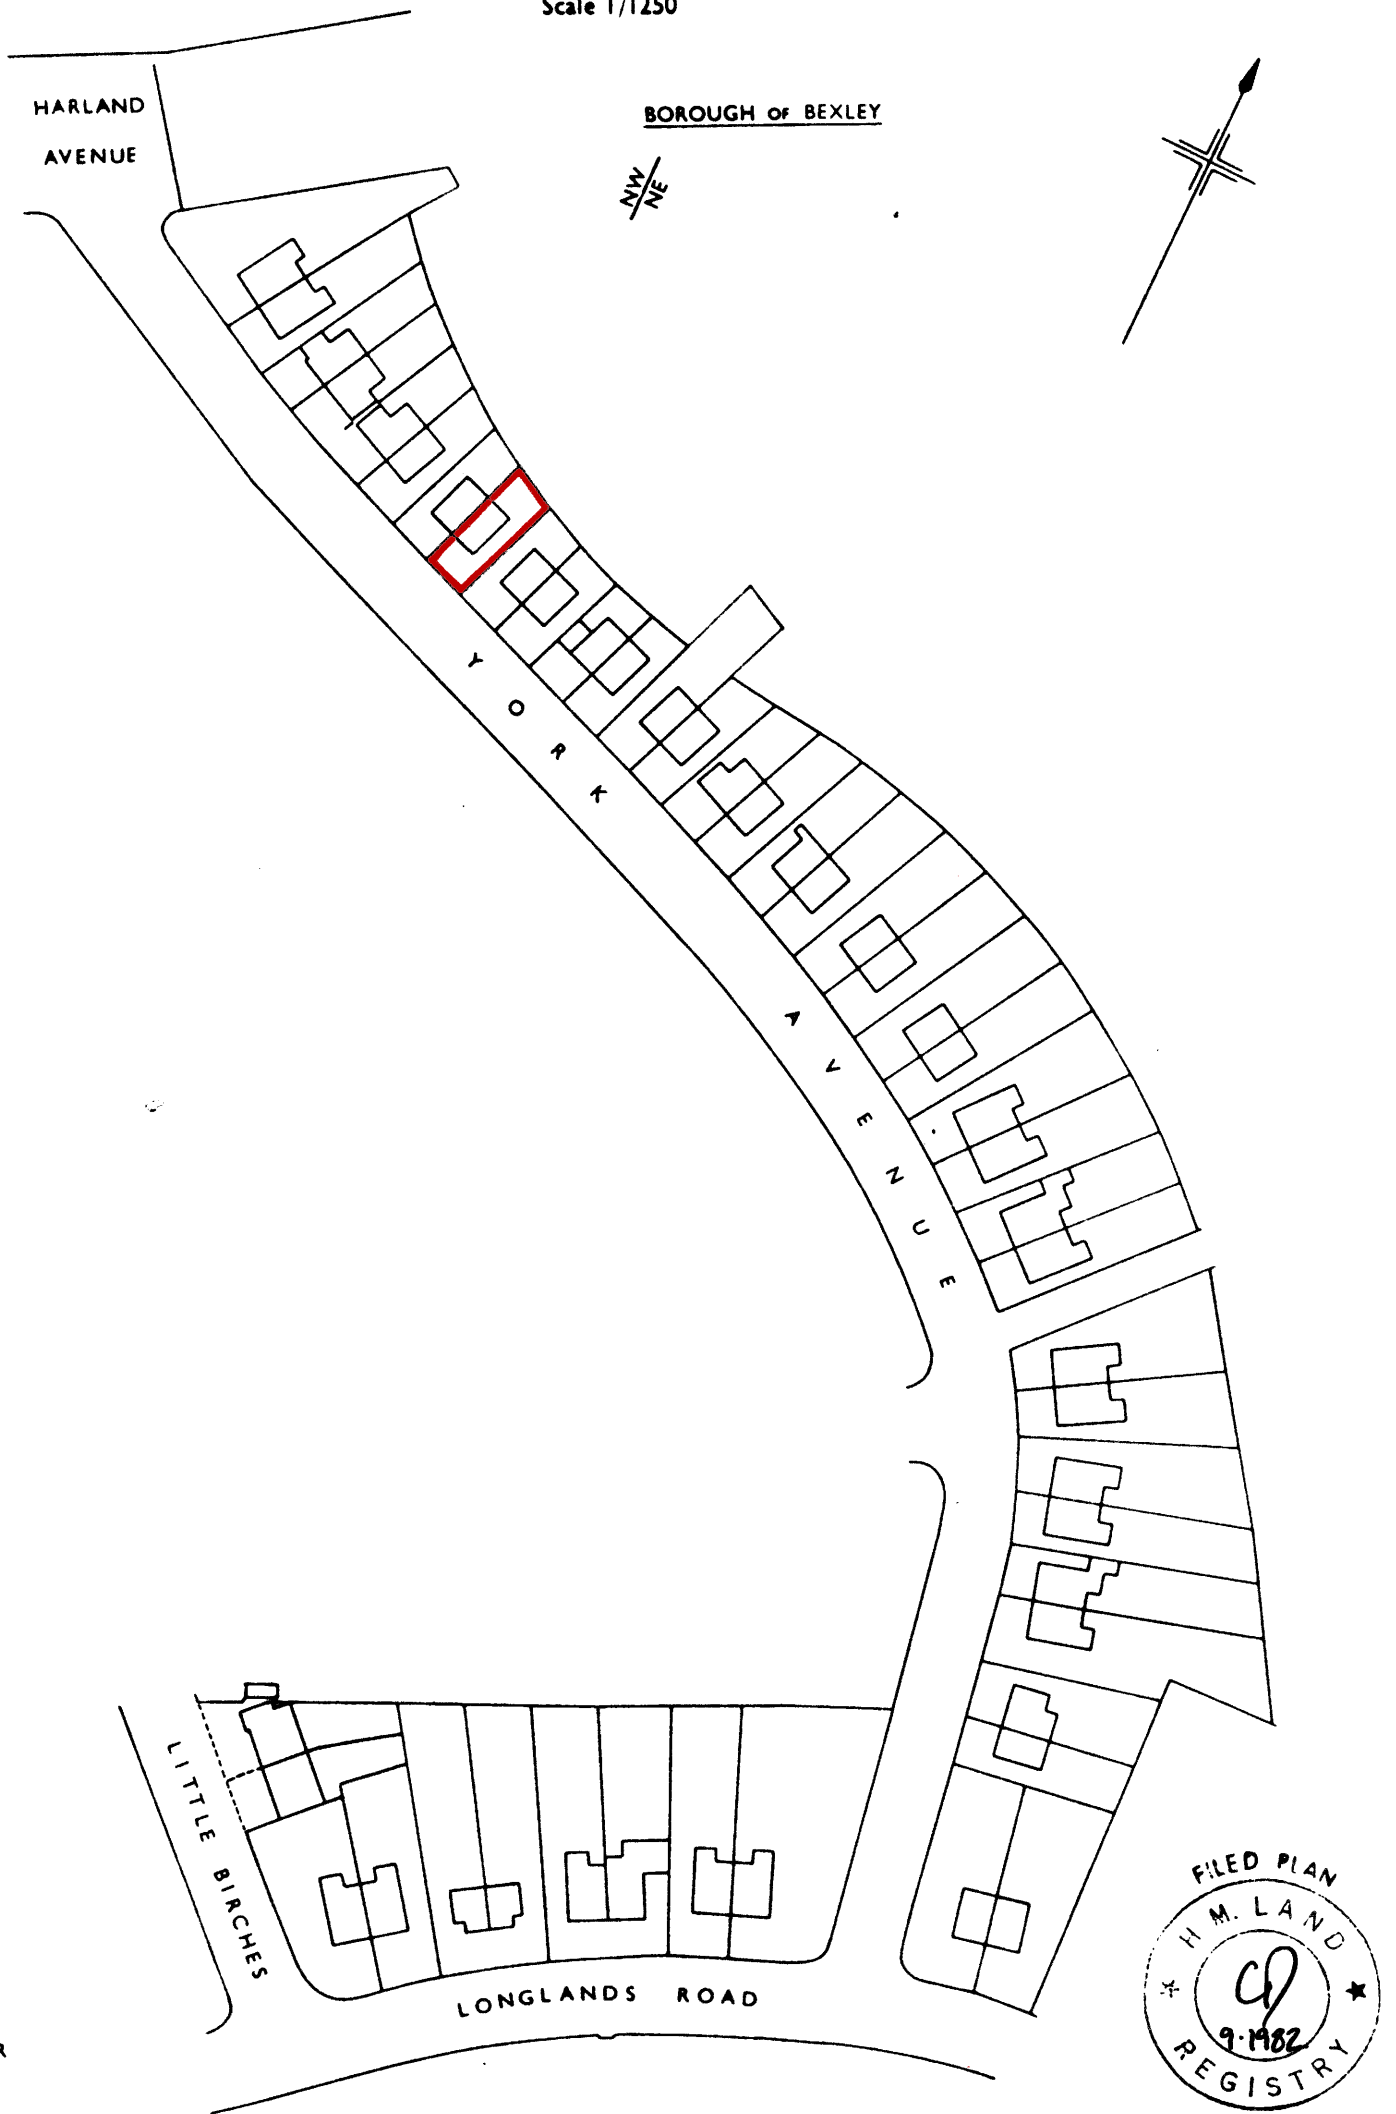

H. M. LAND REGISTRY

NATIONAL GRID PLAN TQ4572 SECTION H

GREATER LONDON

Scale 1/1250

Old Reference KENT VIII 7 R
© Crown Copyright 1972

TITLE No SGL348527

This is a copy of the title plan on 29 SEP 2023 at 14:11:33. This copy does not take account of any application made after that time even if still pending in HM Land Registry when this copy was issued.

This copy is not an 'Official Copy' of the title plan. An official copy of the title plan is admissible in evidence in a court to the same extent as the original. A person is entitled to be indemnified by the registrar if he or she suffers loss by reason of a mistake in an official copy. If you want to obtain an official copy, the HM Land Registry web site explains how to do this.

HM Land Registry endeavours to maintain high quality and scale accuracy of title plan images. The quality and accuracy of any print will depend on your printer, your computer and its print settings. This title plan shows the general position, not the exact line, of the boundaries. It may be subject to distortions in scale. Measurements scaled from this plan may not match measurements between the same points on the ground.